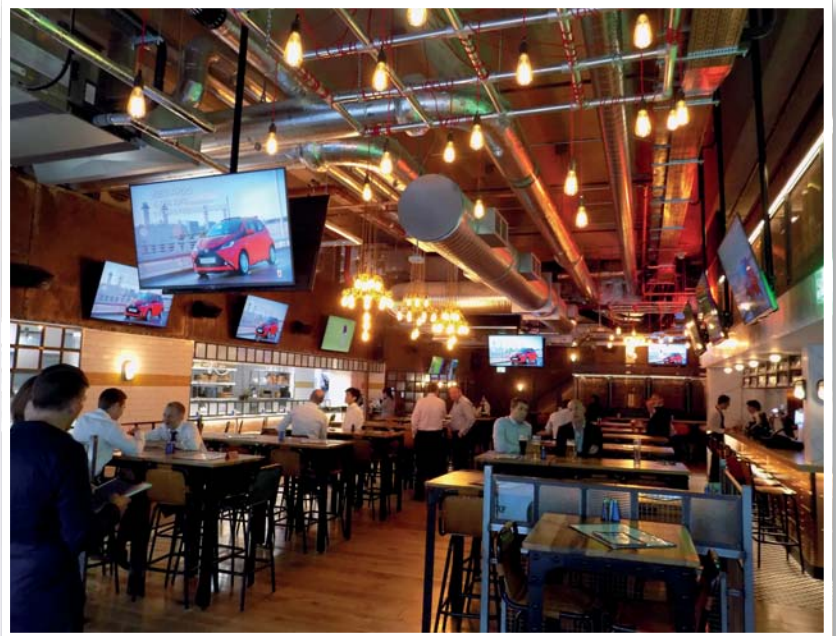

B-Tech AV Mounts were used throughout to ensure precision and flexibility to the install, as well as providing an aesthetically pleasing, 'wire free' finish.

Over six kilometres of Cat6 cable was installed to ensure high quality content transfer as well as future proofing the system for flexibility.

With several defined viewing zones around the venue, broadcasts were provided by four Sky HD boxes, as well as IPTV for total content control.

Distribution of video was provided via 2 x CYP HDBaseT matrices, one of them 32 x channel, the other 16 x channel – effectively giving each individual TV its own zone. With the venue needing excellent sound coverage & clarity for 'the big game' as well as premium background music during more relaxed times, a high quality sound system from BOSE Professional was specified and installed by AV Systems.

Bose FreeSpace® DS100 loudspeakers, with bass support from Panaray® MB4 subs in the main areas, as well as FreeSpace® 3 loudspeakers in the quieter zones, are controlled through a Bose ControlSpace® ESP-00 DSP, and powered by Bose PowerMatch® amplifiers, to complement the Sony TV arrangement in providing a first-class audio experience for customers, wherever they are in the venue.