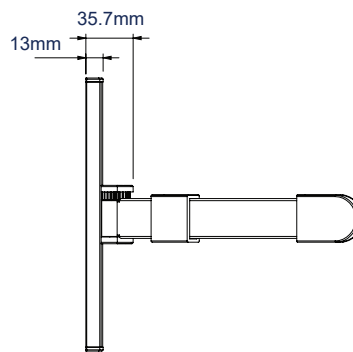

SIDE VIEW

ORDERING INFORMATION

COLOR	ORDER REF	BARCODE
Black	BTV920/B	5019318440656

RELATED PRODUCTS

PRODUCT CODE	NAME	DESCRIPTION
BT7032	Large AV Accessory Shelf	Dimensions 20" x 15"
BT7033	Medium AV Accessory Shelf	Dimensions 12" x 12"
BT7863	Small AV Accessory Shelf	Dimensions 9" x 5"
BT7166	Glass AV Accessory Shelf	Dimensions 18" x 14"

SS-V2-BTV920-230725