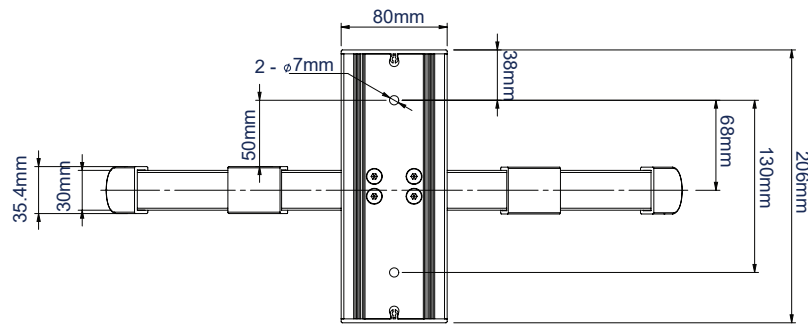

BTV920

REAR VIEW

ORDERING INFORMATION

COLOR	ORDER REF	BARCODE
Black	BTV920/B	5019318440656

RELATED PRODUCTS

PRODUCT CODE	NAME	DESCRIPTION
BT7032	Large AV Accessory Shelf	Dimensions 20" x 15"
BT7033	Medium AV Accessory Shelf	Dimensions 12" x 12"
BT7863	Small AV Accessory Shelf	Dimensions 9" x 5"
BT7166	Glass AV Accessory Shelf	Dimensions 18" x 14"

SS-V2-BTV920-230725