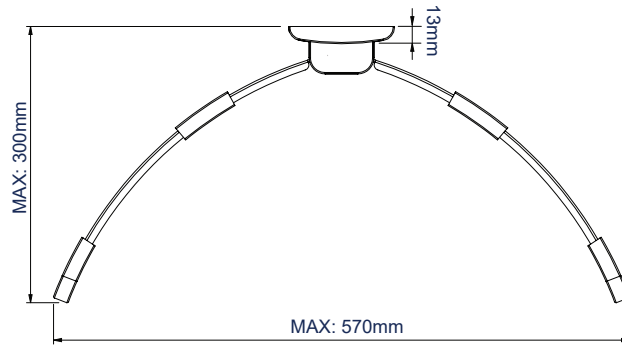

BTV920

TOP VIEW