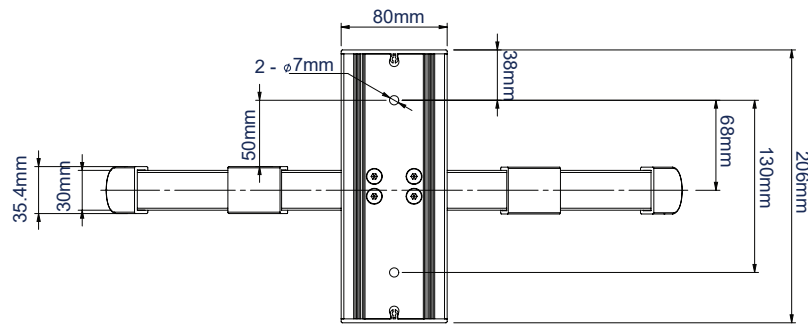

BTV920

REAR VIEW

ORDERING INFORMATION

COLOUR	ORDER REF	EAN
Black	BTV920/B	5019318440656

RELATED PRODUCTS

PRODUCT CODE	NAME	DESCRIPTION
BT7032	Large AV Accessory Shelf	Dimensions 500mm x 380mm
BT7033	Medium AV Accessory Shelf	Dimensions 300mm x 300mm
BT7863	Small AV Accessory Shelf	Dimensions 235mm x 120mm
BT7166	Glass AV Accessory Shelf	Dimensions 450mm x 365mm

SS-V2-BTV920-230924