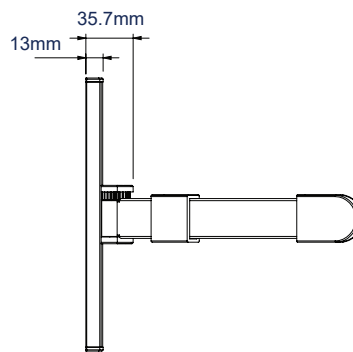

SIDE VIEW

ORDERING INFORMATION

COLOUR	ORDER REF	EAN
Black	BTV920/B	5019318440656

RELATED PRODUCTS

PRODUCT CODE	NAME	DESCRIPTION
BT7032	Large AV Accessory Shelf	Dimensions 500mm x 380mm
BT7033	Medium AV Accessory Shelf	Dimensions 300mm x 300mm
BT7863	Small AV Accessory Shelf	Dimensions 235mm x 120mm
BT7166	Glass AV Accessory Shelf	Dimensions 450mm x 365mm

SS-V2-BTV920-230924