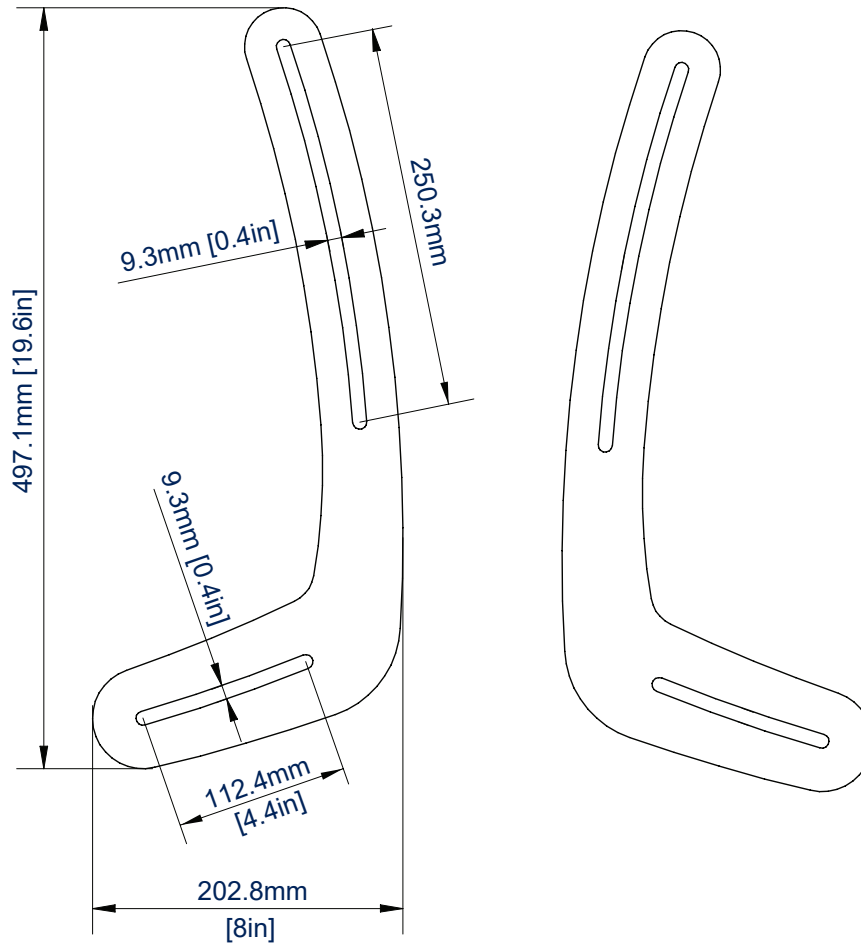

BTV914

FRONT VIEW

SIDE VIEW

ORDERING INFORMATION

COLOR	ORDER REF	BARCODE
Black	BTV914/B	5019318440700

RELATED PRODUCTS

PRODUCT CODE	NAME	DESCRIPTION
BT15	Centre Speaker Wall Mount with Adjustable Arms	Designed for speakers up to 33lbs
BTV920	Adjustable AV Component Shelf	Designed for loads up to 22lbs
BT7032	Large AV Accessory Shelf	Dimensions 19.6" x 15"
BTV910	Home Cinema Speaker Floor Stands	Designed for speakers up to 4lbs