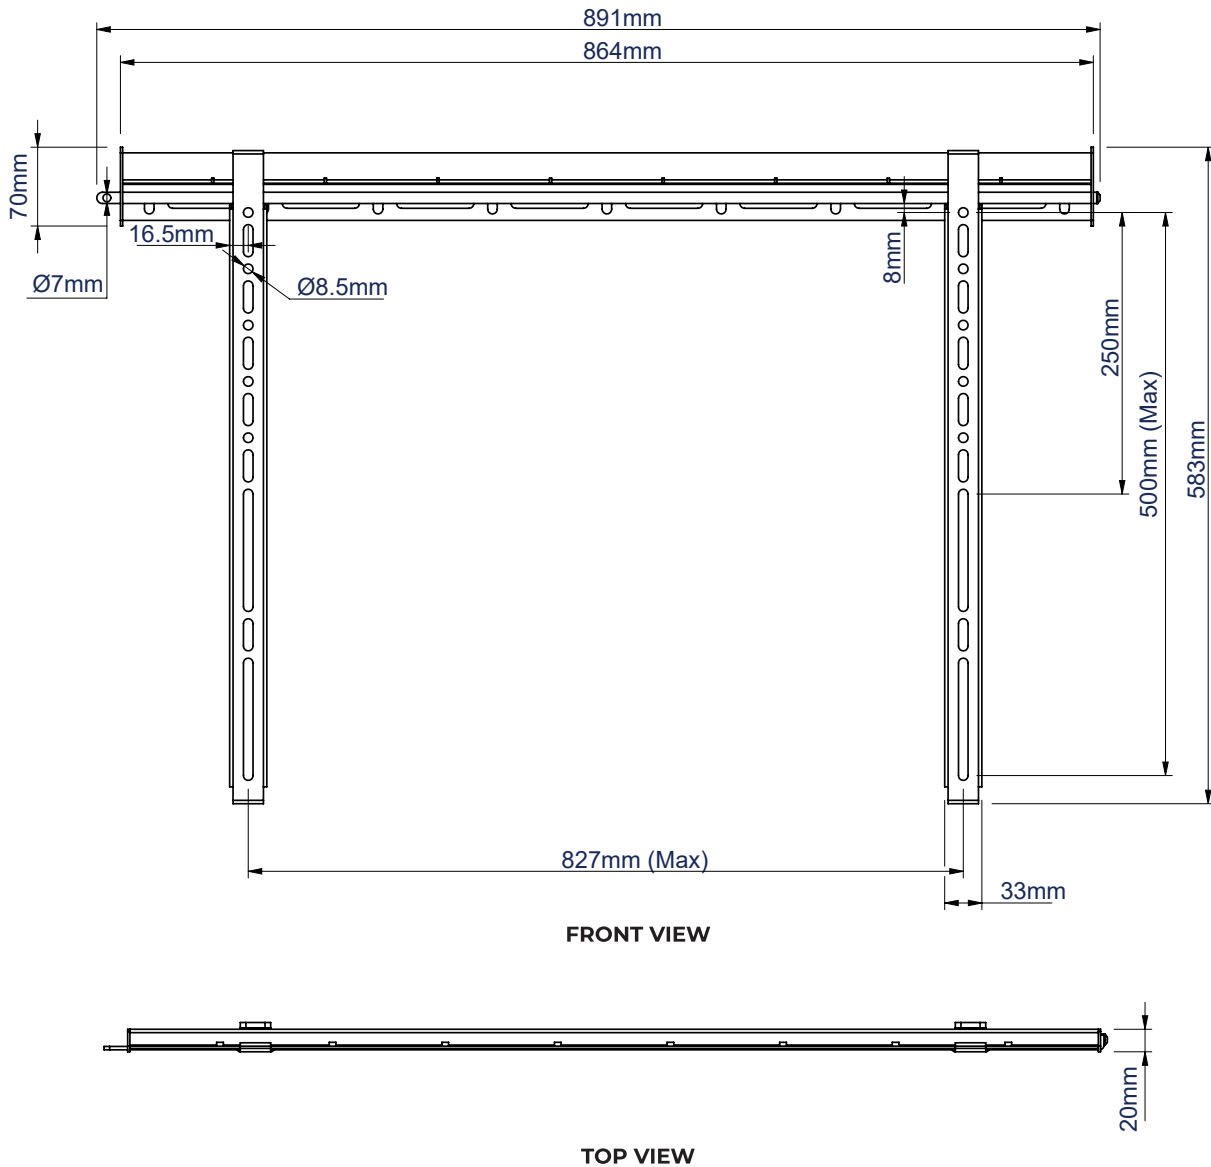

BTV520

ORDERING INFORMATION

COLOR	ORDER REF	BARCODE
Black	BTV520/B	5019318440052

RELATED PRODUCTS

PRODUCT CODE	NAME	DESCRIPTION
BTV521	Extra-Large Flat Screen Wall Mount with Tilt	Designed for screens up to 65"
BT8220	Ultra-Slim Flat Screen Wall Mount	Designed for screens up to 80"
BTV510	Large Flat Screen Wall Mount	Designed for screens up to 55"
BTV514	Large Flat Screen Wall Mount with Double Arm	Designed for screens up to 65"

SS-V2-BTV520-260625