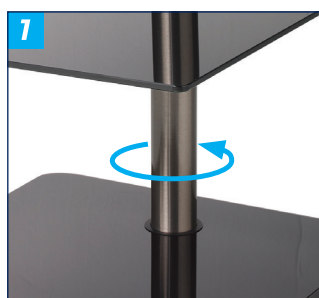

Cantabria

RECOMMENDED MAX SCREEN	MAX LOAD	MAX SHELF LOAD	MAX VESA	POST INSTALL ALIGNMENT	SWIVEL	QR CODE
60" 152cm	66lbs	22lbs	600 x 400	← →	↻ 60°