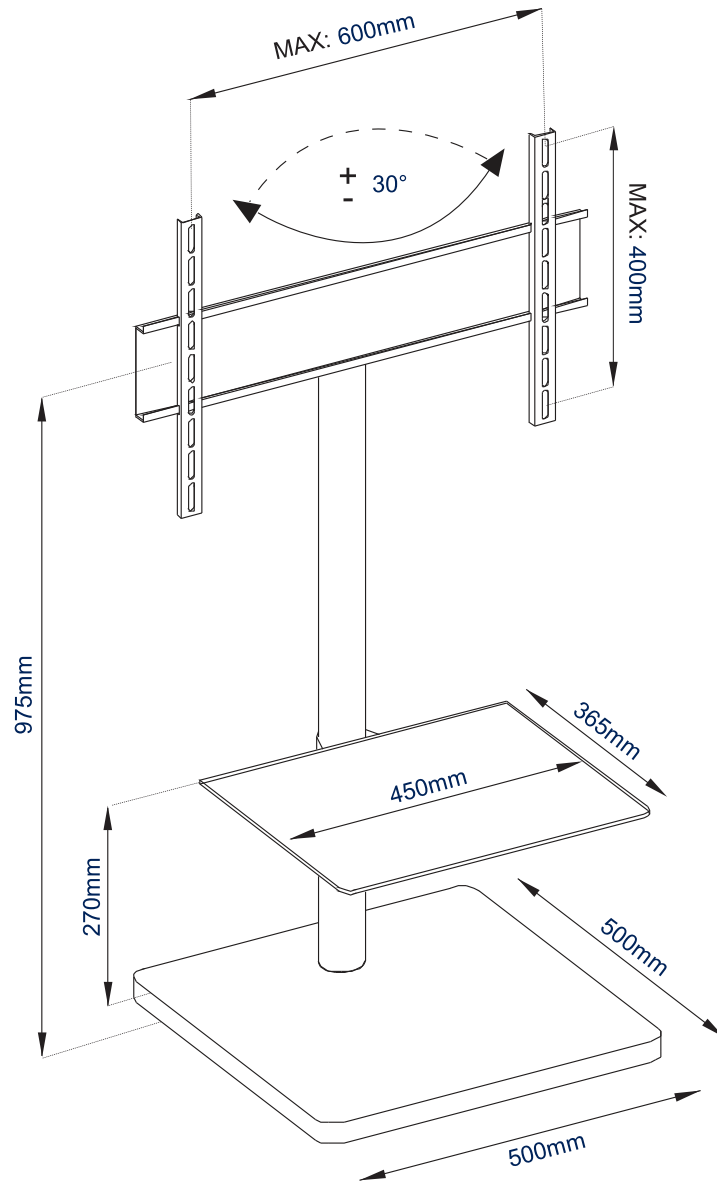

BTF800

ORDERING INFORMATION

COLOR	ORDER REF	BARCODE
Black	BTF800/BS	5019318651014
White	BTF800/W	5019318651168

RELATED PRODUCTS

PRODUCT CODE	NAME	DESCRIPTION
BTF807	Flat Screen TV Cabinet with Glass Top - 64.4"	Part of B-Tech's Cantabria range of premium AV furniture
BTF808	Flat Screen TV Cabinet with Glass Top - 71"	Part of B-Tech's Cantabria range of premium AV furniture
BTF801	Flat Screen TV Stand with Round Base	Part of B-Tech's Cantabria range of premium AV furniture
BTF810	Flat Screen Display Stand with Shelf	Part of B-Tech's Cantabria range of premium AV furniture

SS-V2-BTF800-040725