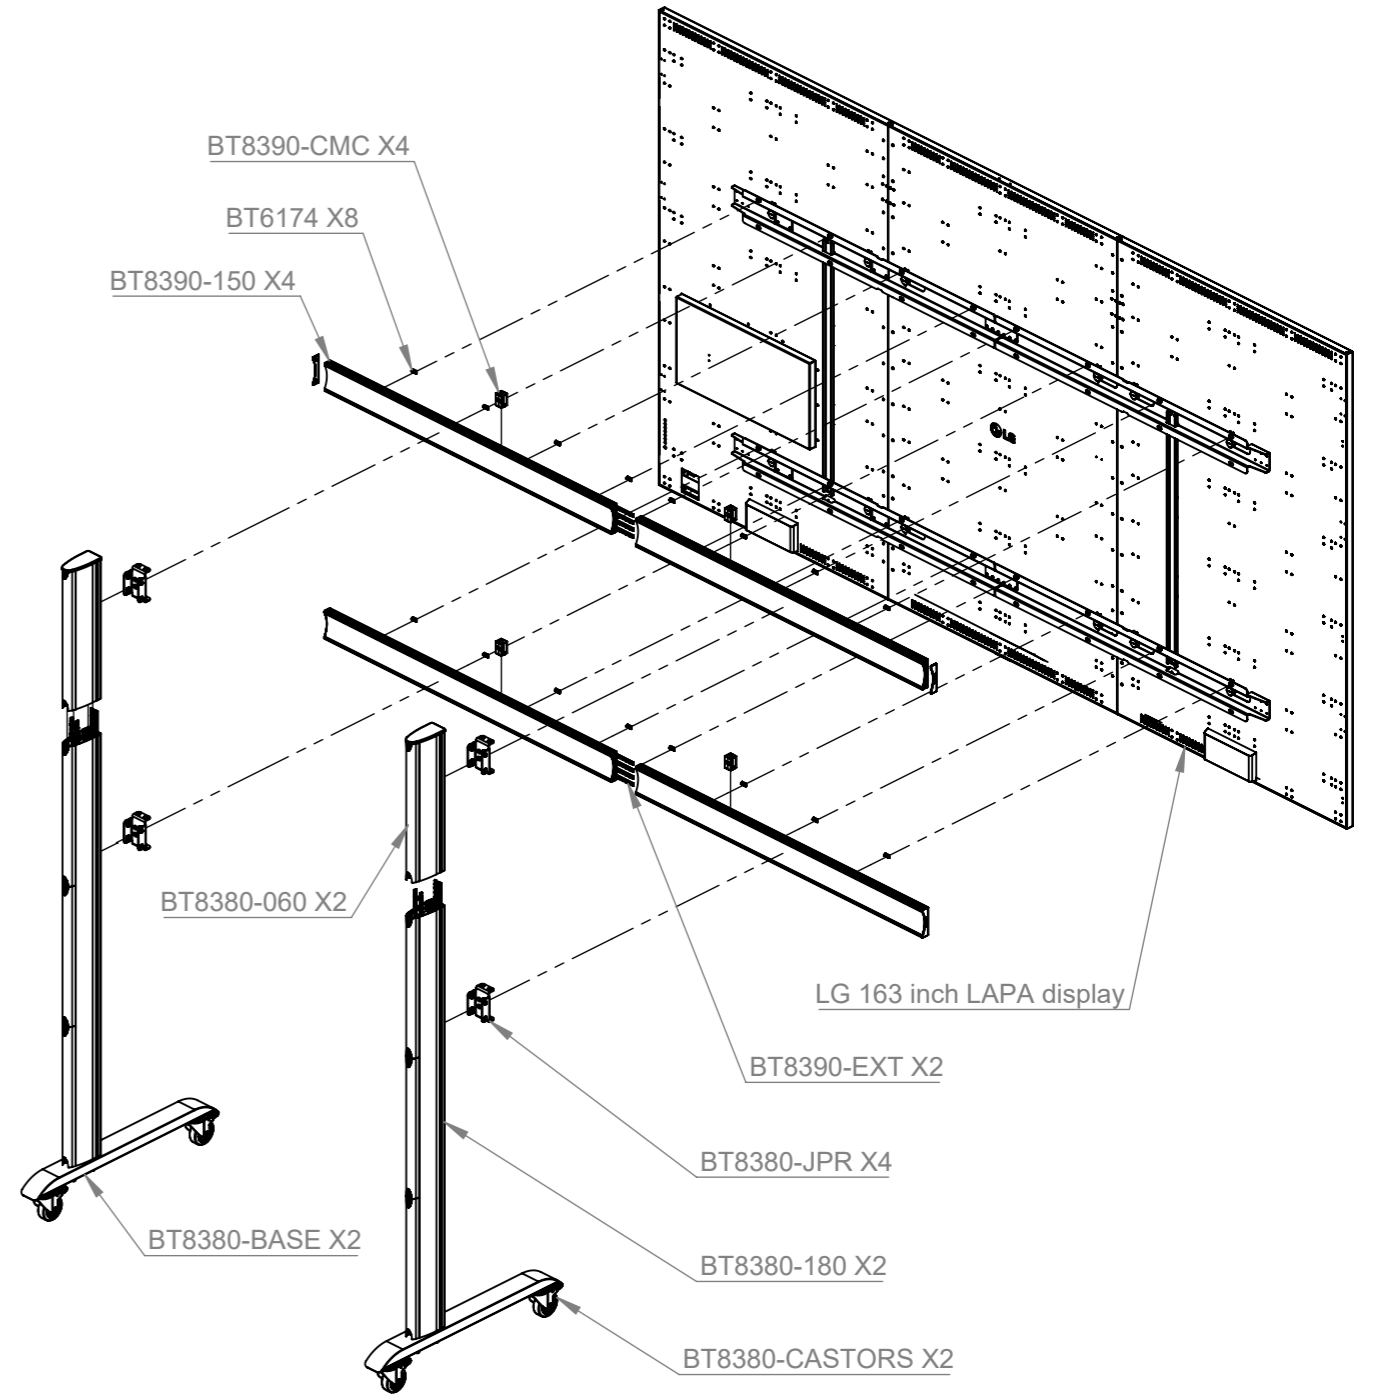

The information contained in this drawing is the sole property of B-Tech AV Mounts Corporation Limited, any reproduction in part or whole without the written permission of B-Tech AV Mounts Corporation Limited is prohibited.

- Total dvLED Cabinet Weight (Excluding Cables) Approx: 104.4Kg (230lbs)

B-Tech AV Mounts Corporation Limited makes no representation or warranties, express or implied, with respect to the reuse of the data provided herewith, regardless of its format or the means of its transmission. B-Tech AV Mounts Corporation Limited makes every effort to provide accurate information, however there is no guarantee or representation to the user as to the accuracy, currency, suitability or reliability of this data. The user assumes all risks associated with its use. B-Tech AV Mounts Corporation Limited assumes no responsibility for actual or consequential damage incurred as a result of any user's reliance on this data.

B-Tech AV Mounts Corporation Limited				B-Tech No: BT9371-LGLA136163
				Title: Mobile Stand for LG 136 & 163" LAPA/BA/BB AIO Displays
BTech AV Mounts	UNLESS OTHERWISE SPECIFIED DIMENSIONS ARE IN MILLIMETERS	Size: A3	Revision: R00	Date: 17/07/2025
		Scale: 1:20		
		Sheet: 3 of 3	File Name: BTD-BT9371-LGLA136163