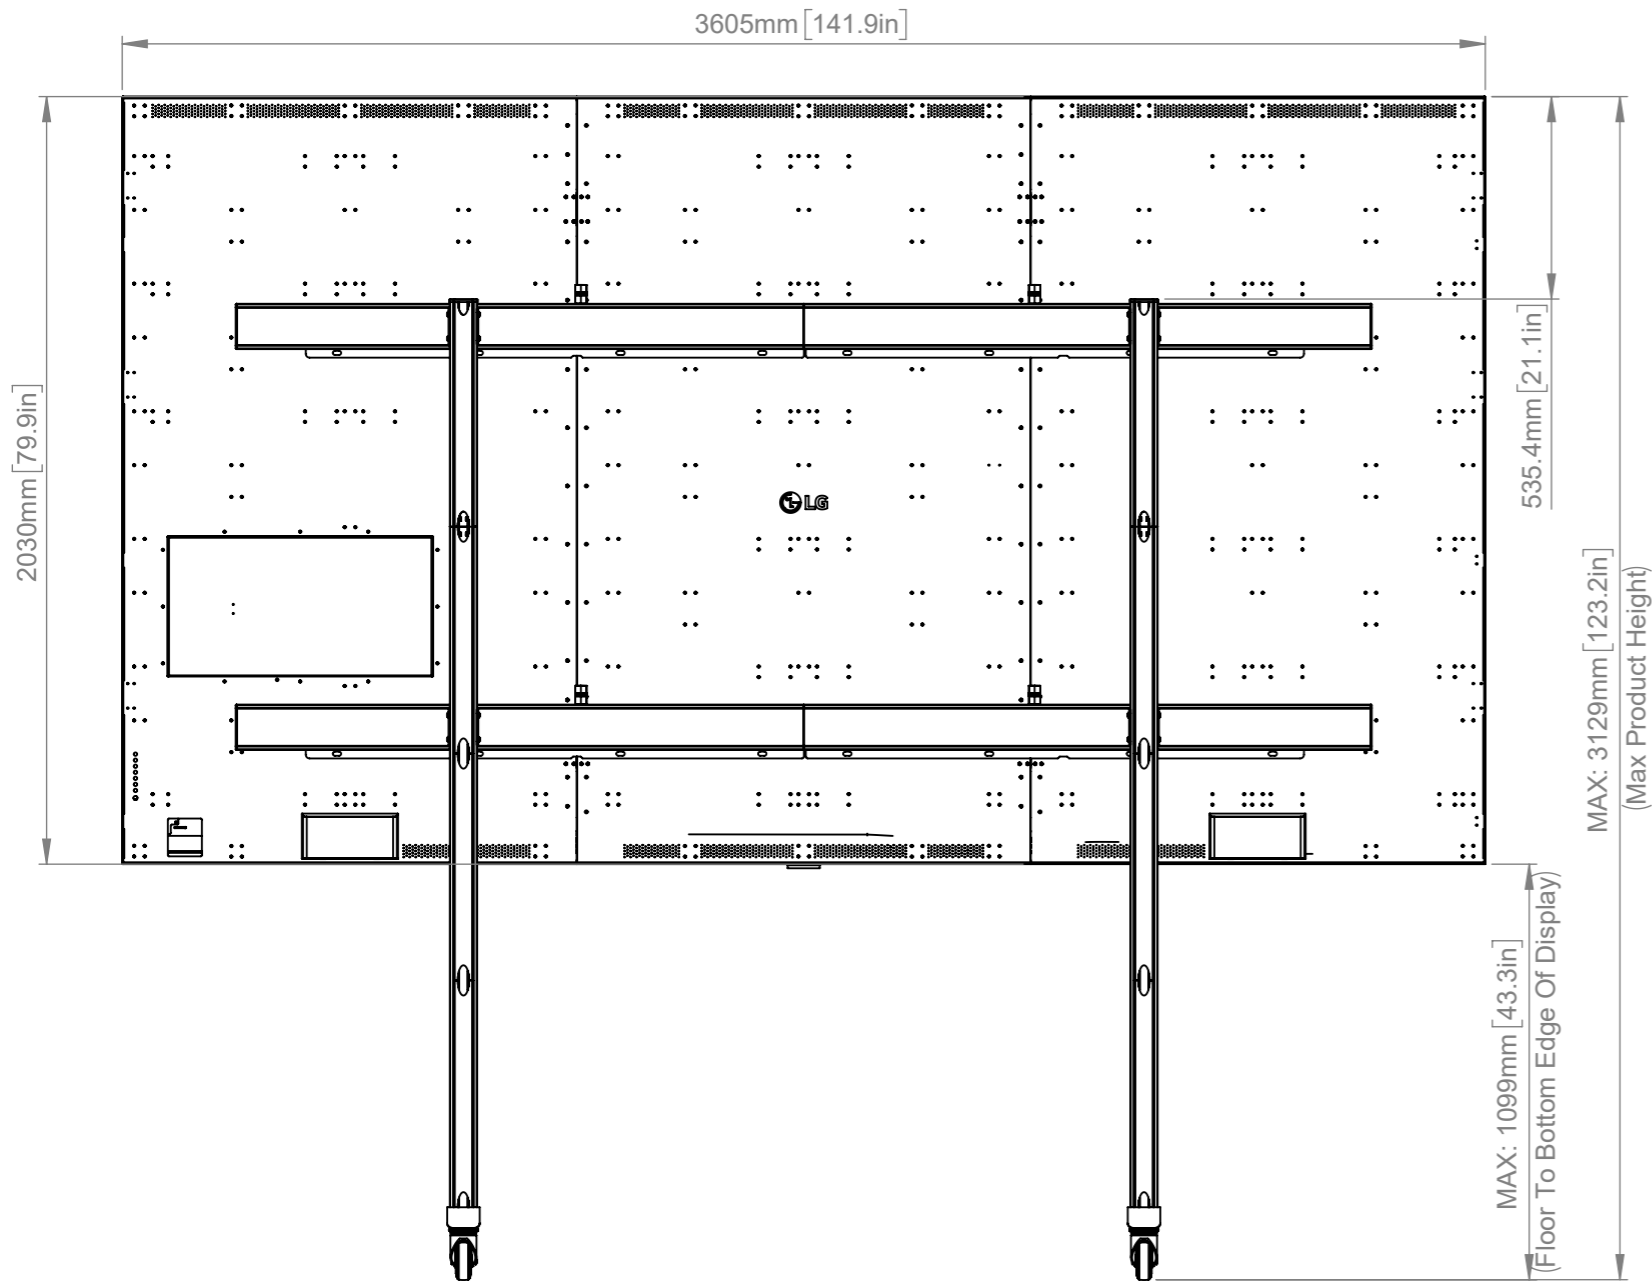

The information contained in this drawing is the sole property of B-Tech AV Mounts Corporation Limited, any reproduction in part or whole without the written permission of B-Tech AV Mounts Corporation Limited is prohibited.

- Total dvLED Cabinet Weight (Excluding Cables) Approx: 104.4Kg (230lbs)

B-Tech AV Mounts Corporation Limited makes no representation or warranties, express or implied, with respect to the reuse of the data provided herewith, regardless of its format or the means of its transmission. B-Tech AV Mounts Corporation Limited makes every effort to provide accurate information, however there is no guarantee or representation to the user as to the accuracy, currency, suitability or reliability of this data. The user assumes all risks associated with its use. B-Tech AV Mounts Corporation Limited assumes no responsibility for actual or consequential damage incurred as a result of any user's reliance on this data.

B-Tech AV Mounts Corporation Limited				B-Tech No: BT9371-LGLA136163
				Title: Mobile Stand for LG 136 & 163" LAPA/BA/BB AIO Displays
BTech AV Mounts	UNLESS OTHERWISE SPECIFIED DIMENSIONS ARE IN MILLIMETERS	Size: A3	Revision: R00	Date: 17/07/2025
		Scale: 1:20		
		Sheet: 3 of 3	File Name: BTD-BT9371-LGLA136163