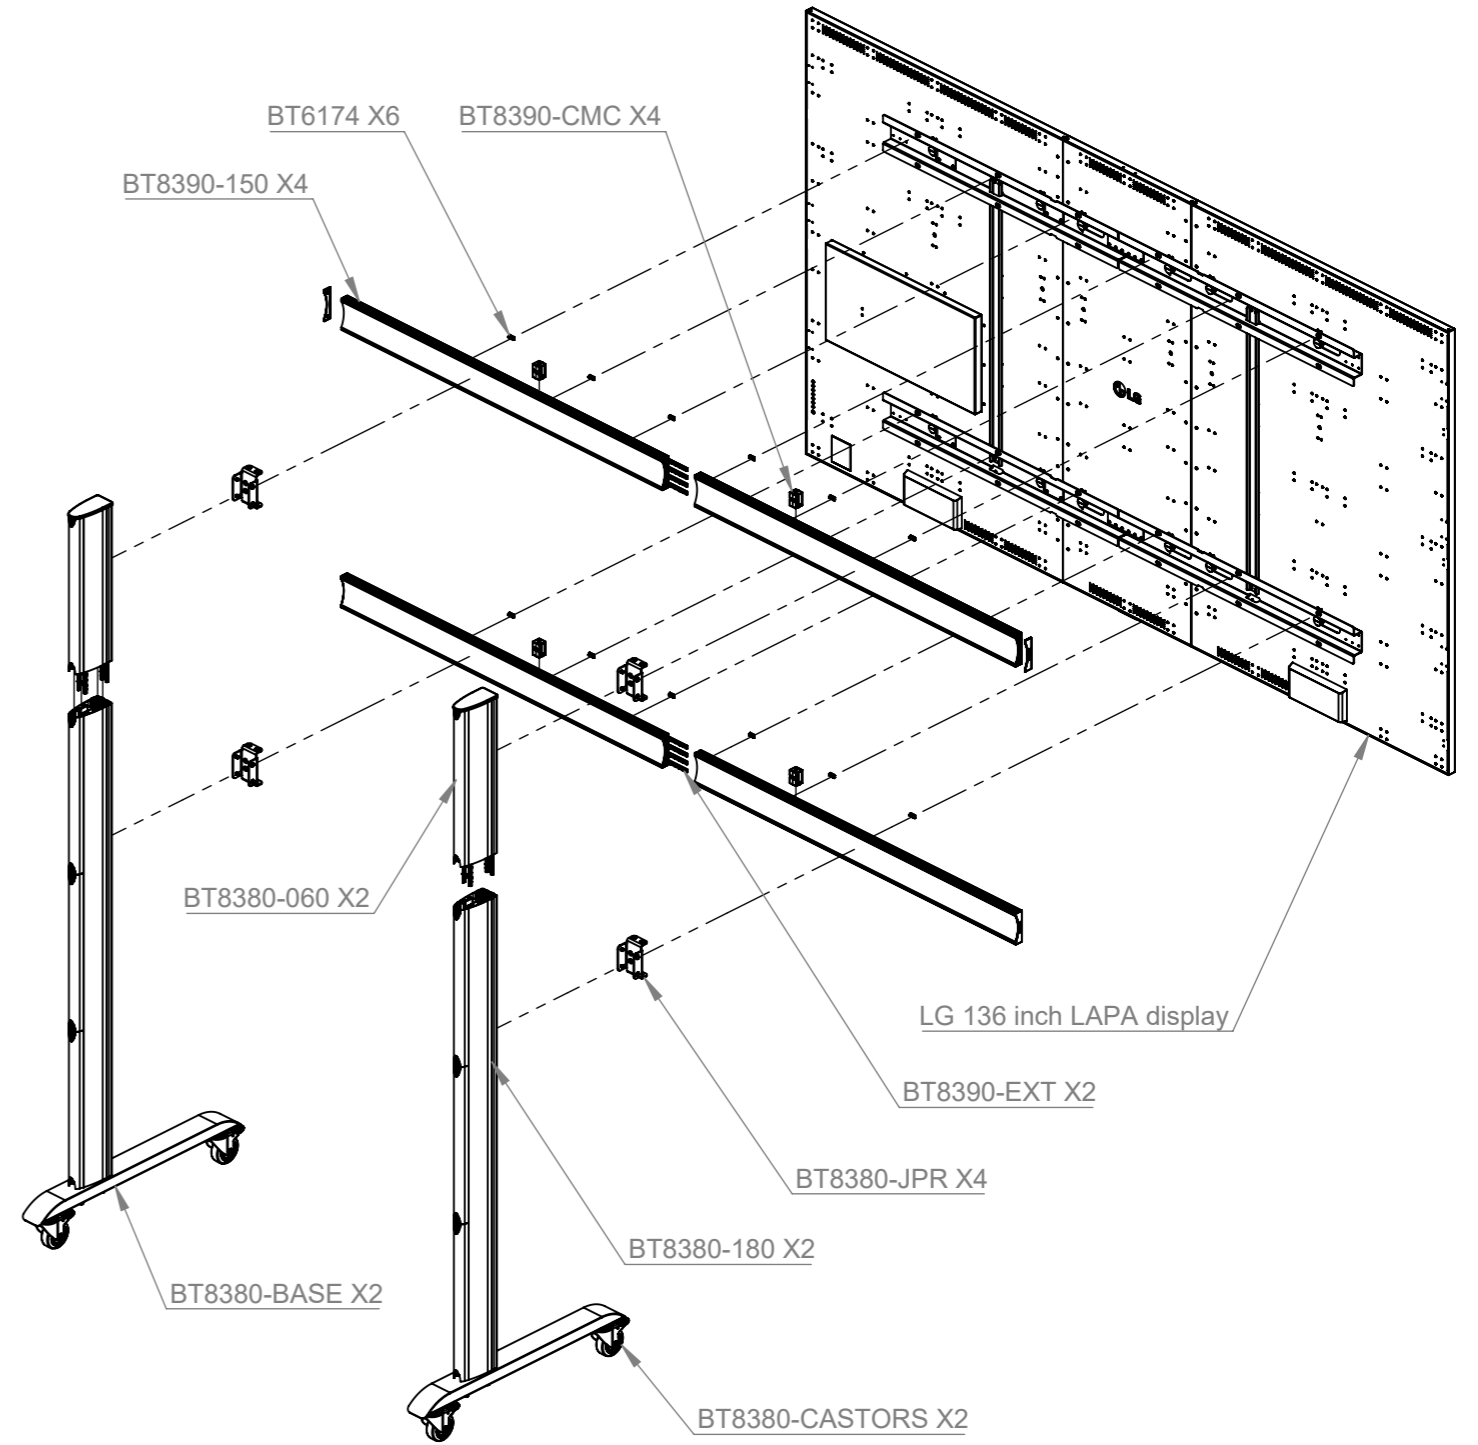

- Desired screen height can be altered to suit your requirements by raising or lowering the BT8380-JPR
- Total B-TECH Mount Weight Approx (Without the Cabinets): 53Kg (116lbs)
- Please view DXF file using eDrawings software for exact measurements for dimensions not shown

<b>B-Tech AV Mounts Corporation Limited</b>			<b>B-Tech No:</b> BT9371-LGLA136163
			<b>Title:</b> Mobile Stand for LG 136 & 163" LAPA/BA/BB AIO Displays
	UNLESS OTHERWISE SPECIFIED DIMENSIONS ARE IN MILLIMETERS	<b>Size:</b> A3	<b>Revision:</b> R00
		<b>Scale:</b> 1:20	<b>Date:</b> 17/07/2025
		<b>Sheet:</b> 1 of 3	<b>File Name:</b> BTD-BT9371-LGLA136163