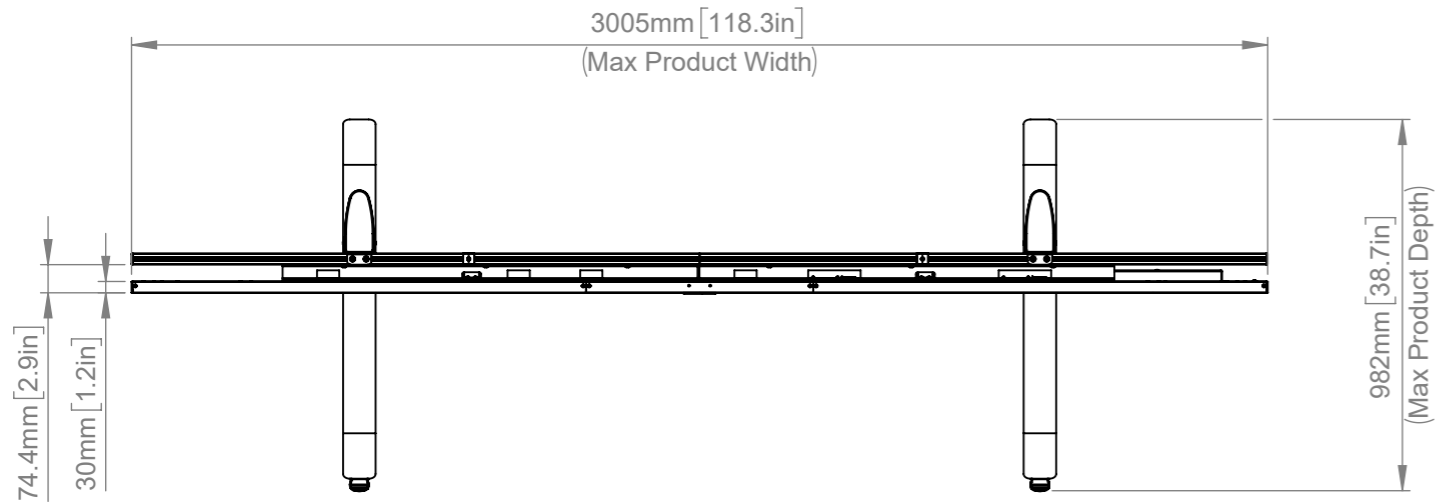

- Total dvLED Cabinet Weight (Excluding Cables) Approx: 89.2Kg (196lbs)

B-Tech AV Mounts Corporation Limited makes no representation or warranties, express or implied, with respect to the reuse of the data provided herewith, regardless of its format or the means of its transmission. B-Tech AV Mounts Corporation Limited makes every effort to provide accurate information, however there is no guarantee or representation to the user as to the accuracy, currency, suitability or reliability of this data. The user assumes all risks associated with its use. B-Tech AV Mounts Corporation Limited assumes no responsibility for actual or consequential damage incurred as a result of any user's reliance on this data.

B-Tech AV Mounts Corporation Limited				B-Tech No: BT9371-LGLA136163
				Title: Mobile Stand for LG 136 & 163" LAPA/BA/BB AIO Displays
BTech AV Mounts	UNLESS OTHERWISE SPECIFIED DIMENSIONS ARE IN MILLIMETERS	Size: A3	Revision: R00	
		Scale: 1:20	Date: 17/07/2025	
		Sheet: 2 of 3	File Name: BTD-BT9371-LGLA136163