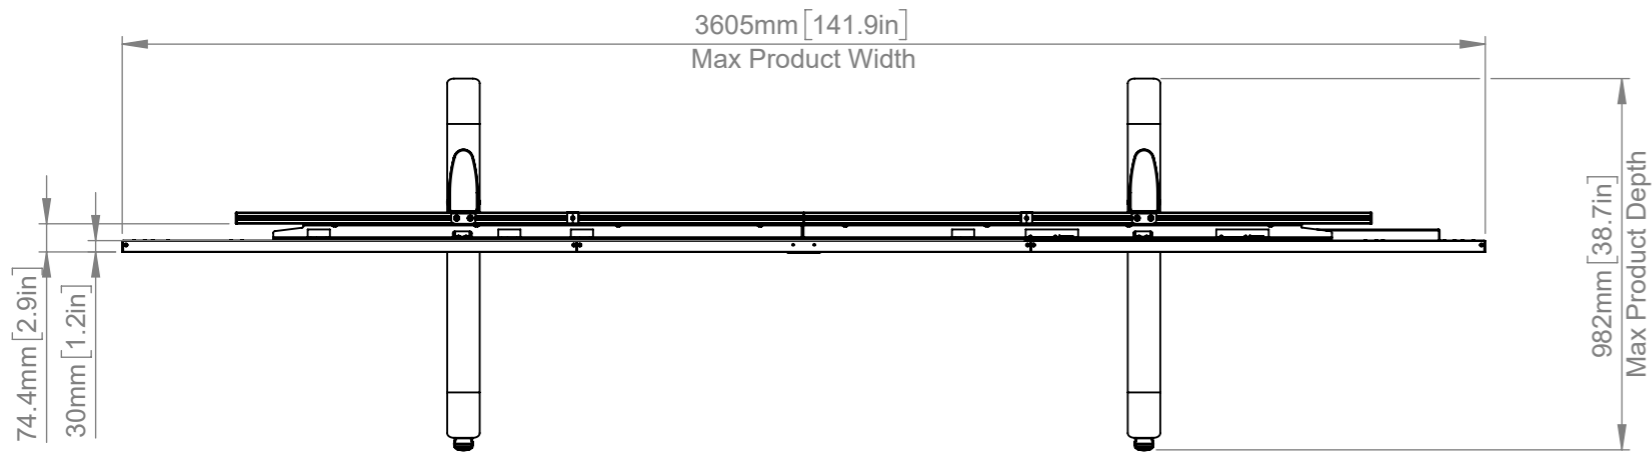

The information contained in this drawing is the sole property of B-Tech AV Mounts Corporation Limited, any reproduction in part or whole without the written permission of B-Tech AV Mounts Corporation Limited is prohibited.

- Total dvLED Cabinet Weight (Excluding Cables) Approx: 104.4Kg (230lbs)

B-Tech AV Mounts Corporation Limited makes no representation or warranties, express or implied, with respect to the reuse of the data provided herewith, regardless of its format or the means of its transmission. B-Tech AV Mounts Corporation Limited makes every effort to provide accurate information, however there is no guarantee or representation to the user as to the accuracy, currency, suitability or reliability of this data. The user assumes all risks associated with its use. B-Tech AV Mounts Corporation Limited assumes no responsibility for actual or consequential damage incurred as a result of any user's reliance on this data.

B-Tech AV Mounts Corporation Limited				B-Tech No: BT9371-LGLA136163
				Title: Mobile Stand for LG 136 & 163" LAPA/BA/BB AIO Displays
BTech AV Mounts	UNLESS OTHERWISE SPECIFIED DIMENSIONS ARE IN MILLIMETERS	Size: A3	Revision: R00	Date: 17/07/2025
		Scale: 1:20		
		Sheet: 3 of 3	File Name: BTD-BT9371-LGLA136163