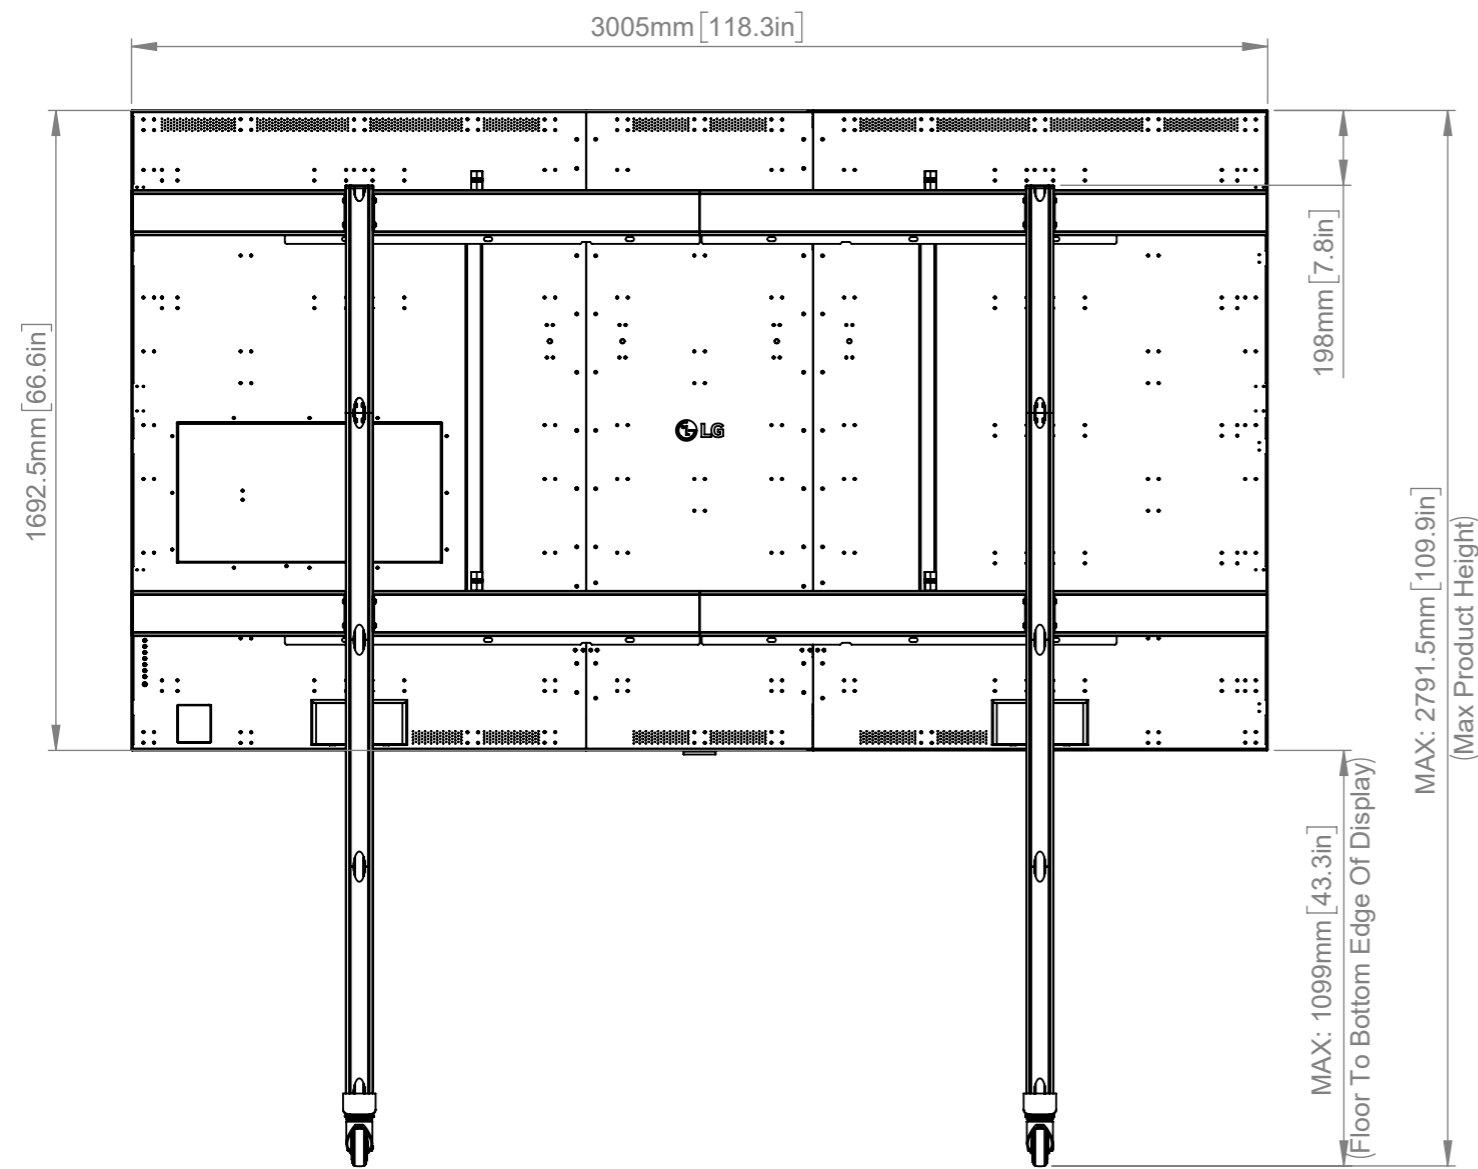

- Desired screen height can be altered to suit your requirements by raising or lowering the BT8380-JPR
- Total B-TECH Mount Weight Approx (Without the Cabinets): 53Kg (116lbs)
- Please view DXF file using eDrawings software for exact measurements for dimensions not shown

<b>B-Tech AV Mounts Corporation Limited</b>			<b>B-Tech No:</b> BT9371-LGLA136163
			<b>Title:</b> Mobile Stand for LG 136 & 163" LAPA/BA/BB AIO Displays
	UNLESS OTHERWISE SPECIFIED DIMENSIONS ARE IN MILLIMETERS	<b>Size:</b> A3	<b>Revision:</b> R00
		<b>Scale:</b> 1:20	<b>Date:</b> 17/07/2025
		<b>Sheet:</b> 1 of 3	<b>File Name:</b> BTD-BT9371-LGLA136163