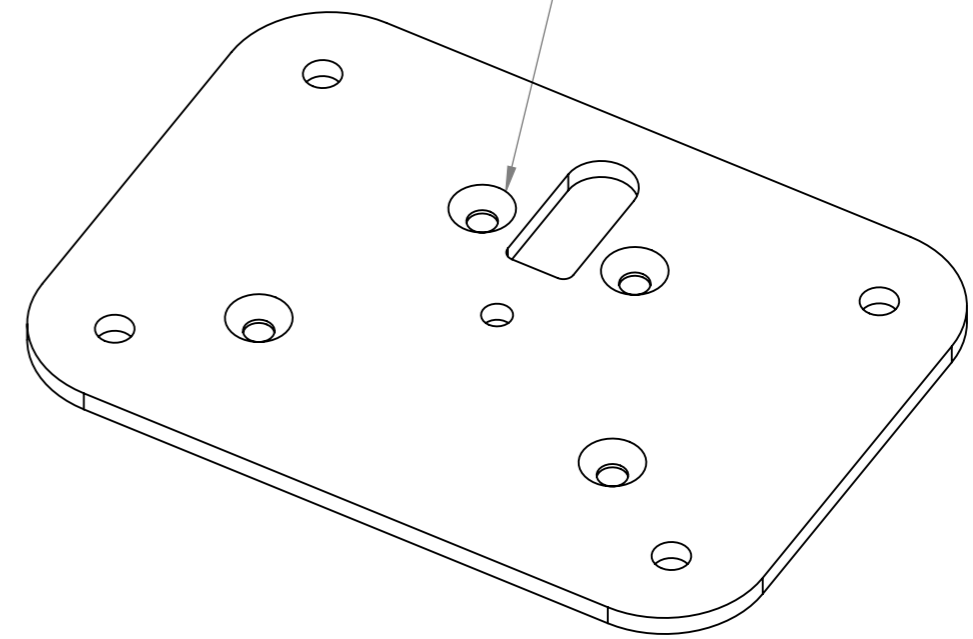

For M8 x 35mm Csk Hex Socket Machine Screw

ISOMETRIC VIEW

B-Tech International Design & Manufacturing Limited Part of the B-Tech International Group		B-Tech No:	BT8381-FFB	
		Title:	Fixed Floor Base Assembly	
 UNLESS OTHERWISE SPECIFIED DIMENSIONS ARE IN MILLIMETERS	Size:	A3	Revision:	R01
	Scale:	1:2	Date:	22/04/2022
	Sheet:	1 of 1	File Name:	BTD-BT8381-FFB