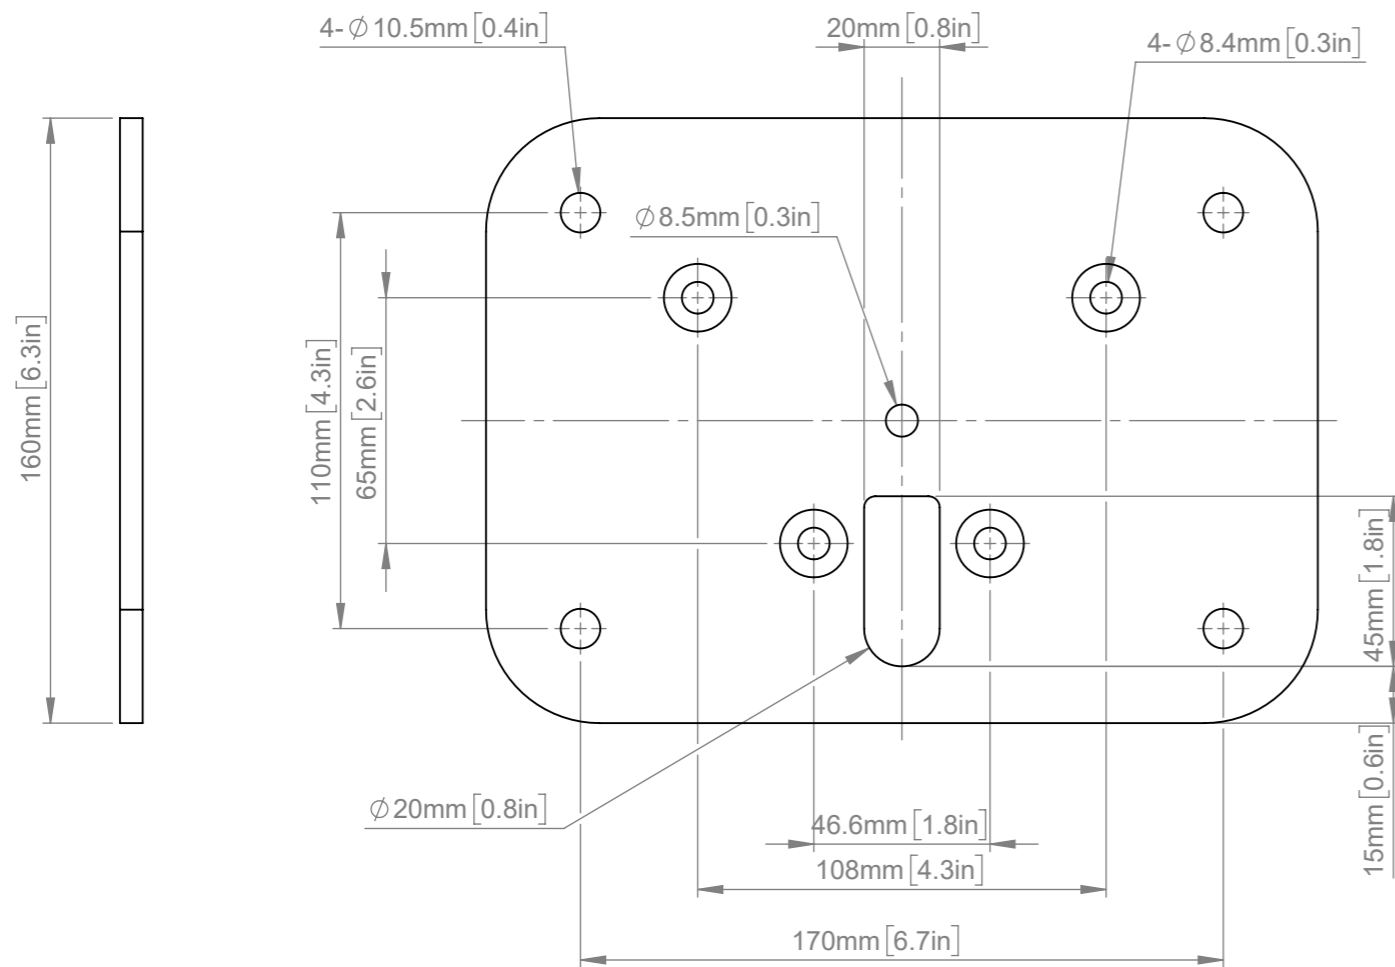

For M8 x 35mm Csk Hex Socket Machine Screw

ISOMETRIC VIEW

B-Tech International Design & Manufacturing Limited Part of the B-Tech International Group		B-Tech No:	BT8381-FFB	
		Title:	Fixed Floor Base Assembly	
 UNLESS OTHERWISE SPECIFIED DIMENSIONS ARE IN MILLIMETERS	Size:	A3	Revision:	R01
	Scale:	1:2	Date:	22/04/2022
	Sheet:	1 of 1	File Name:	BTD-BT8381-FFB