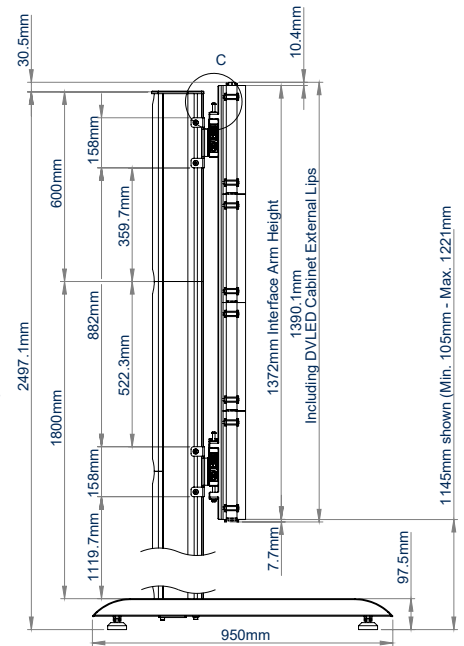

BT93UNIUPS-S-4X4

SIDE VIEW

ORDERING INFORMATION

COLOR	ORDER REF	BARCODE
Black Base with Silver Columns	BT93UNIUPS-S-4X4/BS	5019318303753
Black Base with Black Columns	BT93UNIUPS-S-4X4/BB	5019318303760

RELATED PRODUCTS

PRODUCT CODE	NAME	DESCRIPTION
BT93UNIUPS-S-5X5	Floor Stand	Designed for Unilumin Upanels Series 5x5 DVLED Videowall
BT93UNIUPS-M-4X4	Mobile Cart	Designed for Unilumin Upanels Series 4x4 DVLED Videowall
BT93UNIUPS-B-4X4	Bolt Down Stand	Designed for Unilumin Upanels Series 4x4 DVLED Videowall
BT93UNIUPS-W-4X4	Wall Mount	Designed for Unilumin Upanels Series 4x4 DVLED Videowall