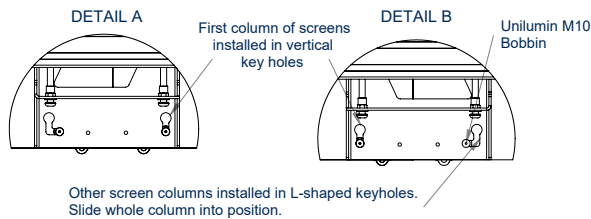

ORDERING INFORMATION

COLOR	ORDER REF	BARCODE
Black Base with Silver Columns	BT93UNIUPS-S-4X4/BS	5019318303753
Black Base with Black Columns	BT93UNIUPS-S-4X4/BB	5019318303760

RELATED PRODUCTS

PRODUCT CODE	NAME	DESCRIPTION
BT93UNIUPS-S-5X5	Floor Stand	Designed for Unilumin Upanels Series 5x5 DVLED Videowall
BT93UNIUPS-M-4X4	Mobile Cart	Designed for Unilumin Upanels Series 4x4 DVLED Videowall
BT93UNIUPS-B-4X4	Bolt Down Stand	Designed for Unilumin Upanels Series 4x4 DVLED Videowall
BT93UNIUPS-W-4X4	Wall Mount	Designed for Unilumin Upanels Series 4x4 DVLED Videowall