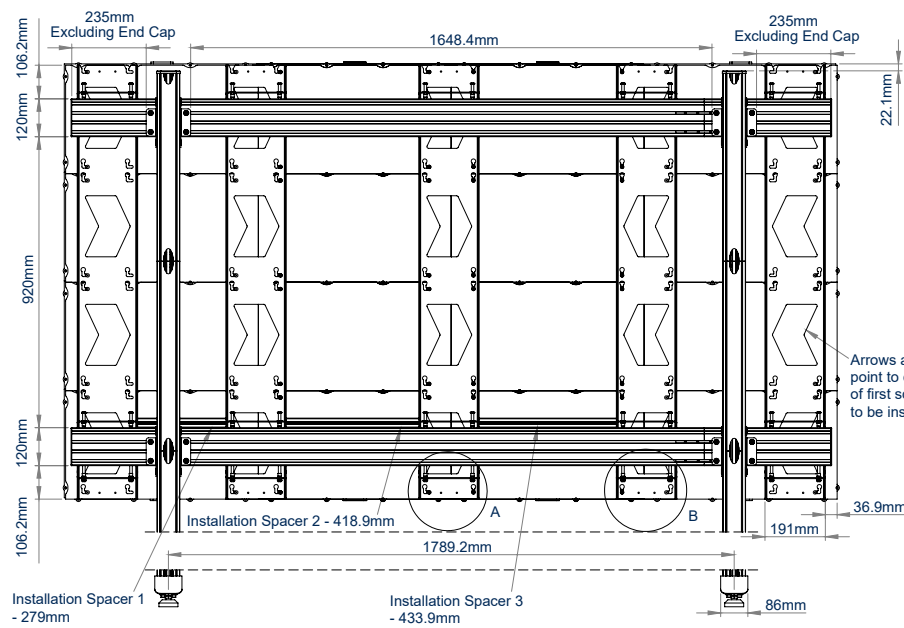

TOP VIEW

REAR VIEW