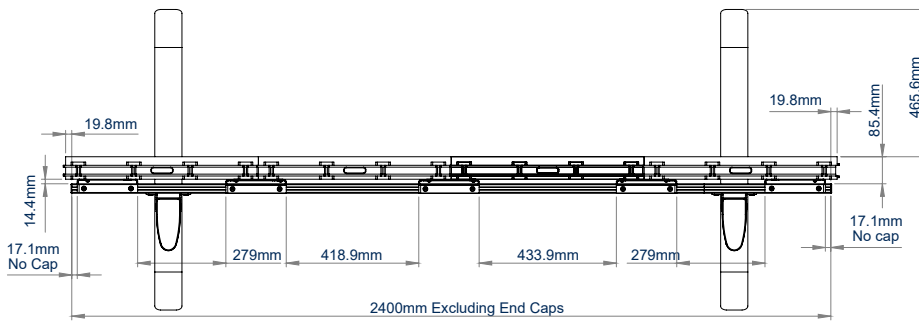

BT93UNIUPS-S-4X4

TOP VIEW