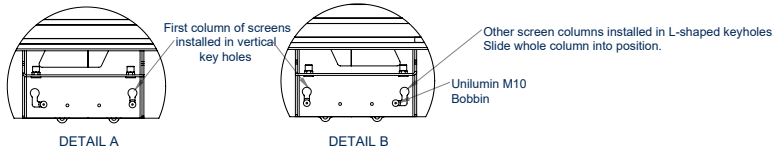

REAR VIEW

ORDERING INFORMATION

COLOR	ORDER REF	BARCODE
Black Base with Silver Columns	BT93UNIUPS-B-4X4/BS	5019318303876
Black Base with Black Columns	BT93UNIUPS-B-4X4/BB	5019318303883

RELATED PRODUCTS

PRODUCT CODE	NAME	DESCRIPTION
BT93UNIUPS-B-5x5	Bolt Down Stand	Designed for Unilumin Upanels Series 5x5 DVLED Videowall
BT93UNIUPS-S-4x4	Floor Stand	Designed for Unilumin Upanels Series 4x4 DVLED Videowall
BT93UNIUPS-M-4x4	Mobile Cart	Designed for Unilumin Upanels Series 4x4 DVLED Videowall
BT93UNIUPS-W-4x4	Wall Mount	Designed for Unilumin Upanels Series 4x4 DVLED Videowall