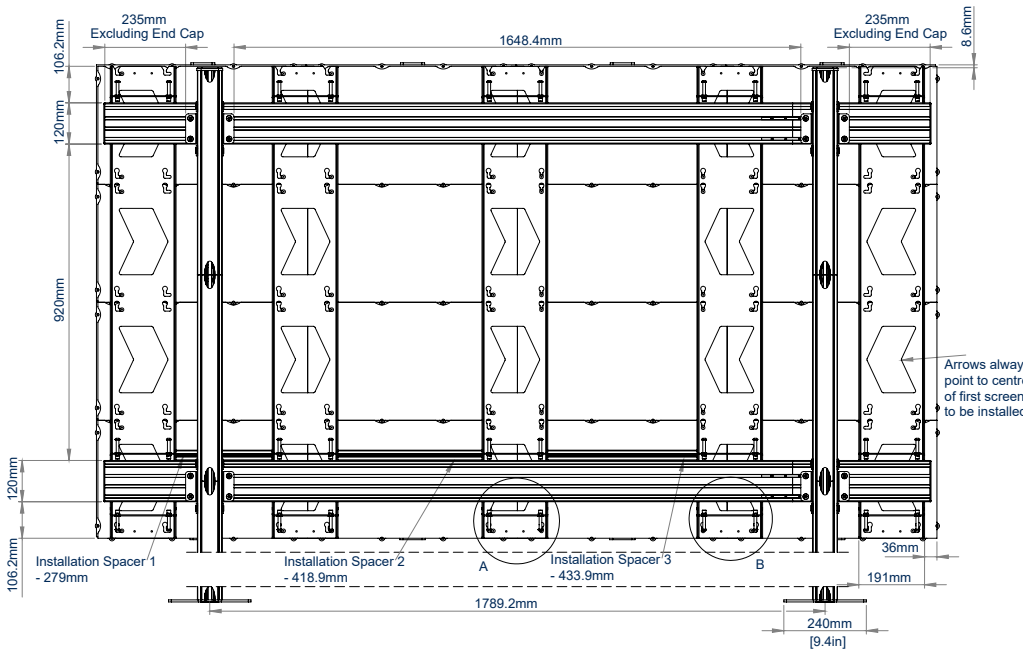

TOP VIEW

REAR VIEW