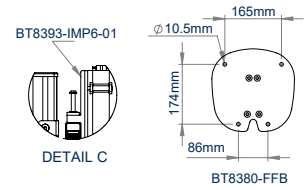

BT93UNIUPS-B-4X4

TOP VIEW

REAR VIEW

ORDERING INFORMATION

COLOR	ORDER REF	BARCODE
Black Base with Silver Columns	BT93UNIUPS-B-4X4/BS	5019318303876
Black Base with Black Columns	BT93UNIUPS-B-4X4/BB	5019318303883

RELATED PRODUCTS

PRODUCT CODE	NAME	DESCRIPTION
BT93UNIUPS-B-5x5	Bolt Down Stand	Designed for Unilumin Upanels Series 5x5 DVLED Videowall
BT93UNIUPS-S-4x4	Floor Stand	Designed for Unilumin Upanels Series 4x4 DVLED Videowall
BT93UNIUPS-M-4x4	Mobile Cart	Designed for Unilumin Upanels Series 4x4 DVLED Videowall
BT93UNIUPS-W-4x4	Wall Mount	Designed for Unilumin Upanels Series 4x4 DVLED Videowall