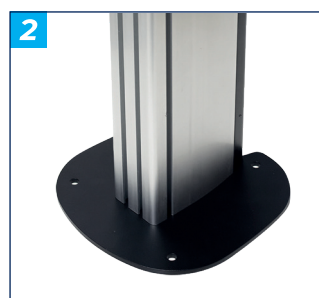

BT93UNIUPS-B-4X4

BOLT DOWN STAND FOR UNILUMIN UPANELS 4X4 DVLED VIDEOWALL

The BT93UNIUPS-B-4X4 is a bolt down mounting solution designed specifically to mount Unilumin UpanelS Series DVLED panels in a 4x4 videowall configuration. Interface arms are a 4-row high, single piece construction featuring height adjustment and keyhole mounting points for a quick, simple and precise installation of DVLED panels, without needing to measure and set the location of each cabinet. A high-end aesthetic, anodized aluminum finish and integrated cable management ensures a smart and stylish installation which is quick and simple to install.

SPECIFICATIONS

Panel fixing method	Front and Rear
Color (columns)	Black or Silver
For indoor use only	

FEATURES

- 1** Integrated cable management for a tidy install
- 2** Small footprint for an unobtrusive installation into confined areas
- Designed and configured specifically for Unilumin UpanelS Series DVLED panels
- Suitable for front or rear mounting
- Interface arms feature directional arrows to indicate the panel install sequence, aiding a quick and easy installation
- Integrated height adjustment ensures finished installation is perfectly level
- Open frame design for ventilation
- Wall, freestanding and mobile versions also available
- All mounting hardware included
- Interface arm positions can be located using the included UpanelS specific spacer - no need to measure every time!

BT93UNIUPS-B-4X4

TOP VIEW

REAR VIEW

SIDE VIEW

ORDERING INFORMATION

COLOR	ORDER REF	BARCODE
Black Base with Silver Columns	BT93UNIUPS-B-4X4/BS	5019318303876
Black Base with Black Columns	BT93UNIUPS-B-4X4/BB	5019318303883