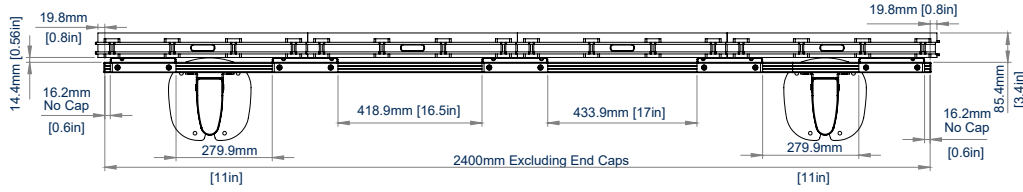

BT93UNIUPS-B-4X4

TOP VIEW