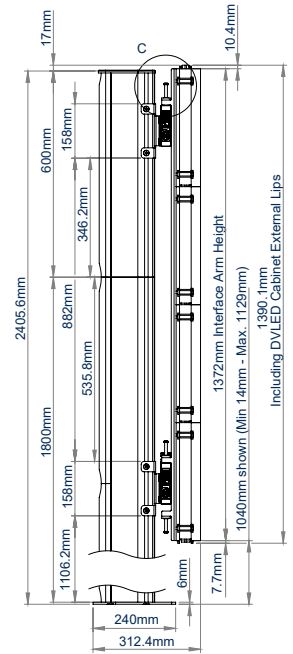

BT93UNIUPS-B-4X4

SIDE VIEW

ORDERING INFORMATION

COLOR	ORDER REF	BARCODE
Black Base with Silver Columns	BT93UNIUPS-B-4X4/BS	5019318303876
Black Base with Black Columns	BT93UNIUPS-B-4X4/BB	5019318303883

RELATED PRODUCTS

PRODUCT CODE	NAME	DESCRIPTION
BT93UNIUPS-B-5x5	Bolt Down Stand	Designed for Unilumin Upanels Series 5x5 DVLED Videowall
BT93UNIUPS-S-4x4	Floor Stand	Designed for Unilumin Upanels Series 4x4 DVLED Videowall
BT93UNIUPS-M-4x4	Mobile Cart	Designed for Unilumin Upanels Series 4x4 DVLED Videowall
BT93UNIUPS-W-4x4	Wall Mount	Designed for Unilumin Upanels Series 4x4 DVLED Videowall