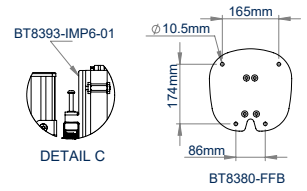

BT93UNIUPS-B-4X4

REAR VIEW

ORDERING INFORMATION

COLOUR	ORDER REF	EAN
Black Base with Silver Columns	BT93UNIUPS-B-4X4/BS	5019318303876
Black Base with Black Columns	BT93UNIUPS-B-4X4/BB	5019318303883

RELATED PRODUCTS

PRODUCT CODE	NAME	DESCRIPTION
BT93UNIUPS-B-5x5	Bolt Down Stand	Designed for Unilumin Upanels Series 5x5 DVLED Videowall
BT93UNIUPS-S-4x4	Floor Stand	Designed for Unilumin Upanels Series 4x4 DVLED Videowall
BT93UNIUPS-M-4x4	Mobile Trolley	Designed for Unilumin Upanels Series 4x4 DVLED Videowall
BT93UNIUPS-W-4x4	Wall Mount	Designed for Unilumin Upanels Series 4x4 DVLED Videowall