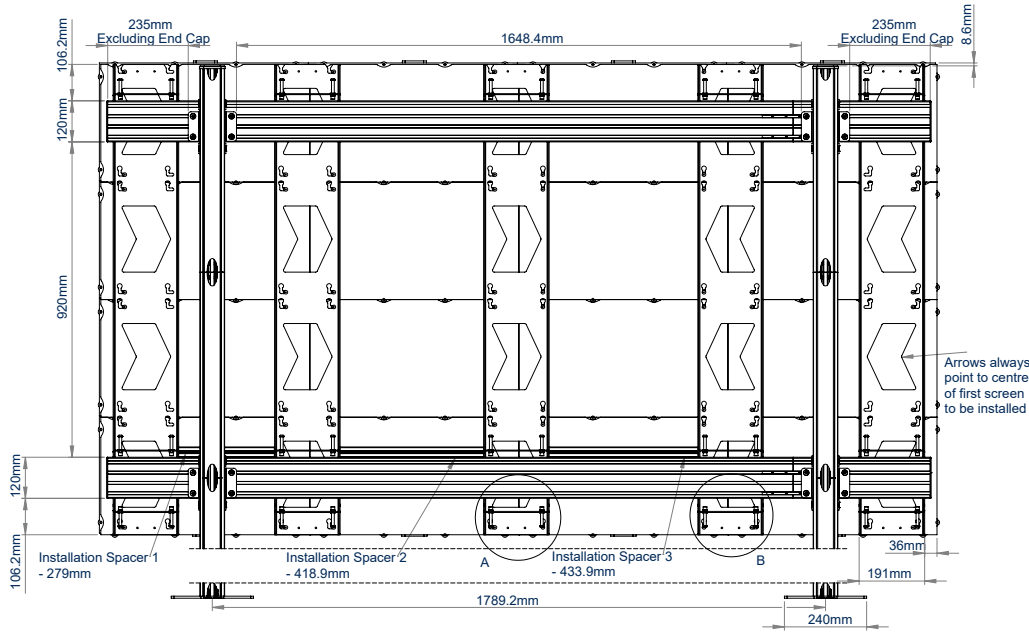

BT93UNIUPS-B-4X4

REAR VIEW

ORDERING INFORMATION

COLOUR	ORDER REF	EAN
Black Base with Silver Columns	BT93UNIUPS-B-4X4/BS	5019318303876
Black Base with Black Columns	BT93UNIUPS-B-4X4/BB	5019318303883

RELATED PRODUCTS

PRODUCT CODE	NAME	DESCRIPTION
BT93UNIUPS-B-5x5	Bolt Down Stand	Designed for Unilumin Upanels Series 5x5 DVLED Videowall
BT93UNIUPS-S-4x4	Floor Stand	Designed for Unilumin Upanels Series 4x4 DVLED Videowall
BT93UNIUPS-M-4x4	Mobile Trolley	Designed for Unilumin Upanels Series 4x4 DVLED Videowall
BT93UNIUPS-W-4x4	Wall Mount	Designed for Unilumin Upanels Series 4x4 DVLED Videowall