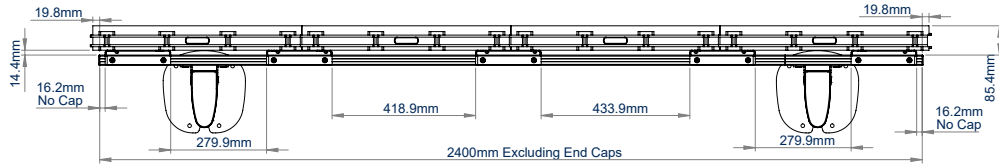

BT93UNIUPS-B-4X4

TOP VIEW