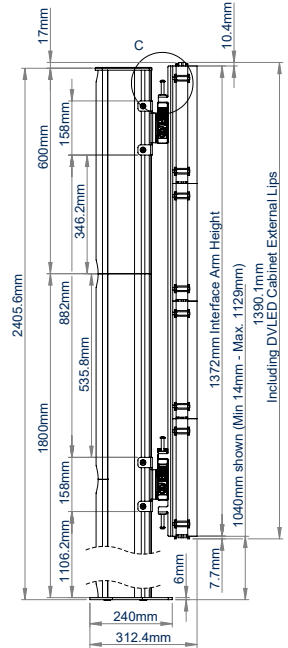

BT93UNIUPS-B-4X4

SIDE VIEW

ORDERING INFORMATION

COLOUR	ORDER REF	EAN
Black Base with Silver Columns	BT93UNIUPS-B-4X4/BS	5019318303876
Black Base with Black Columns	BT93UNIUPS-B-4X4/BB	5019318303883

RELATED PRODUCTS

PRODUCT CODE	NAME	DESCRIPTION
BT93UNIUPS-B-5x5	Bolt Down Stand	Designed for Unilumin Upanels Series 5x5 DVLED Videowall
BT93UNIUPS-S-4x4	Floor Stand	Designed for Unilumin Upanels Series 4x4 DVLED Videowall
BT93UNIUPS-M-4x4	Mobile Trolley	Designed for Unilumin Upanels Series 4x4 DVLED Videowall
BT93UNIUPS-W-4x4	Wall Mount	Designed for Unilumin Upanels Series 4x4 DVLED Videowall