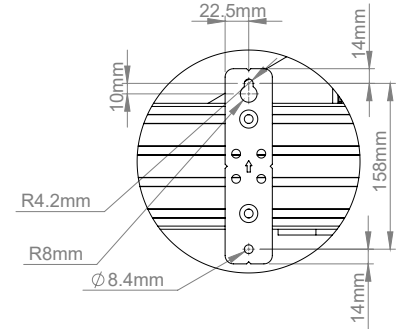

BT93INFWP-W-5X5

REAR VIEW

SIDE VIEW

ORDERING INFORMATION

COLOR	ORDER REF	BARCODE
Silver	BT93INFWP-W-5X5/S	5019318303272

RELATED PRODUCTS

PRODUCT CODE	NAME	DESCRIPTION
BT93INFWP-W-4X4	Wall Mount	For INFILED WP Series 4x4 DVLED Videowall
BT93INFWP-C-5X5	Ceiling Mount	For INFILED WP Series 5x5 DVLED Videowall
BT93INFWP-S-5X5	Floor Stand	For INFILED WP Series 5x5 DVLED Videowall
BT93INFWP-M-5X5	Mobile Cart	For INFILED WP Series 5x5 DVLED Videowall

SS-V2-BT93INFWP-W-5X5-180825