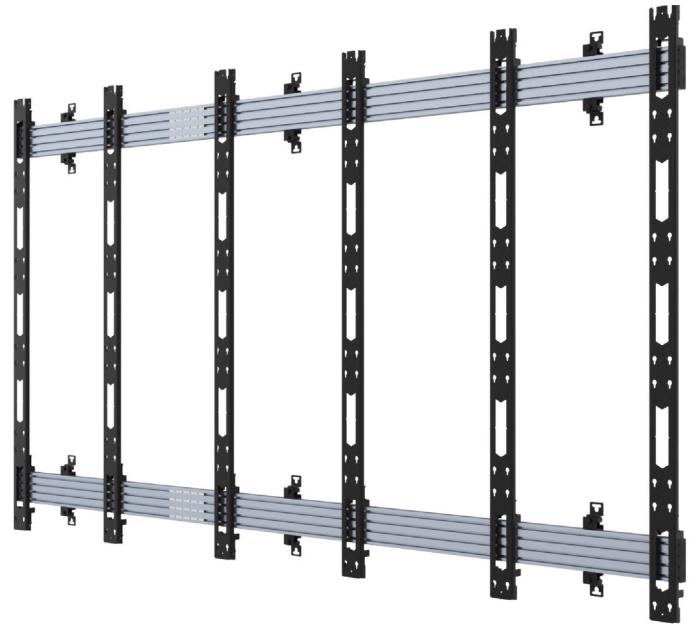

BT93INFWP-W-5X5

WALL MOUNT FOR INFLED WP SERIES 5X5 DVLED VIDEOWALL

The BT93INFWP-W-5X5 is a wall mounting solution designed specifically to mount INFLED WP-Series DVLED panels in a 5x5 videowall configuration. A high-end aesthetic, anodized aluminum finish and integrated cable management ensures a smart & stylish installation which is quick & simple to install.

SPECIFICATIONS

Panel fixing method	Rear mounted
Color (columns)	Black or Silver
For indoor use only	

FEATURES

- 7** Close to the wall install - Only 4.9" from the wall to the front of the panel
- Designed and configured specifically for the INFLED WP-Series DVLED panels
- Keyhole mounting plates allow for easy rear fixing mounting
- Open frame allows panel access for servicing and maintenance
- Integrated cable management for tidy install
- Freestanding, mobile, bolt-down and ceiling mounted versions also available
- All mounting hardware included

BT93INFWP-W-5X5

TOP VIEW

REAR VIEW

SIDE VIEW

ORDERING INFORMATION

COLOR	ORDER REF	BARCODE
Silver	BT93INFWP-W-5X5/S	5019318303272

RELATED PRODUCTS

PRODUCT CODE	NAME	DESCRIPTION
BT93INFWP-W-4X4	Wall Mount	For INFILED WP Series 4x4 DVLED Videowall
BT93INFWP-C-5X5	Ceiling Mount	For INFILED WP Series 5x5 DVLED Videowall
BT93INFWP-S-5X5	Floor Stand	For INFILED WP Series 5x5 DVLED Videowall
BT93INFWP-M-5X5	Mobile Cart	For INFILED WP Series 5x5 DVLED Videowall