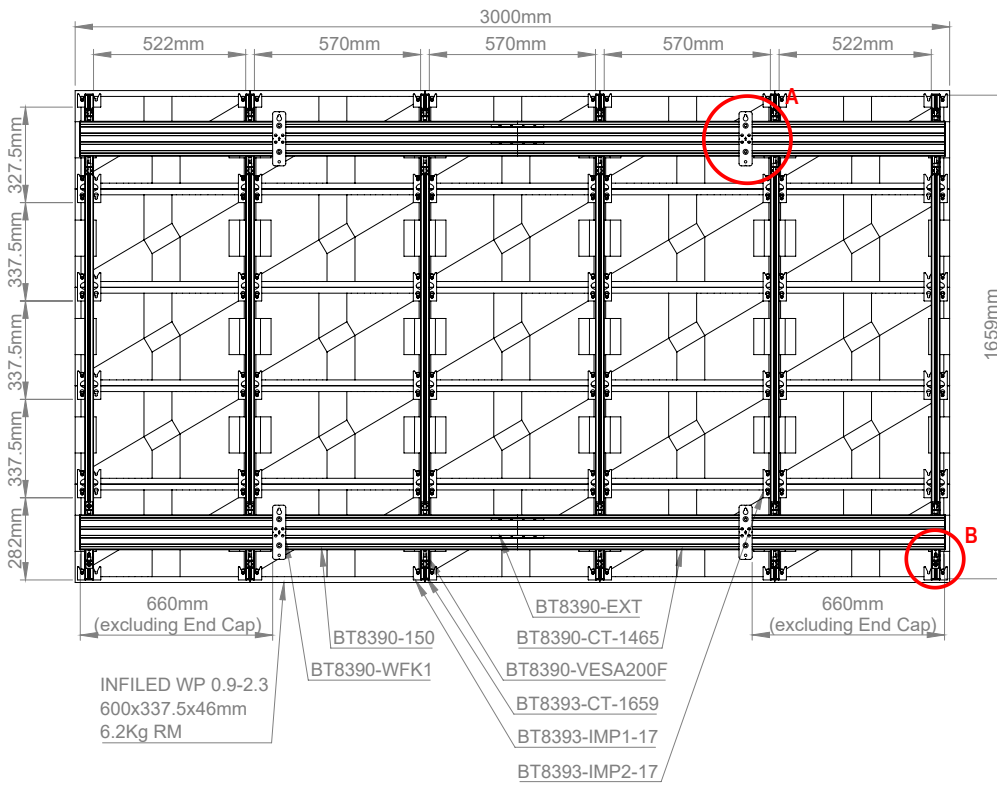

BT93INFWP-W-5X5

REAR VIEW

SIDE VIEW

ORDERING INFORMATION

COLOR	ORDER REF	BARCODE
Silver	BT93INFWP-W-5X5/S	5019318303272

RELATED PRODUCTS

PRODUCT CODE	NAME	DESCRIPTION
BT93INFWP-W-4X4	Wall Mount	For INFILED WP Series 4x4 DVLED Videowall
BT93INFWP-C-5X5	Ceiling Mount	For INFILED WP Series 5x5 DVLED Videowall
BT93INFWP-S-5X5	Floor Stand	For INFILED WP Series 5x5 DVLED Videowall
BT93INFWP-M-5X5	Mobile Cart	For INFILED WP Series 5x5 DVLED Videowall

SS-V2-BT93INFWP-W-5X5-180825