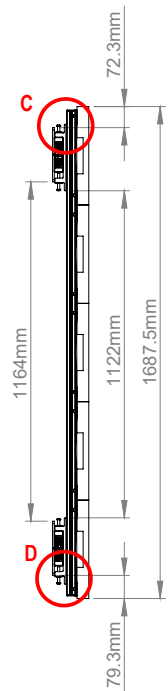

SIDE VIEW

ORDERING INFORMATION

COLOR	ORDER REF	BARCODE
Silver	BT93INFWP-W-5X5/S	5019318303272

RELATED PRODUCTS

PRODUCT CODE	NAME	DESCRIPTION
BT93INFWP-W-4X4	Wall Mount	For INFILED WP Series 4x4 DVLED Videowall
BT93INFWP-C-5X5	Ceiling Mount	For INFILED WP Series 5x5 DVLED Videowall
BT93INFWP-S-5X5	Floor Stand	For INFILED WP Series 5x5 DVLED Videowall
BT93INFWP-M-5X5	Mobile Cart	For INFILED WP Series 5x5 DVLED Videowall

SS-V2-BT93INFWP-W-5X5-180825