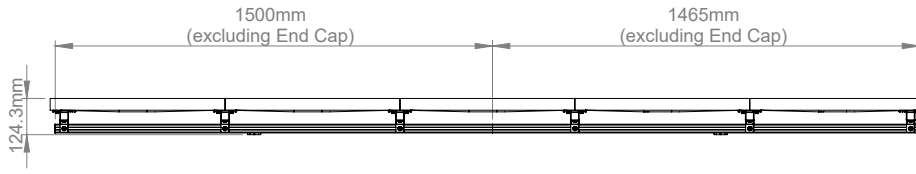

BT93INFWP-W-5X5

TOP VIEW