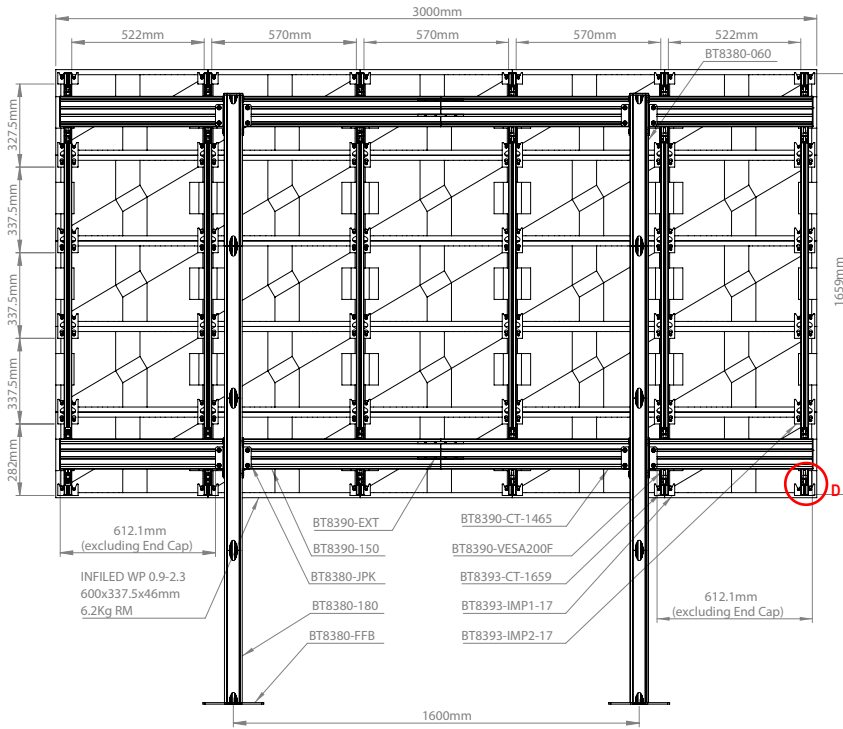

BT93INFWP-B-5X5

REAR VIEW

ORDERING INFORMATION

COLOUR	ORDER REF	EAN
Black Base w/ Silver Columns	BT93INFWP-B-5X5/BS	5019318303111
Black Base w/ Black Columns	BT93INFWP-B-5X5/BB	5019318303128

RELATED PRODUCTS

PRODUCT CODE	NAME	DESCRIPTION
BT93INFWP-B-4X4	Bolt Down Stand	For INFILED WP Series 4x4 DVLED Videowall
BT93INFWP-S-5X5	Floor Stand	For INFILED WP Series 5x5 DVLED Videowall
BT93INFWP-M-5X5	Mobile Trolley	For INFILED WP Series 5x5 DVLED Videowall
BT93INFWP-C-5X5	Ceiling Mount	For INFILED WP Series 5x5 DVLED Videowall

SS-V2-BT93INFWP-B-5X5-1 30924