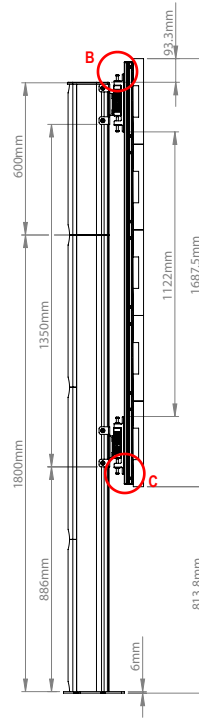

BT93INFWP-B-5X5

SIDE VIEW

ORDERING INFORMATION

COLOUR	ORDER REF	EAN
Black Base w/ Silver Columns	BT93INFWP-B-5X5/BS	5019318303111
Black Base w/ Black Columns	BT93INFWP-B-5X5/BB	5019318303128

RELATED PRODUCTS

PRODUCT CODE	NAME	DESCRIPTION
BT93INFWP-B-4X4	Bolt Down Stand	For INFILED WP Series 4x4 DVLED Videowall
BT93INFWP-S-5X5	Floor Stand	For INFILED WP Series 5x5 DVLED Videowall
BT93INFWP-M-5X5	Mobile Trolley	For INFILED WP Series 5x5 DVLED Videowall
BT93INFWP-C-5X5	Ceiling Mount	For INFILED WP Series 5x5 DVLED Videowall

SS-V2-BT93INFWP-B-5X5-1 30924