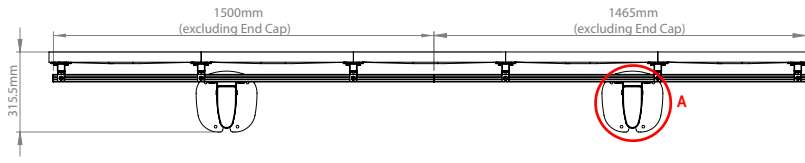

BT93INFWP-B-5X5

TOP VIEW