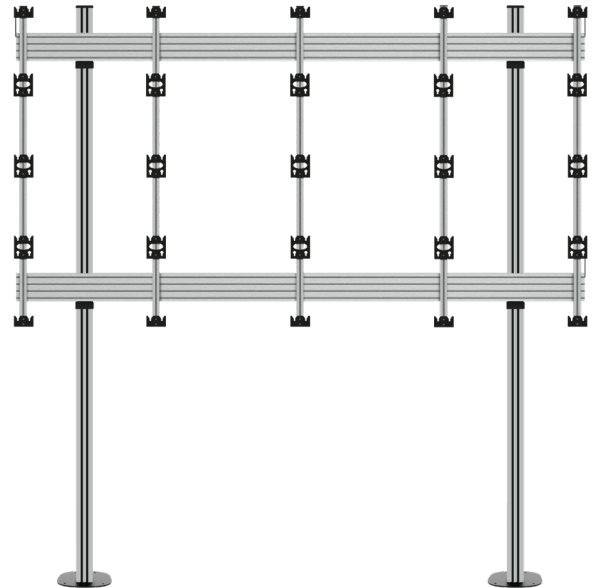

## BOLT DOWN STAND FOR INFLED WP SERIES 4X4 DVLED VIDEOWALL

The BT93INFWP-B-4X4 is a bolt down mounting solution designed specifically to mount INFiLED WP-Series DVLED panels in a 4x4 videowall configuration. A high-end aesthetic, anodized aluminum finish and integrated cable management ensures a smart and stylish installation which is quick and simple to install.

### SPECIFICATIONS

Panel fixing method	<b>Rear mounted</b>
Color (columns)	<b>Black or Silver</b>
Color (mounting frame)	<b>Silver</b>
For indoor use only	

### FEATURES

- 1** Integrated cable management for a neat and tidy install
- 2** Small footprint for an unobtrusive installation into confined areas
- Designed and configured specifically for INFiLED WP-Series DVLED panels
- Keyhole mounting plates allow for easy rear fixed mounting
- Open frame allows panel access for servicing and maintenance
- Freestanding, mobile and ceiling mounted versions also available

# BT93INFWP-B-4X4

TOP VIEW

DETAIL A  
SCALE 1 : 5

REAR VIEW

SIDE VIEW