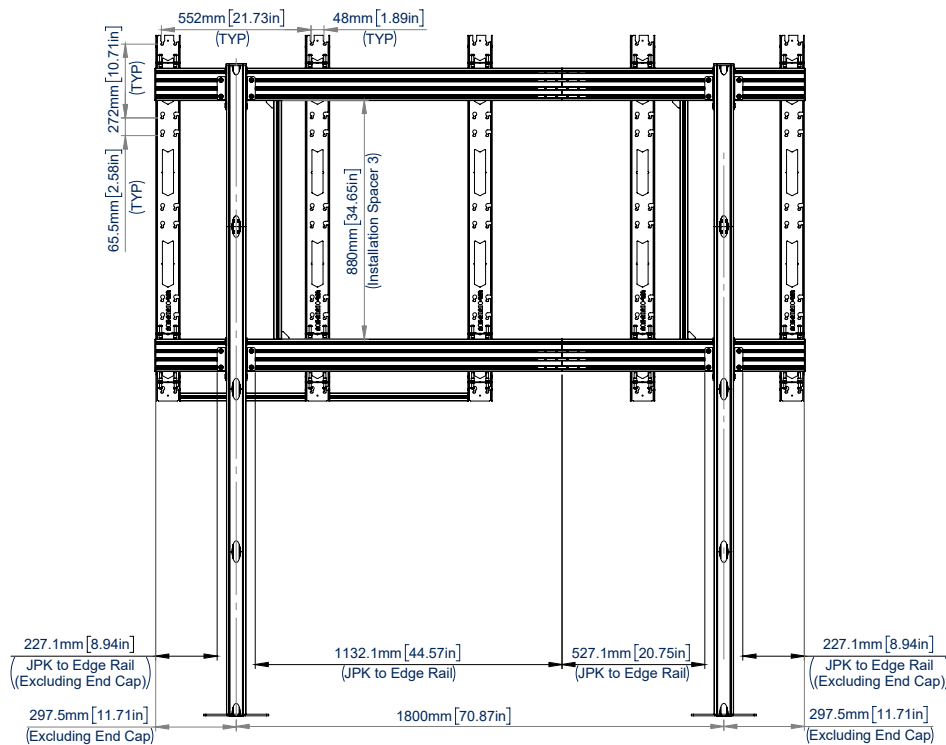

BT93INFWP-B-4X4

REAR VIEW

ORDERING INFORMATION

COLOR	ORDER REF	BARCODE
Black Base w/ Silver Columns	BT93INFWP-B-4X4/BS	5019318303098
Black Base w/ Black Columns	BT93INFWP-B-4X4/BB	5019318303104

RELATED PRODUCTS

PRODUCT CODE	NAME	DESCRIPTION
BT93INFWP-B-5X5	Bolt Down Stand	For INFiLED WP Series 5x5 DVLED Videowall
BT93INFWP-S-4X4	Floor Stand	For INFiLED WP Series 4x4 DVLED Videowall
BT93INFWP-M-4X4	Mobile Cart	For INFiLED WP Series 4x4 DVLED Videowall
BT93INFWP-C-4X4	Ceiling Mount	For INFiLED WP Series 4x4 DVLED Videowall

SS-V2-BT93INFWP-B-4X4-080825