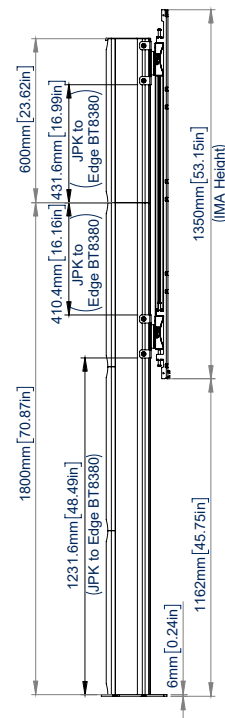

SIDE VIEW

ORDERING INFORMATION

COLOR	ORDER REF	BARCODE
Black Base w/ Silver Columns	BT93INFWP-B-4X4/BS	5019318303098
Black Base w/ Black Columns	BT93INFWP-B-4X4/BB	5019318303104

RELATED PRODUCTS

PRODUCT CODE	NAME	DESCRIPTION
BT93INFWP-B-5X5	Bolt Down Stand	For INFiLED WP Series 5x5 DVLED Videowall
BT93INFWP-S-4X4	Floor Stand	For INFiLED WP Series 4x4 DVLED Videowall
BT93INFWP-M-4X4	Mobile Cart	For INFiLED WP Series 4x4 DVLED Videowall
BT93INFWP-C-4X4	Ceiling Mount	For INFiLED WP Series 4x4 DVLED Videowall

SS-V2-BT93INFWP-B-4X4-080825