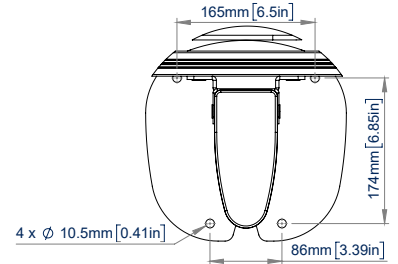

DETAIL A
SCALE 1 : 5