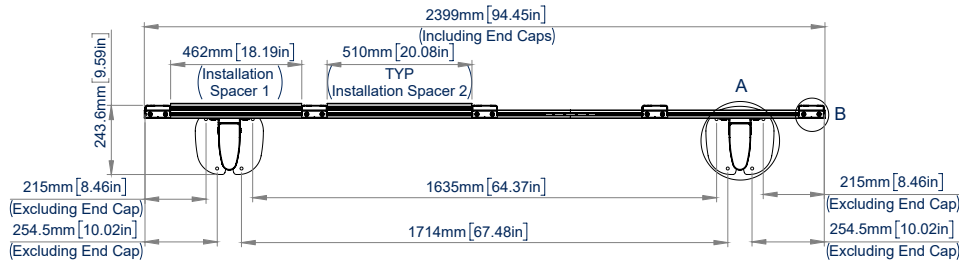

BT93INFWP-B-4X4

TOP VIEW