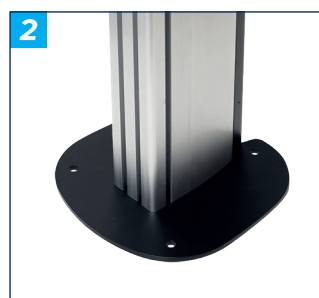

## BOLT DOWN STAND FOR INFLED WP SERIES 4X4 DVLED VIDEOWALL

The BT93INFWP-B-4X4 is a bolt down mounting solution designed specifically to mount INFiLED WP-Series DVLED panels in a 4x4 videowall configuration. A high-end aesthetic, anodized aluminum finish and integrated cable management ensures a smart and stylish installation which is quick and simple to install.

### FEATURES

- 1** Integrated cable management for a neat and tidy install
- 2** Small footprint for an unobtrusive installation into confined areas
- Designed and configured specifically for INFiLED WP-Series DVLED panels
- Keyhole mounting plates allow for easy rear fixed mounting
- Open frame allows panel access for servicing and maintenance
- Freestanding, mobile and ceiling mounted versions also available