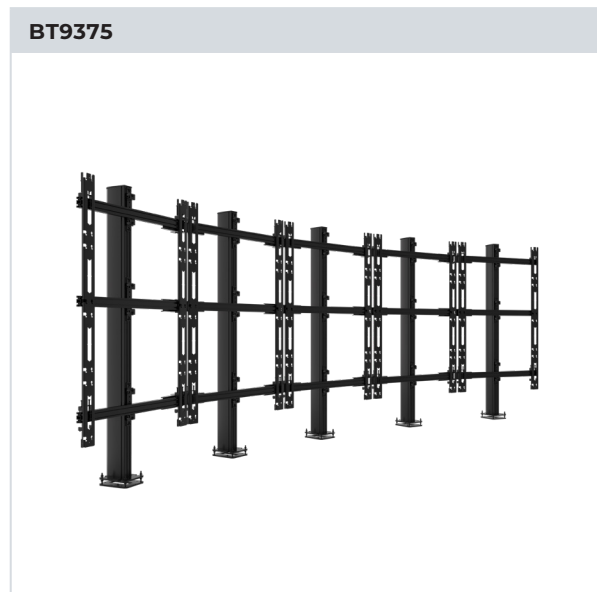

System Xpert Universal dvLED Curved Bolt-Down Stand

RELATED PRODUCTS

PRODUCT CODE	NAME	DESCRIPTION
BT9340	System Xpert Universal dvLED Wall Mount	Designed to mount LED cabinets in any size and configuration
BT9370	System Xpert Universal dvLED Stand	Designed to mount LED cabinets in any size and configuration
BT9343	System Xpert Universal dvLED Curved Wall Mount	Designed to mount LED cabinets in any size and configuration
BT9375	System Xpert Universal dvLED Curved Bolt-Down Stand	Designed to mount LED cabinets in any size and configuration

SS-BT9373-080725