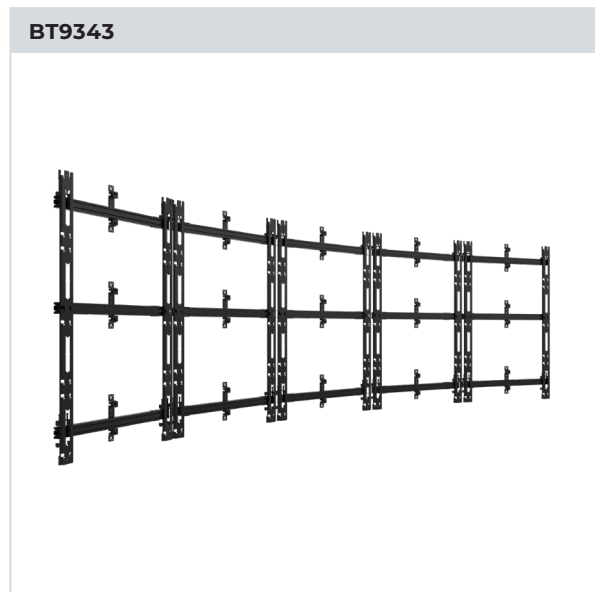

System Xpert Universal dvLED Curved Wall Mount