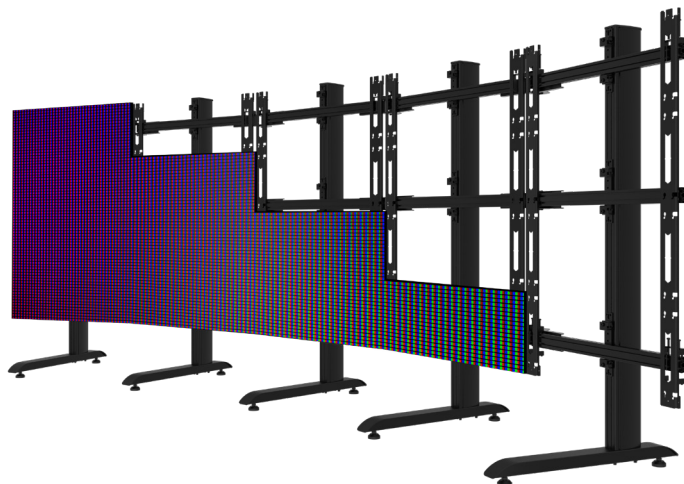

BT9373

UNIVERSAL dvLED CURVED STAND FOR ANY CONFIGURATION

Part of B-Tech's System Xpert range, BT9373 is a universal curved freestanding solution suitable for all dvLED brands and cabinet types that allow for curves; including non-latching cabinets. BT9373 is configurable to your exact needs and requirements, taking into account the cabinet brand, size and configuration. Also available in several other formats including wall-mounted and bolt-down.

System Xpert, the installers choice, is a premium range of dvLED mounting solutions trusted for its quality, ease of use, adjustability and fast installation. It meets every need, from small format wall mounts to extra-large, curved, odd shaped or even ceiling set-ups. Configurations can be generated using our online configuration tool and for more ambitious projects, our expert engineers can assist with bespoke specifications via email at technical@btechavmounts.com. The range also includes **B-Tech's Service+** free of charge, which offers customers a fully integrated service with detailed documentation, pre-assembled components and precision engineered Interface components for your specific application.