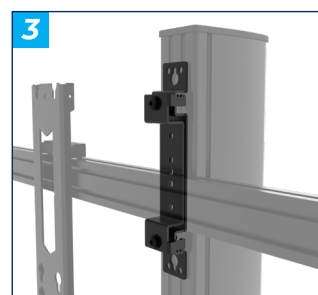

SPECIFICATIONS

Compatible Panels	All Cabinets
Panel fixing method	Front or Rear mounted*
Color (Rails & Interface Arms)	Black
Color (Columns)	Black
For indoor use only	

FEATURES

- 1** Assembled from off-the-shelf components for fast order fulfillment
- 2** Small footprint for an unobtrusive installation into confined areas
- 3** Simple 'hook-on' installation with added height and depth adjustment
- 4** Bespoke configurations are available to order to your requirements
 - Online configuration tool for quick turnaround of quotes
 - System can be extended to any required width for large installations
 - Open frame allows panel access for easy servicing and maintenance
 - Pre-assembly of major parts for quick and easy installation
 - All mounting hardware included
 - In depth installation overview video available at www.btechavmounts.com/system-xpert-overview