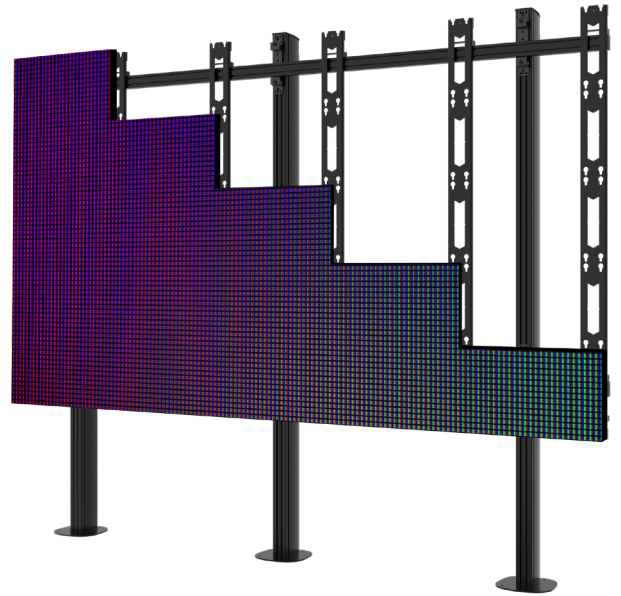

BT9372

UNIVERSAL dvLED BOLT-DOWN STAND FOR ANY CONFIGURATION

Part of B-Tech's System Xpert range, BT9372 is a universal bolt-down solution suitable for all dvLED brands and cabinet types, including non-latching cabinets. BT9372 is configurable to your exact needs and requirements, taking into account the cabinet brand, size and configuration. Also available in several other formats including wall-mounted, freestanding, mobile, ceiling and floor-to-ceiling.

System Xpert, the installers choice, is a premium range of dvLED mounting solutions trusted for its quality, ease of use, adjustability and fast installation. It meets every need, from small format wall mounts to extra-large, curved, odd shaped or even ceiling set-ups. Configurations can be generated using our online configuration tool and for more ambitious projects, our expert engineers can assist with bespoke specifications via email at technical@btechavmounts.com. The range also includes **B-Tech's Service+** free of charge, which offers customers a fully integrated service with detailed documentation, pre-assembled components and precision engineered Interface components for your specific application.