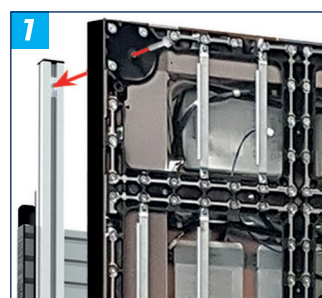

BT9372-LAA015F

BOLT DOWN STAND FOR LG 130" ALL-IN-ONE LED SCREEN

The BT9372-LAA015F is a bolt down mounting solution designed specifically for LG LAA015F 130" All-in-One LED Screen. A high-end aesthetic, anodized aluminum finish and integrated cable management ensures a smart and stylish installation which fixes securely to the floor providing a rigid structure.

SPECIFICATIONS

Panel fixing method	Front mounted
Color (columns)	Black or Silver
Color (mounting frame)	Silver
For indoor use only	

FEATURES

- 1** Front mounted solution for easy installation
- 2** Low profile bolt down base
- Designed and configured specifically for LG LAA015F
- Open frame allows panel access for servicing and maintenance
- Integrated cable management for a neat and tidy install
- Freestanding and mobile versions also available
- All mounting hardware included