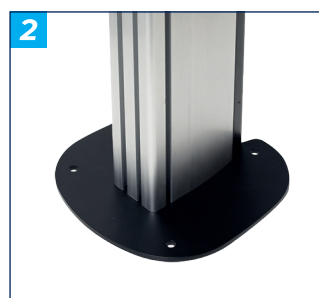

BT9372-LAA015F

BOLT DOWN STAND FOR LG 130" ALL-IN-ONE LED SCREEN

The BT9372-LAA015F is a bolt down mounting solution designed specifically for LG LAA015F 130" All-in-One LED Screen. A high-end aesthetic, anodized aluminum finish and integrated cable management ensures a smart and stylish installation which fixes securely to the floor providing a rigid structure.

SPECIFICATIONS

Panel fixing method	Front mounted
Color (columns)	Black or Silver
Color (mounting frame)	Silver
For indoor use only	

FEATURES

- 1** Front mounted solution for easy installation
- 2** Low profile bolt down base
- Designed and configured specifically for LG LAA015F
- Open frame allows panel access for servicing and maintenance
- Integrated cable management for a neat and tidy install
- Freestanding and mobile versions also available
- All mounting hardware included

BT9372-LAA015F

REAR VIEW

SIDE VIEW

ORDERING INFORMATION

COLOR	ORDER REF	BARCODE
Black Base with Silver Columns	BT9372-LAA015F/BS	5019318302824
Black Base with Black Columns	BT9372-LAA015F/BB	5019318302831

RELATED PRODUCTS

PRODUCT CODE	NAME	DESCRIPTION
BT9370-LAA015F	Freestanding Mount	For LG 130" All-in-One LED Display
BT9371-LAA015F	Mobile Stand	For LG 130" All-in-One LED Display
BT7882	AV Cradle	Can be attached directly to columns or rails to house AV and IT hardware and cabling
BT7032	Large AV Accessory Shelf	Can be attached directly to columns or rails to hold AV equipment up to 16.5lbs