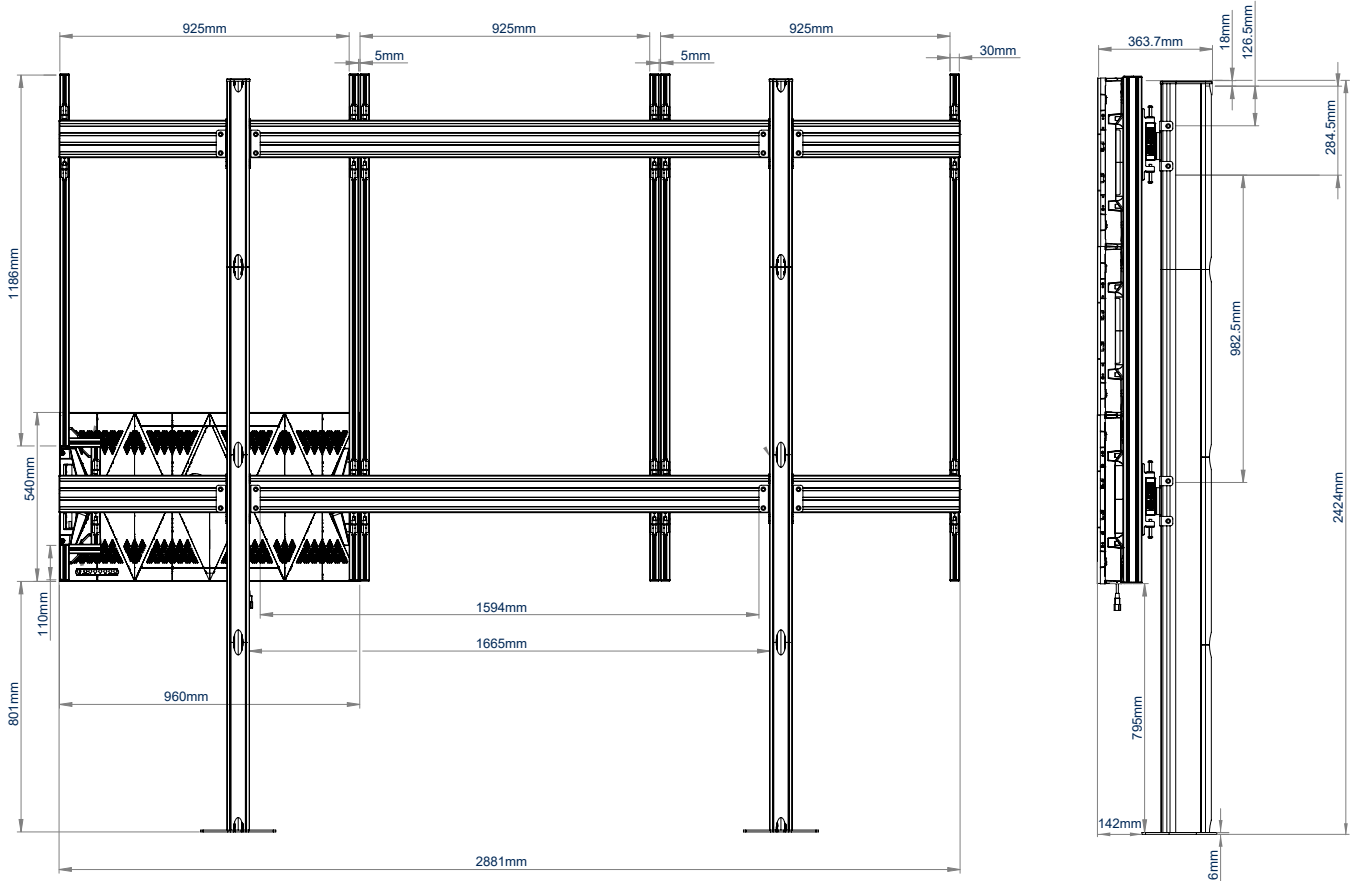

BT9372-LAA015F

REAR VIEW

SIDE VIEW

ORDERING INFORMATION

COLOR	ORDER REF	BARCODE
Black Base with Silver Columns	BT9372-LAA015F/BS	5019318302824
Black Base with Black Columns	BT9372-LAA015F/BB	5019318302831

RELATED PRODUCTS

PRODUCT CODE	NAME	DESCRIPTION
BT9370-LAA015F	Freestanding Mount	For LG 130" All-in-One LED Display
BT9371-LAA015F	Mobile Stand	For LG 130" All-in-One LED Display
BT7882	AV Cradle	Can be attached directly to columns or rails to house AV and IT hardware and cabling
BT7032	Large AV Accessory Shelf	Can be attached directly to columns or rails to hold AV equipment up to 16.5lbs