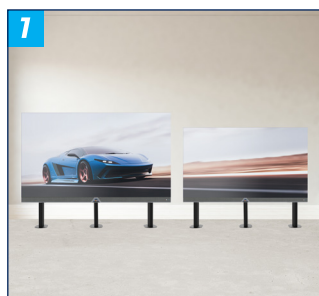

FEATURES

1. 1 Pre-configured mounting kits are available for multiple screen sizes
2. 2 Bolt-Down base features a small footprint for an unobtrusive installation
3. 3 Simple 'hook-on' installation
4. 4 Configurations for standard, slim and ultrawide panels included
   - Assembled from off-the-shelf components for fast order fulfilment
   - Open frame allows panel access for easy servicing and maintenance
   - Easy-to-use adjustments for quick and easy alignment
   - Pre-assembly of major parts for quick and easy installation
   - All mounting hardware included