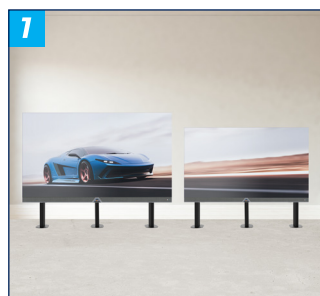

FEATURES

- 1 Pre-configured mounting kits are available for multiple screen sizes
- 2 Bolt-Down base features a small footprint for an unobtrusive installation
- 3 Simple 'hook-on' installation
- 4 Configurations for standard, slim and ultrawide panels included
  - Assembled from off-the-shelf components for fast order fulfilment
  - Open frame allows panel access for easy servicing and maintenance
  - Easy-to-use adjustments for quick and easy alignment
  - Pre-assembly of major parts for quick and easy installation
  - All mounting hardware included