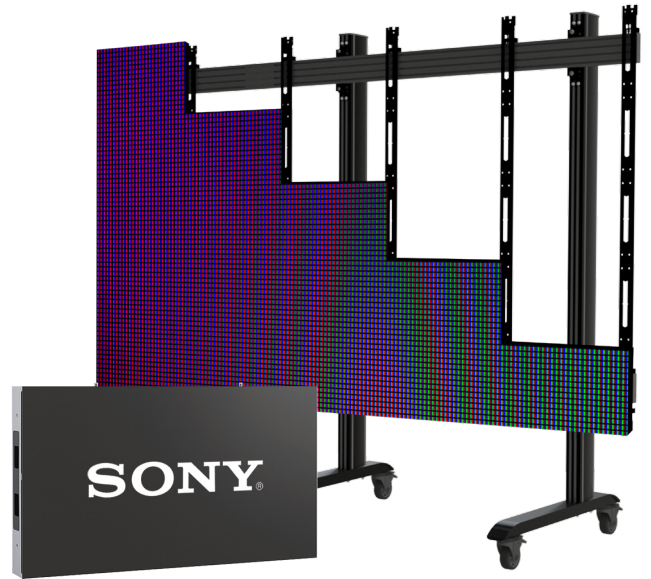

BT9371-SON-CRY

MOBILE DIRECT VIEW LED VIDEOWALL STAND

The BT9371-SON-CRY is a mobile mounting solution suitable for Sony Crystal LED displays. As part of B-Tech's System X range of configurable dvLED mounting solutions, it is available to order as off-the-shelf solutions in a range of common configurations (from 4x4 up to 8x8) including those that match Sony's "soft-bundle" 138" and 220" display LED kits. B-Tech's online dvLED configuration tool allows alternative configurations to be specified online and promptly quoted, with orders fulfilled within a short lead time thanks to our extensive collection of stocked B-Tech components.

SPECIFICATIONS

Compatible Panels **ZRD-BH15D / ZRD-CH15D / ZRD-BH12D / ZRD-CH12D**
 Panel fixing method **Front mounted***
 Color **Black**
 For indoor use only

FEATURES

- 1 Pre-configured 4x4, 5x5, 6x6, 7x7 and 8x8 mounting kits available
 - 5x5 and 8x8 kits are designed for Sony's 138" and 220" "soft bundles"
- 2 Non-marking braked castors allow for convenient manoeuvrability
- 3 Simple 'hook-on' installation
- 4 Bespoke configurations are also available to order to your requirements
 - Assembled from off-the-shelf components for fast order fulfilment
 - Online configuration tool for quick turnaround of quotes
 - System can be extended to any required width for large installations
 - Open frame allows panel access for easy servicing and maintenance
 - Pre-assembly of major parts for quick and easy installation
 - All mounting hardware included

*Hybrid mounting options allow for rear mounted fixings if required

BT9371-SON-CRY

CONFIGURATIONS		PRODUCT CODE	
	4x4	BT9371-FM-4X4-SON-CRY-ZRD	
	5x5	BT9371-FM-5X5-SON-CRY-ZRD	
		BT9371-FM-5X5-SON-CRY-ZRK-138	SUITABLE FOR SONY 138" BUNDLE
	6x6	BT9371-FM-6X6-SON-CRY-ZRD	
	7x7	BT9371-FM-7X7-SON-CRY-ZRD	
	8x8	BT9371-FM-8X8-SON-CRY-ZRD	
		BT9371-FM-8X8-SON-CRY-ZRK-220	SUITABLE FOR SONY 220" BUNDLE