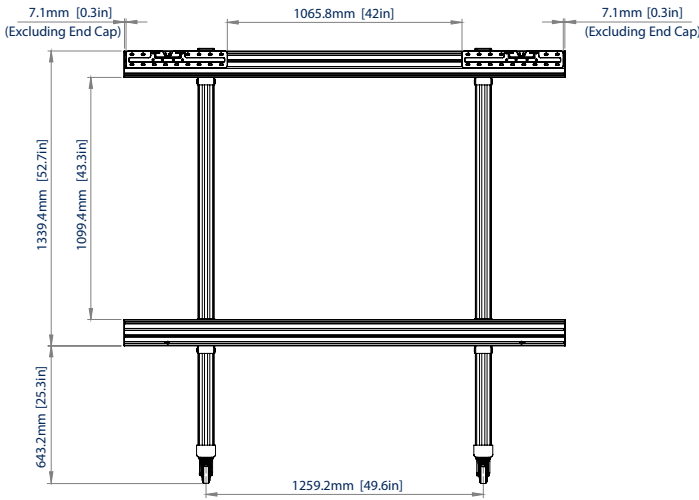

BT9371-SAM110

FRONT VIEW