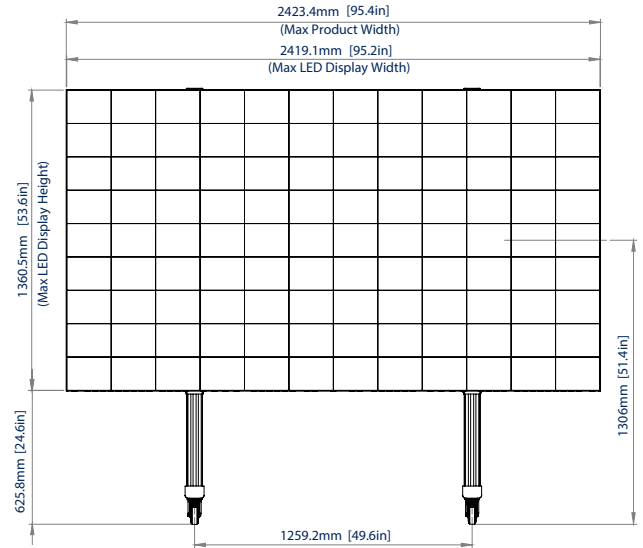

FRONT VIEW WITH DISPLAY