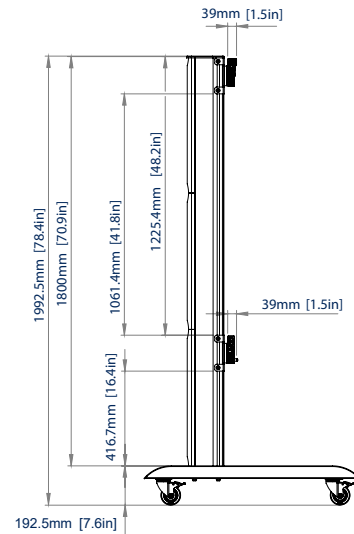

SIDE VIEW

ORDERING INFORMATION

COLOUR	ORDER REF	EAN
Black	BT9371-SAM110/B	5019318310256

RELATED PRODUCTS

PRODUCT CODE	NAME	DESCRIPTION
BT9371-SAM130	Mobile Floor Stand	For Samsung All-in-One 130 inch IAB Display
BT9371-SAM146	Mobile Floor Stand	For Samsung All-in-One 146 inch IAB Display
BT9370-SAM110	Freestanding Floor Stand	For Samsung All-in-One 110 inch IAB Display
BT9372-SAM110	Freestanding Floor Stand	For Samsung All-in-One 110 inch IAB Display

SS-BT9371-SAM110-290725