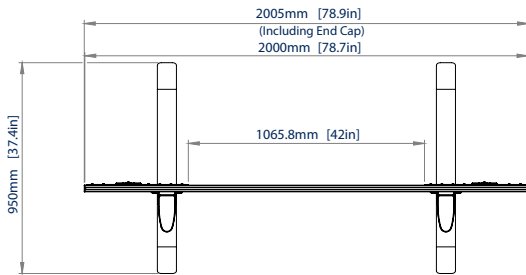

BT9371-SAM110

FRONT VIEW

FRONT VIEW WITH DISPLAY

TOP VIEW

ORDERING INFORMATION

COLOUR	ORDER REF	EAN
Black	BT9371-SAM110/B	5019318310256

RELATED PRODUCTS

PRODUCT CODE	NAME	DESCRIPTION
BT9371-SAM130	Mobile Floor Stand	For Samsung All-in-One 130 inch IAB Display
BT9371-SAM146	Mobile Floor Stand	For Samsung All-in-One 146 inch IAB Display
BT9370-SAM110	Freestanding Floor Stand	For Samsung All-in-One 110 inch IAB Display
BT9372-SAM110	Freestanding Floor Stand	For Samsung All-in-One 110 inch IAB Display

SS-BT9371-SAM110-290725