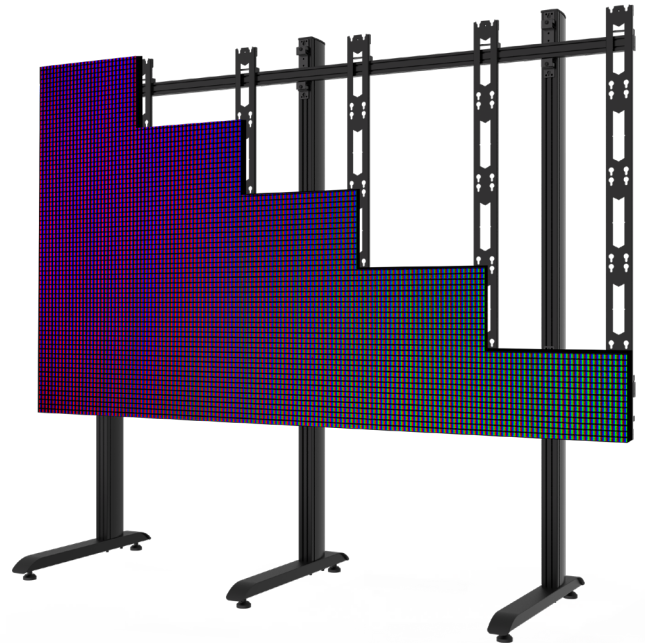

BT9370

UNIVERSAL dvLED STAND FOR ANY CONFIGURATION

Part of B-Tech's System Xpert range, BT9370 is a universal freestanding solution suitable for all dvLED brands and cabinet types, including non-latching cabinets. BT9370 is configurable to your exact needs and requirements, taking into account the cabinet brand, size and configuration. Also available in several other formats including wall-mounted, mobile, bolt-down, ceiling and floor-to-ceiling.

SPECIFICATIONS

Compatible Panels	All Cabinets
Panel fixing method	Front or Rear mounted*
Colour (Rails & Interface Arms)	Black
Colour (Columns)	Black or Silver
For indoor use only	

FEATURES

- 1 Assembled from off-the-shelf components for fast order fulfilment
- 2 Floor base utilises adjustable levelling feet, ideal for uneven surfaces
- 3 Simple 'hook-on' installation with added height and depth adjustment
- 4 Bespoke configurations are available to order to your requirements
 - Online configuration tool for quick turnaround of quotes
 - System can be extended to any required width for large installations
 - Open frame allows panel access for easy servicing and maintenance
 - Pre-assembly of major parts for quick and easy installation
 - All mounting hardware included
 - In depth installation overview video available at www.btechavmounts.com/system-xpert-overview