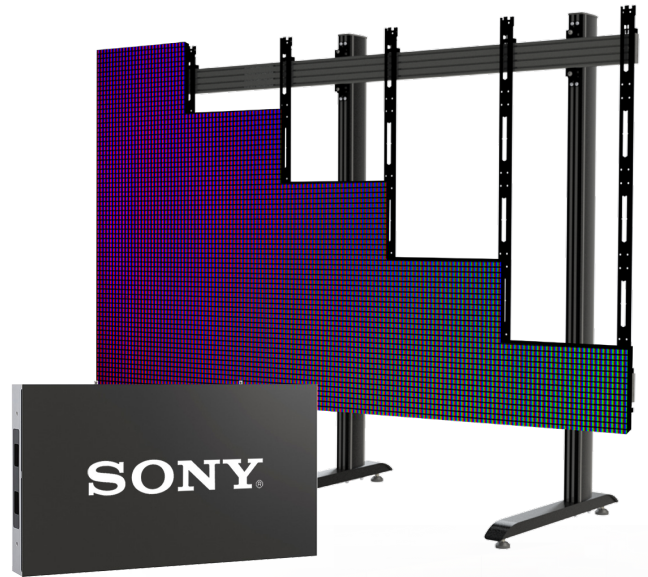

BT9370-SON-CRY

FREESTANDING DIRECT VIEW LED VIDEOWALL STAND

The BT9370-SON-CRY is a freestanding solution suitable for Sony Crystal LED displays. As part of B-Tech's System X range of configurable dvLED mounting solutions, it is available to order as off-the-shelf solutions in a range of common configurations (from 4x4 up to 8x8) including those that match Sony's "soft-bundle" 138" and 220" display LED kits. B-Tech's online dvLED configuration tool allows alternative configurations to be specified online and promptly quoted, with orders fulfilled within a short lead time thanks to our extensive collection of stocked B-Tech components.

SPECIFICATIONS

Compatible Panels **ZRD-BH15D / ZRD-CH15D / ZRD-BH12D / ZRD-CH12D**
 Panel fixing method **Front mounted***
 Colour **Black**
 For indoor use only

FEATURES

- 1 Pre-configured 4x4, 5x5, 6x6, 7x7 and 8x8 mounting kits available
 - 5x5 and 8x8 kits are designed for Sony's 138" and 220" "soft bundles"
- 2 Floor base utilises adjustable levelling feet, ideal for uneven surfaces
- 3 Simple 'hook-on' installation
- 4 Bespoke configurations are also available to order to your requirements
 - Assembled from off-the-shelf components for fast order fulfilment
 - Online configuration tool for quick turnaround of quotes
 - System can be extended to any required width for large installations
 - Open frame allows panel access for easy servicing and maintenance
 - Pre-assembly of major parts for quick and easy installation
 - All mounting hardware included

SUITABLE FOR SONY 138" BUNDLE

SUITABLE FOR SONY 220" BUNDLE

RELATED PRODUCTS

PRODUCT CODE	NAME	DESCRIPTION
BT9370-SON	Freestanding dvLED Solution	Designed to mount a variety of Sony dvLED panels
BT9340-SON-CRY	dvLED Videowall Wall Mount	Designed to mount Sony Crystal LED Panels
BT9371-SON-CRY	Mobile dvLED Solution	Designed to mount Sony Crystal LED Panels
BT9372-SON-CRY	Bolt-Down dvLED Solution	Designed to mount Sony Crystal LED Panels