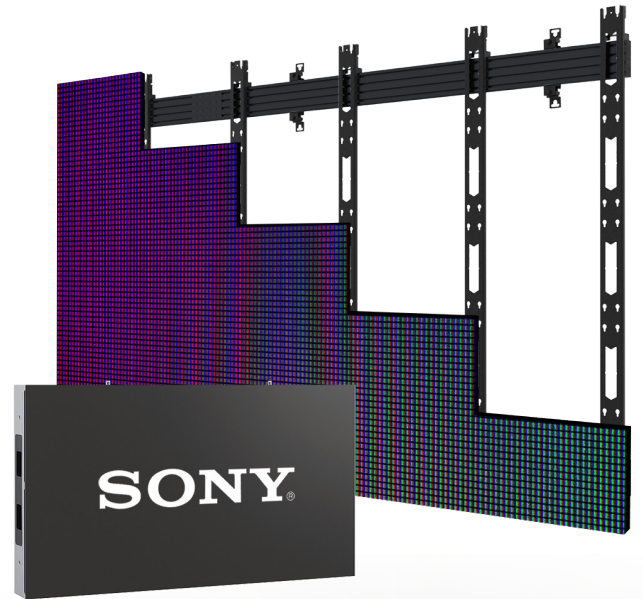

BT9340-SON-CRY

DIRECT VIEW LED VIDEOWALL WALL MOUNT

The BT9340-SON-CRY is a wall-mounted solution suitable for Sony Crystal LED panels. As part of B-Tech's System X range of configurable dvLED mounting solutions, it is available to order as off-the-shelf solutions in a range of common configurations (from 4x4 up to 8x8) including those that match Sony's "soft-bundle" 138" and 220" display dvLED kits. B-Tech's online dvLED configuration tool allows alternative configurations to be specified online and promptly quoted, with orders fulfilled within a short lead time thanks to our extensive collection of stocked B-Tech components.

SPECIFICATIONS

Compatible Panels **ZRD-BH15D / ZRD-CH15D / ZRD-BH12D / ZRD-CH12D**
 Panel fixing method **Front mounted***
 Colour **Black**
 For indoor use only

FEATURES

- 1 Pre-configured 4x4, 5x5, 6x6, 7x7 and 8x8 mounting kits available
 - 5x5 and 8x8 kits are designed for Sony's 138" and 220" "soft bundles"
- 2 Close to the wall install
- 3 Simple 'hook-on' installation
- 4 Bespoke configurations are also available to order to your requirements
 - Assembled from off-the-shelf components for fast order fulfilment
 - Online configuration tool for quick turnaround of quotes
 - System can be extended to any required width for large installations
 - Open frame allows panel access for easy servicing and maintenance
 - Pre-assembly of major parts for quick and easy installation
 - All mounting hardware included

*Hybrid mounting options allow for rear mounted fixings if required

BT9340-SON-CRY

CONFIGURATIONS		PRODUCT CODE	
	4x4	BT9340-FM-4X4-SON-CRY-ZRD	
	5x5	BT9340-FM-5X5-SON-CRY-ZRD	
		BT9340-FM-5X5-SON-CRY-ZRK-138	SUITABLE FOR SONY 138" BUNDLE
	6x6	BT9340-FM-6X6-SON-CRY-ZRD	
	7x7	BT9340-FM-7X7-SON-CRY-ZRD	
	8x8	BT9340-FM-8X8-SON-CRY-ZRD	
		BT9340-FM-8X8-SON-CRY-ZRK-220	SUITABLE FOR SONY 220" BUNDLE