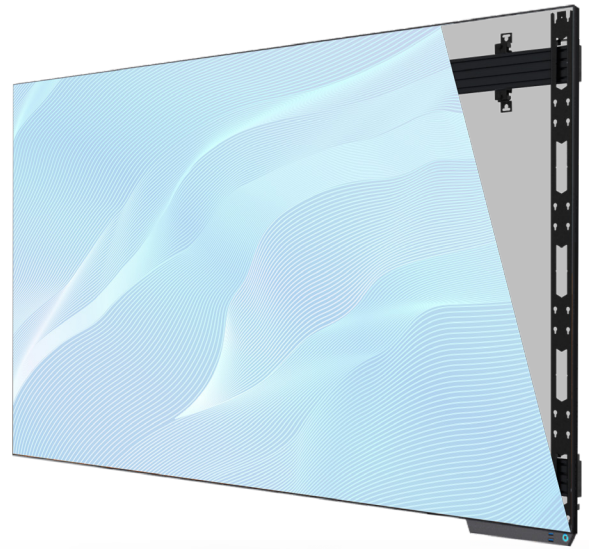

BT9340-ABS-ICON-E

DIRECT VIEW LED VIDEOWALL WALL MOUNT

The BT9340-ABS-ICON-E is a wall mounted solution suitable for Absenicon E Series Cost-effective All-in-One Screens*. As part of B-Tech's System X range of configurable dvLED mounting solutions, it is available to order as off-the-shelf solutions in a range of pre-configured sizes. The Absenicon E Series Cost-effective All-in-One Screens mount securely to our solutions, and due to our extensive collection of stocked B-Tech components we can ensure orders are fulfilled within a short lead time.

SPECIFICATIONS

Compatible Panels	Absenicon E Series Cost-effective All-in-One Screens
Panel fixing method	Rear mounted
Colour (Interface Arms)	Black
Colour (Rails)	Black or Silver
For indoor use only	

FEATURES

- 1 Pre-configured mounting kits are available for multiple screen sizes
- 2 Close to the wall install
- 3 Simple 'hook-on' installation
- 4 Configurations for Absenicon C, M and X Series also available
 - Assembled from off-the-shelf components for fast order fulfilment
 - Open frame allows panel access for easy servicing and maintenance
 - Easy-to-use adjustments for quick and easy alignment
 - Pre-assembly of major parts for quick and easy installation
 - All mounting hardware included