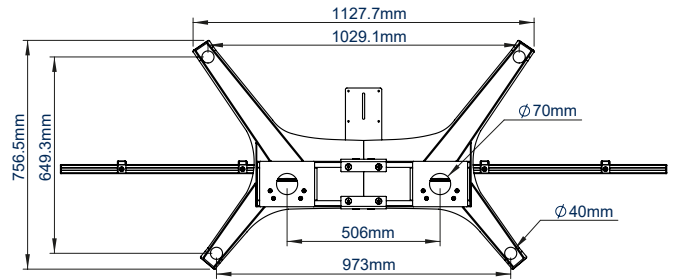

BOTTOM VIEW