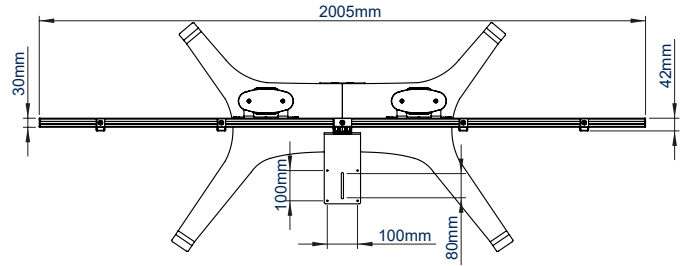

BT8712

TOP VIEW

ORDERING INFORMATION

COLOR	ORDER REF	BARCODE
Black	BT8712/B	5019318303708
Silver & Black	BT8712/BS	5019318303715

RELATED PRODUCTS

PRODUCT CODE	NAME	DESCRIPTION
BT7884	Flip-Down AV Storage Tray	Designed to hold & hide AV accessories & power supplies
BT8711	Premium Bolt Down Twin Screen VC Stand - 2M	Designed for screens up to 65"
BT8710	Premium Floor-to-Wall Twin Screen VC Stand - 2M	Designed for screens up to 65"
BTF845	Universal Twin Screen VC Stand	Designed for screens up to 55"

SS-V2-BT8712-110725