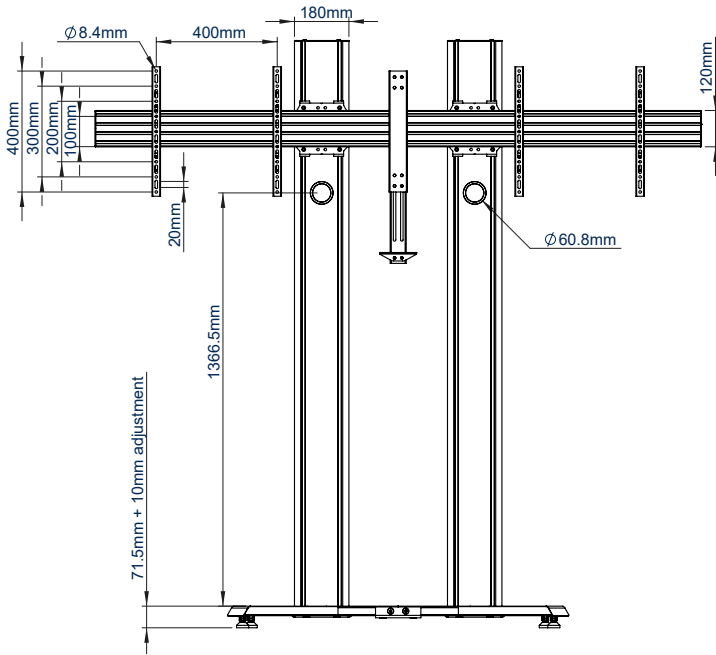

BT8712

FRONT VIEW