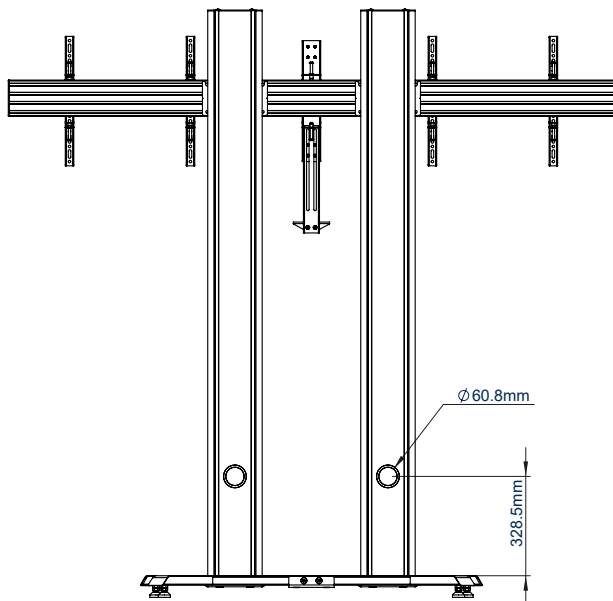

BT8712

REAR VIEW

ORDERING INFORMATION

COLOR	ORDER REF	BARCODE
Black	BT8712/B	5019318303708
Silver & Black	BT8712/BS	5019318303715

RELATED PRODUCTS

PRODUCT CODE	NAME	DESCRIPTION
BT7884	Flip-Down AV Storage Tray	Designed to hold & hide AV accessories & power supplies
BT8711	Premium Bolt Down Twin Screen VC Stand - 2M	Designed for screens up to 65"
BT8710	Premium Floor-to-Wall Twin Screen VC Stand - 2M	Designed for screens up to 65"
BTF845	Universal Twin Screen VC Stand	Designed for screens up to 55"

SS-V2-BT8712-110725