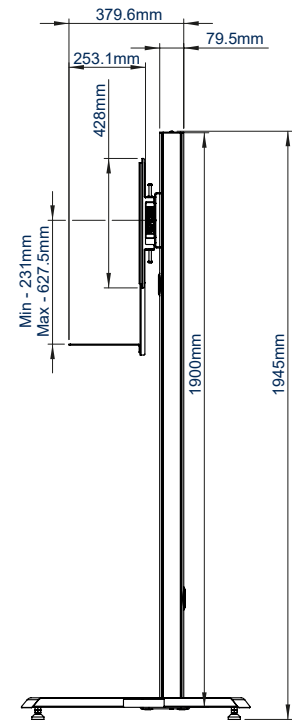

SIDE VIEW

ORDERING INFORMATION

COLOR	ORDER REF	BARCODE
Black	BT8712/B	5019318303708
Silver & Black	BT8712/BS	5019318303715

RELATED PRODUCTS

PRODUCT CODE	NAME	DESCRIPTION
BT7884	Flip-Down AV Storage Tray	Designed to hold & hide AV accessories & power supplies
BT8711	Premium Bolt Down Twin Screen VC Stand - 2M	Designed for screens up to 65"
BT8710	Premium Floor-to-Wall Twin Screen VC Stand - 2M	Designed for screens up to 65"
BTF845	Universal Twin Screen VC Stand	Designed for screens up to 55"

SS-V2-BT8712-110725