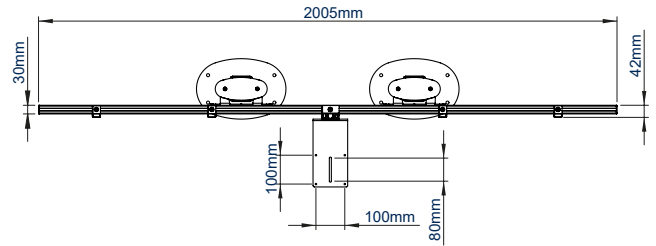

BT8711

TOP VIEW

ORDERING INFORMATION

COLOR	ORDER REF	BARCODE
Black	BT8711/B	5019318303685
Silver & Black	BT8711/BS	5019318303692

RELATED PRODUCTS

PRODUCT CODE	NAME	DESCRIPTION
BT7884	Flip-Down AV Storage Tray	Designed to hold & hide AV accessories & power supplies
BT8710	Premium Floor-to-Wall Twin Screen VC Stand - 2M	Designed for screens up to 65"
BT8712	Premium Freestanding Twin Screen VC Stand - 2M	Designed for screens up to 65"
BTF845	Universal Twin Screen VC Stand	Designed for screens up to 55"

SS-V2-BT8711-100725