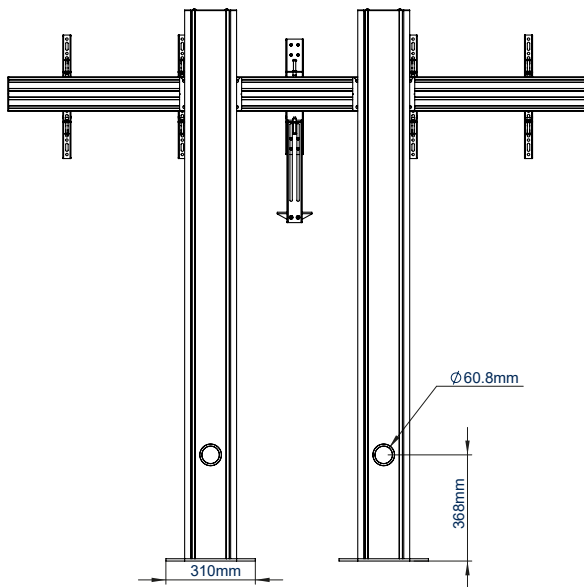

BT8711

REAR VIEW

ORDERING INFORMATION

COLOR	ORDER REF	BARCODE
Black	BT8711/B	5019318303685
Silver & Black	BT8711/BS	5019318303692

RELATED PRODUCTS

PRODUCT CODE	NAME	DESCRIPTION
BT7884	Flip-Down AV Storage Tray	Designed to hold & hide AV accessories & power supplies
BT8710	Premium Floor-to-Wall Twin Screen VC Stand - 2M	Designed for screens up to 65"
BT8712	Premium Freestanding Twin Screen VC Stand - 2M	Designed for screens up to 65"
BTF845	Universal Twin Screen VC Stand	Designed for screens up to 55"

SS-V2-BT8711-100725