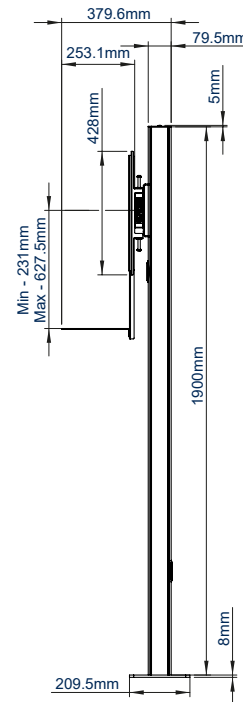

SIDE VIEW

ORDERING INFORMATION

COLOR	ORDER REF	BARCODE
Black	BT8711/B	5019318303685
Silver & Black	BT8711/BS	5019318303692

RELATED PRODUCTS

PRODUCT CODE	NAME	DESCRIPTION
BT7884	Flip-Down AV Storage Tray	Designed to hold & hide AV accessories & power supplies
BT8710	Premium Floor-to-Wall Twin Screen VC Stand - 2M	Designed for screens up to 65"
BT8712	Premium Freestanding Twin Screen VC Stand - 2M	Designed for screens up to 65"
BTF845	Universal Twin Screen VC Stand	Designed for screens up to 55"

SS-V2-BT8711-100725