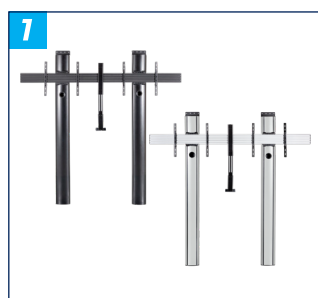

BT8711

PREMIUM BOLT DOWN TWIN SCREEN VC STAND 2M

The BT8711 is a 2m tall, premium twin screen video conferencing stand which can be customized with optional media storage solutions. As part of B-Tech's Mode-AL brand of high-end display solutions, the BT8711 features a premium aesthetic which is perfectly suited to corporate office spaces and UC applications such as in boardrooms or conference facilities. Designed to mount screens at a fixed location, the stand bolts to the floor with a minimal footprint and features integrated cable management to ensure a smart and stylish installation which is in keeping with the high-end, contemporary aesthetic.

SPECIFICATIONS

Recommended screen size	56" - 65"
Max load	154lbs per screen
VESA® & non-VESA fixings	up to 600 x 400
Dimensions	W : 78.7" H : 77.5" D : 6.5"
Color option	Black or Silver & Black

FEATURES

- 1** Available in Black or Silver & Black
 - 2** Integrated cable management throughout the vertical column
 - 3** Includes adjustable VC camera shelf, ideal for mounting a camera above or below the screens
 - 4** Arms feature levelling screws to adjust the screen height
- Designed to mount two screens close to the wall whilst keeping all cables neatly hidden
 - Universal design with a premium high-end aesthetic
 - VC shelf fits most cameras with 1/4" thread with 100 x 100 fixing points
 - Small footprint for an unobtrusive installation into confined areas
 - Safety screws help prevent unauthorized removal of screens
 - Easily accessorized with a flip-down media storage tray (available separately)
 - Simple 'hook-on' screen installation

RECOMMENDED MAX SCREEN	MAX LOAD	MAX VESA	POST INSTALL ALIGNMENT	QR CODE
65" 165cm	154lbs	600 x 400	← →	

BT8711

FRONT VIEW

BOTTOM VIEW

TOP VIEW

REAR VIEW

SIDE VIEW

ORDERING INFORMATION