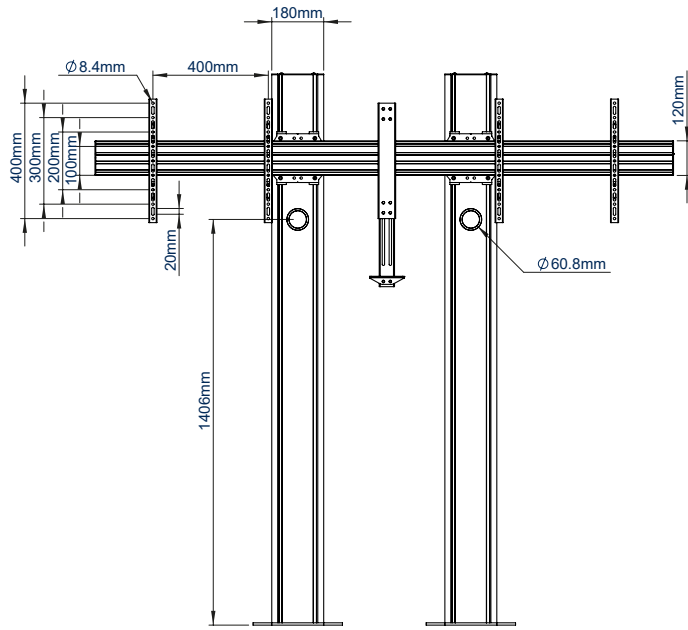

BT8711

FRONT VIEW