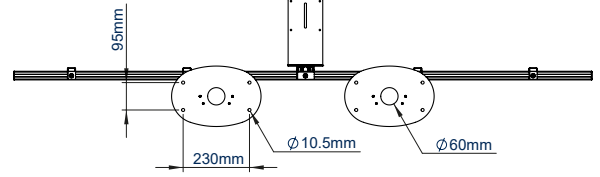

BOTTOM VIEW