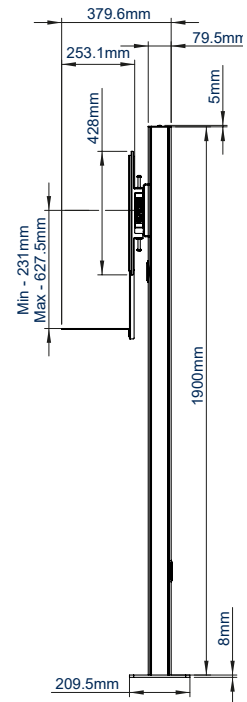

SIDE VIEW

ORDERING INFORMATION

COLOUR	ORDER REF	EAN
Black	BT8711/B	5019318303685
Silver & Black	BT8711/BS	5019318303692

RELATED PRODUCTS

PRODUCT CODE	NAME	DESCRIPTION
BT7884	Flip-Down AV Storage Tray	Designed to hold & hide AV accessories & power supplies
BT8710	Premium Floor-to-Wall Twin Screen VC Stand - 2M	Designed for screens up to 65"
BT8712	Premium Freestanding Twin Screen VC Stand - 2M	Designed for screens up to 65"
BTF845	Universal Twin Screen VC Stand	Designed for screens up to 55"

SS-V2-BT8711-190924