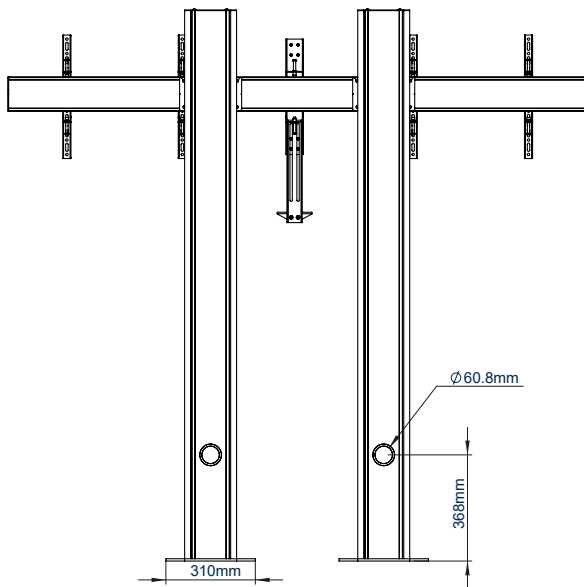

BT8711

REAR VIEW

ORDERING INFORMATION

COLOUR	ORDER REF	EAN
Black	BT8711/B	5019318303685
Silver & Black	BT8711/BS	5019318303692

RELATED PRODUCTS

PRODUCT CODE	NAME	DESCRIPTION
BT7884	Flip-Down AV Storage Tray	Designed to hold & hide AV accessories & power supplies
BT8710	Premium Floor-to-Wall Twin Screen VC Stand - 2M	Designed for screens up to 65"
BT8712	Premium Freestanding Twin Screen VC Stand - 2M	Designed for screens up to 65"
BTF845	Universal Twin Screen VC Stand	Designed for screens up to 55"

SS-V2-BT8711-190924