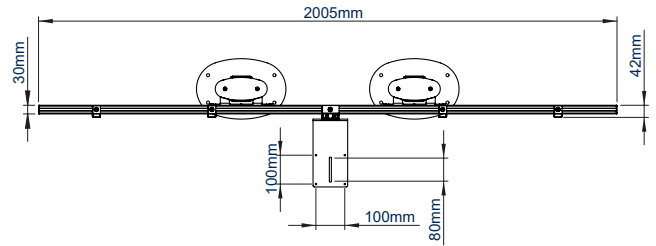

BT8711

TOP VIEW

ORDERING INFORMATION

COLOUR	ORDER REF	EAN
Black	BT8711/B	5019318303685
Silver & Black	BT8711/BS	5019318303692

RELATED PRODUCTS

PRODUCT CODE	NAME	DESCRIPTION
BT7884	Flip-Down AV Storage Tray	Designed to hold & hide AV accessories & power supplies
BT8710	Premium Floor-to-Wall Twin Screen VC Stand - 2M	Designed for screens up to 65"
BT8712	Premium Freestanding Twin Screen VC Stand - 2M	Designed for screens up to 65"
BTF845	Universal Twin Screen VC Stand	Designed for screens up to 55"

SS-V2-BT8711-190924