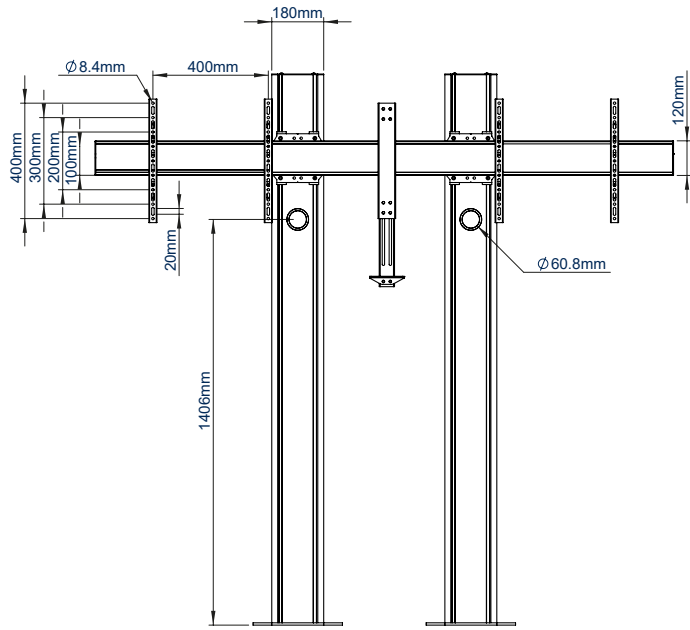

BT8711

FRONT VIEW