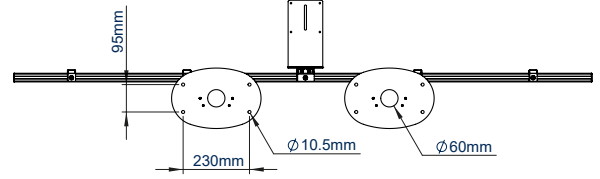

BOTTOM VIEW