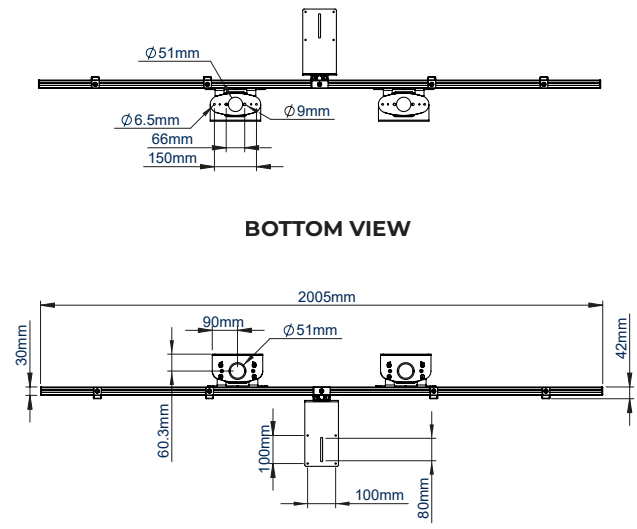

BOTTOM VIEW

TOP VIEW