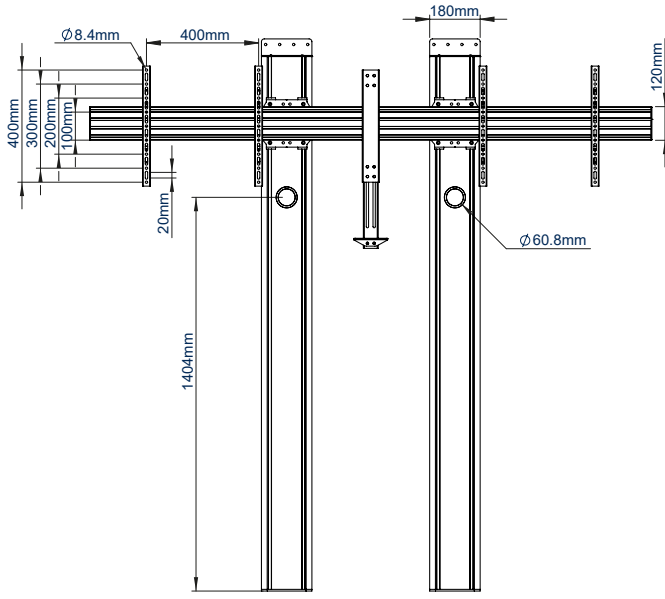

BT8710

FRONT VIEW