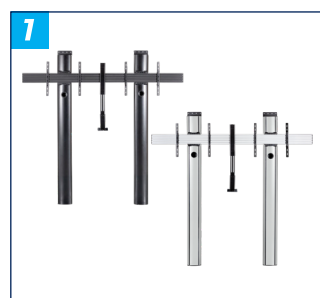

SPECIFICATIONS

Recommended screen size	56" - 65"
Max load	154lbs per screen
VESA® & non-VESA fixings	up to 600 x 400
Dimensions	W : 7.9" H : 77.5" D : 6.5"
Color option	Black or Silver & Black

FEATURES

- 1** Available in Black or Silver & Black
 - 2** Integrated cable management throughout the vertical column
 - 3** Includes adjustable VC camera shelf, ideal for mounting a camera above or below the screens
 - 4** Low profile design that allows you to fix directly to the wall and floor
- Designed to mount two screens close to the wall whilst keeping all cables neatly hidden
 - Universal design with a premium high-end aesthetic
 - VC shelf fits most cameras with 1/4" thread with 100 x 100 fixing points
 - Arms feature levelling screws to adjust the screen height
 - Small footprint for an unobtrusive installation into confined areas
 - Safety screws help prevent unauthorized removal of screens
 - Easily accessorized with a flip-down media storage tray (available separately)
 - Simple 'hook-on' screen installation

RECOMMENDED MAX SCREEN	MAX LOAD	MAX VESA	POST INSTALL ALIGNMENT	QR CODE
65" 165cm	154lbs	600 x 400	← →	

BT8710

FRONT VIEW

BOTTOM VIEW

TOP VIEW

REAR VIEW

SIDE VIEW

ORDERING INFORMATION

COLOR	ORDER REF	BARCODE
Black	BT8710/B	5019318303661
Silver & Black	BT8710/BS	5019318303678

RELATED PRODUCTS

PRODUCT CODE	NAME	DESCRIPTION
BT7884	Flip-Down AV Storage Tray	Designed to hold & hide AV accessories & power supplies
BT8711	Premium Bolt Down Twin Screen VC Stand - 2M	Designed for screens up to 65"
BT8712	Premium Freetsanding Twin Screen VC Stand - 2M	Designed for screens up to 65"
BT8514	Universal Twin Screen VC Cart	Designed for screens up to 46"