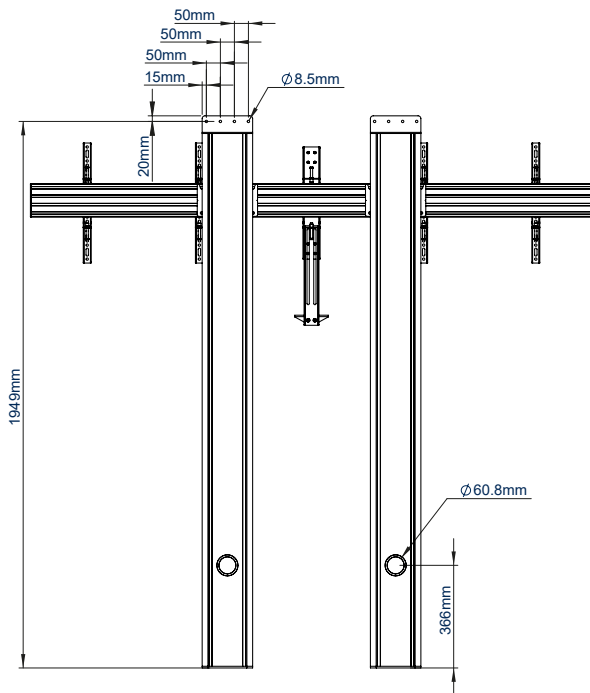

BT8710

REAR VIEW

ORDERING INFORMATION

COLOR	ORDER REF	BARCODE
Black	BT8710/B	5019318303661
Silver & Black	BT8710/BS	5019318303678

RELATED PRODUCTS

PRODUCT CODE	NAME	DESCRIPTION
BT7884	Flip-Down AV Storage Tray	Designed to hold & hide AV accessories & power supplies
BT8711	Premium Bolt Down Twin Screen VC Stand - 2M	Designed for screens up to 65"
BT8712	Premium Freetsanding Twin Screen VC Stand - 2M	Designed for screens up to 65"
BT8514	Universal Twin Screen VC Cart	Designed for screens up to 46"

SS-V2-BT8710-150725