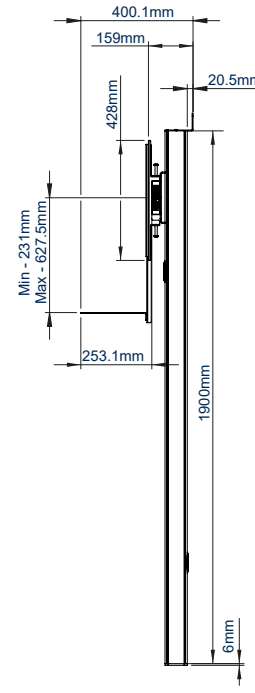

SIDE VIEW

ORDERING INFORMATION

COLOR	ORDER REF	BARCODE
Black	BT8710/B	5019318303661
Silver & Black	BT8710/BS	5019318303678

RELATED PRODUCTS

PRODUCT CODE	NAME	DESCRIPTION
BT7884	Flip-Down AV Storage Tray	Designed to hold & hide AV accessories & power supplies
BT8711	Premium Bolt Down Twin Screen VC Stand - 2M	Designed for screens up to 65"
BT8712	Premium Freetsanding Twin Screen VC Stand - 2M	Designed for screens up to 65"
BT8514	Universal Twin Screen VC Cart	Designed for screens up to 46"

SS-V2-BT8710-150725