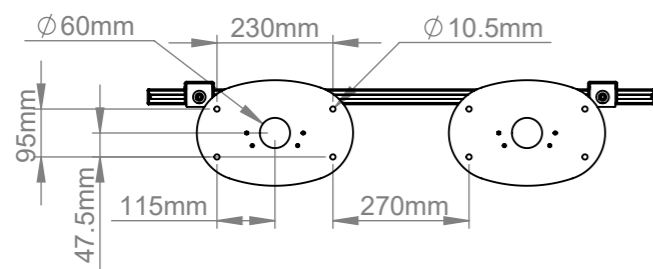

ISOMETRIC VIEW

B-Tech International Design & Manufacturing Limited
Part of the B-Tech International Group

B-Tech No: BT8708
Title: Premium Bolt Down Single Screen Twin Column UC Stand - 2m

UNLESS OTHERWISE SPECIFIED DIMENSIONS ARE IN MILLIMETERS

Size: A3
Scale: 1:15
Sheet: 1 of 1

Revision: R01
Date: 10/08/2021
File Name: BTD-BT8708