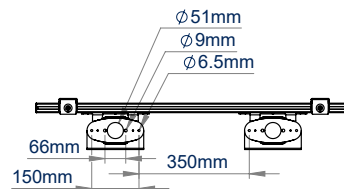

BOTTOM VIEW

ORDERING INFORMATION

COLOR	ORDER REF	BARCODE
Black	BT8707/B	5019318303609

RELATED PRODUCTS

PRODUCT CODE	NAME	DESCRIPTION
BT8390-SA	Adjustable Accessory Mounting Arm	Designed for VC cameras when used with BT7863
BT7863	Small AV Accessory Shelf	Designed for use with BT8390-SA to mount VC cameras
BT7884	Flip-Down AV Storage Tray	Designed to hold & hide AV accessories & power supplies
BT8708	Premium Bolt Down Single Screen UC Stand - 2M	Designed for screens up to 100"