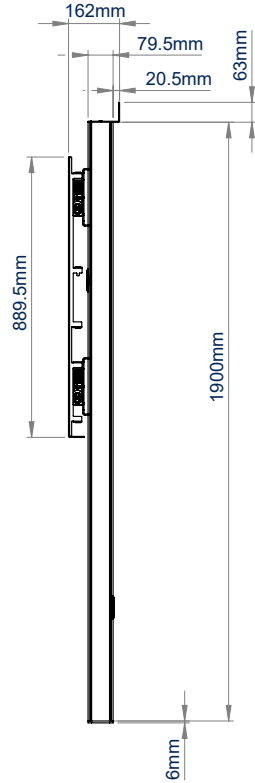

BT8707

SIDE VIEW

REAR VIEW

BOTTOM VIEW

ORDERING INFORMATION

COLOR	ORDER REF	BARCODE
Black	BT8707/B	5019318303609

RELATED PRODUCTS

PRODUCT CODE	NAME	DESCRIPTION
BT8390-SA	Adjustable Accessory Mounting Arm	Designed for VC cameras when used with BT7863
BT7863	Small AV Accessory Shelf	Designed for use with BT8390-SA to mount VC cameras
BT7884	Flip-Down AV Storage Tray	Designed to hold & hide AV accessories & power supplies
BT8708	Premium Bolt Down Single Screen UC Stand - 2M	Designed for screens up to 100"