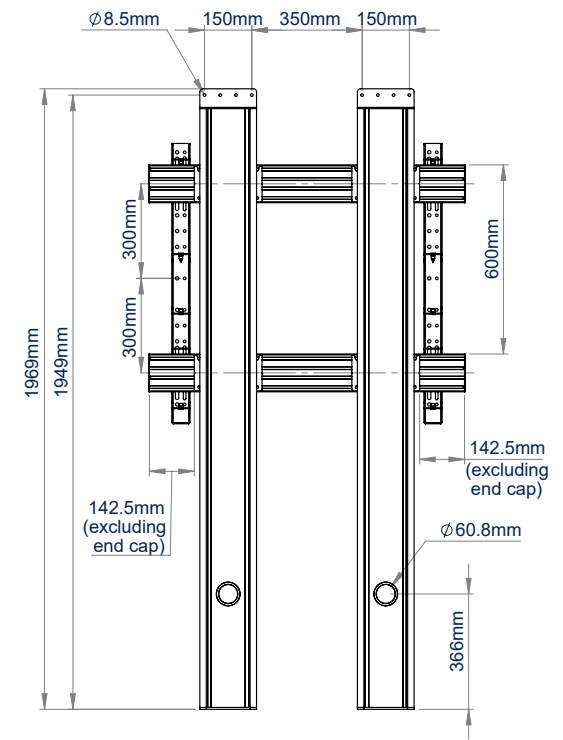

BT8707

REAR VIEW

BOTTOM VIEW

ORDERING INFORMATION

COLOR	ORDER REF	BARCODE
Black	BT8707/B	5019318303609

RELATED PRODUCTS

PRODUCT CODE	NAME	DESCRIPTION
BT8390-SA	Adjustable Accessory Mounting Arm	Designed for VC cameras when used with BT7863
BT7863	Small AV Accessory Shelf	Designed for use with BT8390-SA to mount VC cameras
BT7884	Flip-Down AV Storage Tray	Designed to hold & hide AV accessories & power supplies
BT8708	Premium Bolt Down Single Screen UC Stand - 2M	Designed for screens up to 100"