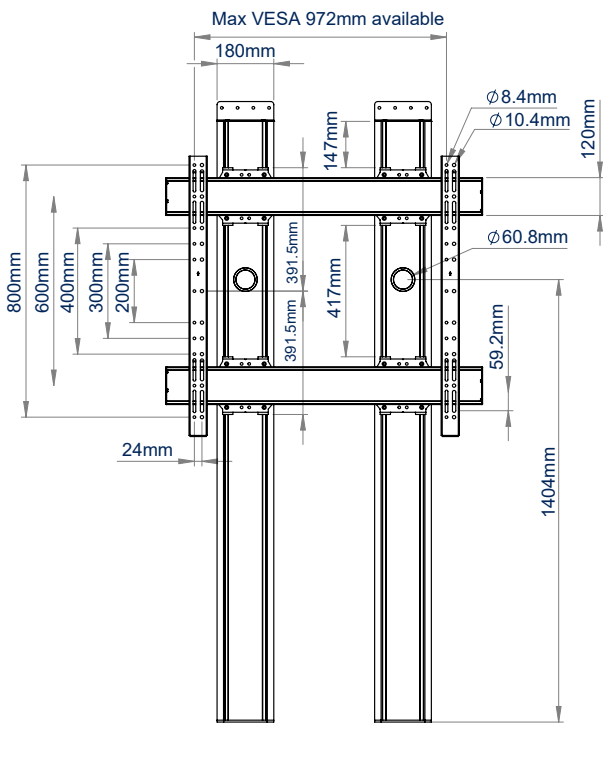

BT8707

FRONT VIEW