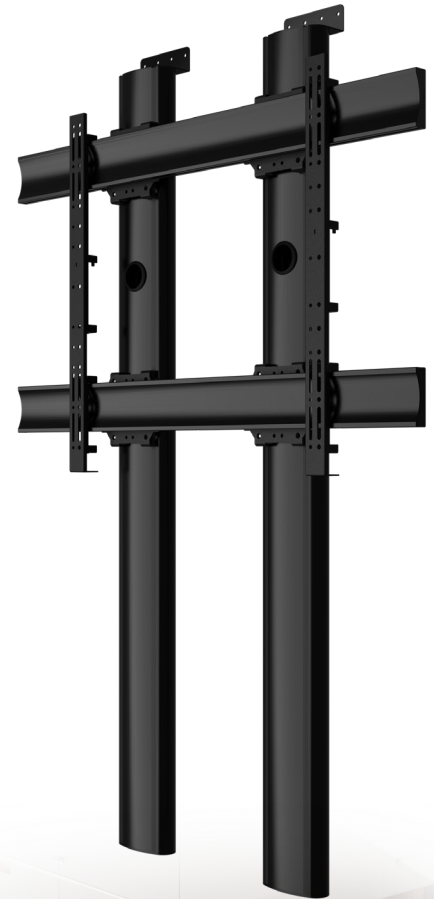

BT8707

PREMIUM FLOOR-TO-WALL SINGLE SCREEN TWIN COLUMN UC STAND

2M

The **BT8707** is a 2m tall, premium flat screen display stand which can be customized with a variety of optional accessories such as VC shelves and media storage solutions. As part of B-Tech's ModeAL brand of high-end display solutions, the BT8707 features a premium aesthetic which is perfectly suited to corporate office spaces and UC applications such as in boardrooms or conference facilities. Designed to mount XL screens close to the wall, the stand bolts to the floor with a minimal footprint and features integrated cable management to ensure a smart and stylish installation which is in keeping with the high-end, contemporary aesthetic.

SPECIFICATIONS

Recommended screen size	65" - 100"
Max load	441lbs
VESA® and non-VESA fixings	up to 972 x 800
Dimensions	W : 39.4" D : 6.5" H : 77.5"
Color	Blac

FEATURES

- 1 Available in Black
 - 2 Integrated cable management throughout the vertical column
 - 3 Accessories such as VC Shelves & media storage can be fitted easily (available separately)
 - 4 Low profile design that allows you to fix directly to the wall and floor
- Designed to mount a screen close to the wall whilst keeping all cables neatly hidden
 - Suitable for landscape or portrait mounting
 - Arms feature levelling screws to adjust the screen height
 - Small footprint for an unobtrusive installation into confined areas
 - Integrated cable management
 - Safety screws help prevent unauthorized removal of screens
 - Easily accessorized with a flip-down media storage tray and VC shelf (available separately), which can be positioned above or below the screen
 - Simple 'hook-on' screen installation

RECOMMENDED MAX SCREEN	MAX LOAD	MAX VESA	POST INSTALL ALIGNMENT	QR CODE
100" 254cm	441lbs	900	← →	

BT8707

FRONT VIEW

SIDE VIEW

REAR VIEW

TOP VIEW

BOTTOM VIEW

ORDERING INFORMATION