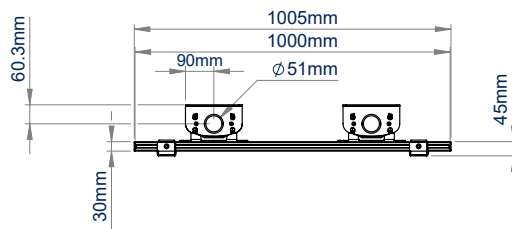

BT8707

REAR VIEW

TOP VIEW

BOTTOM VIEW

ORDERING INFORMATION

COLOR	ORDER REF	BARCODE
Black	BT8707/B	5019318303609

RELATED PRODUCTS

PRODUCT CODE	NAME	DESCRIPTION
BT8390-SA	Adjustable Accessory Mounting Arm	Designed for VC cameras when used with BT7863
BT7863	Small AV Accessory Shelf	Designed for use with BT8390-SA to mount VC cameras
BT7884	Flip-Down AV Storage Tray	Designed to hold & hide AV accessories & power supplies
BT8708	Premium Bolt Down Single Screen UC Stand - 2M	Designed for screens up to 100"