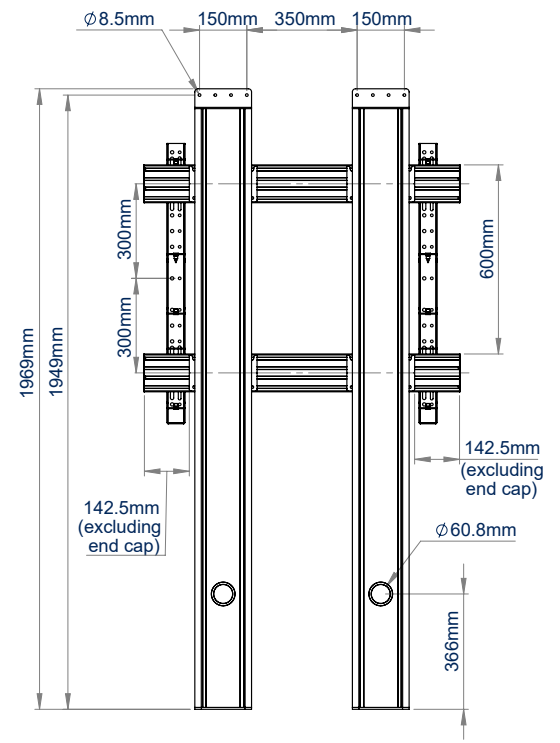

BT8707

REAR VIEW

BOTTOM VIEW

ORDERING INFORMATION

COLOUR	ORDER REF	EAN
Black	BT8707/B	5019318303609
Silver & Black	BT8707/BS	5019318303616

RELATED PRODUCTS

PRODUCT CODE	NAME	DESCRIPTION
BT8390-SA	Adjustable Accessory Mounting Arm	Designed for VC cameras when used with BT7863
BT7863	Small AV Accessory Shelf	Designed for use with BT8390-SA to mount VC cameras
BT7884	Flip-Down AV Storage Tray	Designed to hold & hide AV accessories & power supplies
BT8708	Premium Bolt Down Single Screen UC Stand - 2M	Designed for screens up to 100"

SS-V2-BT8707-080825