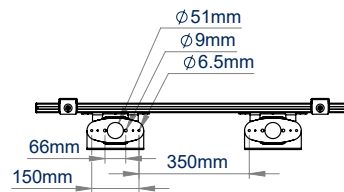

BOTTOM VIEW

ORDERING INFORMATION

COLOUR	ORDER REF	EAN
Black	BT8707/B	5019318303609
Silver & Black	BT8707/BS	5019318303616

RELATED PRODUCTS

PRODUCT CODE	NAME	DESCRIPTION
BT8390-SA	Adjustable Accessory Mounting Arm	Designed for VC cameras when used with BT7863
BT7863	Small AV Accessory Shelf	Designed for use with BT8390-SA to mount VC cameras
BT7884	Flip-Down AV Storage Tray	Designed to hold & hide AV accessories & power supplies
BT8708	Premium Bolt Down Single Screen UC Stand - 2M	Designed for screens up to 100"

SS-V2-BT8707-080825