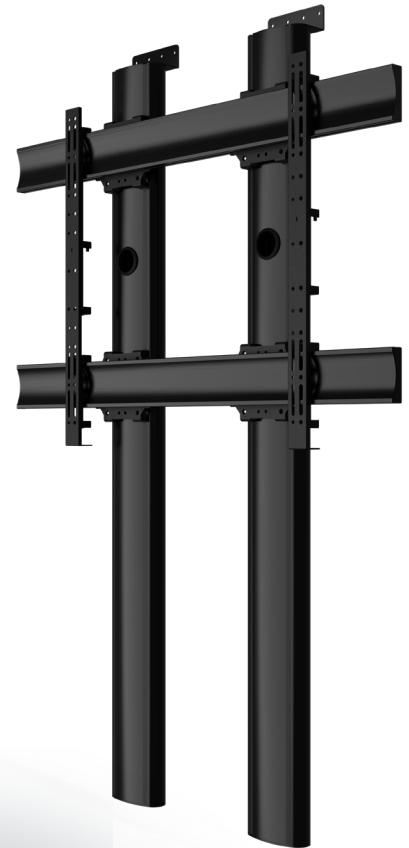

# BT8707

## PREMIUM FLOOR-TO-WALL SINGLE SCREEN TWIN COLUMN UC STAND

2M

The BT8707 is a 2m tall, premium flat screen display stand which can be customised with a variety of optional accessories such as VC shelves and media storage solutions. As part of B-Tech's ModeAL brand of high-end display solutions, the BT8707 features a premium aesthetic which is perfectly suited to corporate office spaces and UC applications such as in boardrooms or conference facilities. Designed to mount XL screens close to the wall, the stand bolts to the floor with a minimal footprint and features integrated cable management to ensure a smart and stylish installation which is in keeping with the high-end, contemporary aesthetic.

### SPECIFICATIONS

Recommended screen size	<b>65" - 100"</b>
Max load	<b>200kg</b>
VESA® and non-VESA fixings	up to <b>972 x 800mm</b>
Dimensions	W : <b>1000mm</b> D : <b>165mm</b> H : <b>1969mm</b>
Colour options	<b>Black</b> or <b>Silver &amp; Black</b>

### FEATURES

- 1 Available in Black or Silver & Black
- 2 Integrated cable management throughout the vertical column
- 3 Accessories such as VC Shelves & media storage can be fitted easily (available separately)
- 4 Low profile design that allows you to fix directly to the wall and floor
  - Designed to mount a screen close to the wall whilst keeping all cables neatly hidden
  - Suitable for landscape or portrait mounting
  - Arms feature levelling screws to adjust the screen height
  - Small footprint for an unobtrusive installation into confined areas
  - Integrated cable management
  - Safety screws help prevent unauthorised removal of screens
  - Easily accessorised with a flip-down media storage tray and VC shelf (available separately), which can be positioned above or below the screen
  - Simple 'hook-on' screen installation