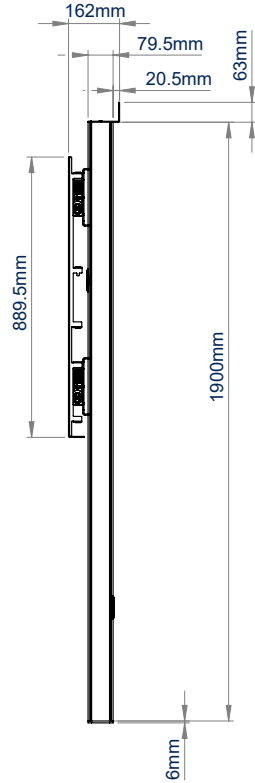

BT8707

SIDE VIEW

REAR VIEW

BOTTOM VIEW

ORDERING INFORMATION

COLOUR	ORDER REF	EAN
Black	BT8707/B	5019318303609
Silver & Black	BT8707/BS	5019318303616

RELATED PRODUCTS

PRODUCT CODE	NAME	DESCRIPTION
BT8390-SA	Adjustable Accessory Mounting Arm	Designed for VC cameras when used with BT7863
BT7863	Small AV Accessory Shelf	Designed for use with BT8390-SA to mount VC cameras
BT7884	Flip-Down AV Storage Tray	Designed to hold & hide AV accessories & power supplies
BT8708	Premium Bolt Down Single Screen UC Stand - 2M	Designed for screens up to 100"

SS-V2-BT8707-080825