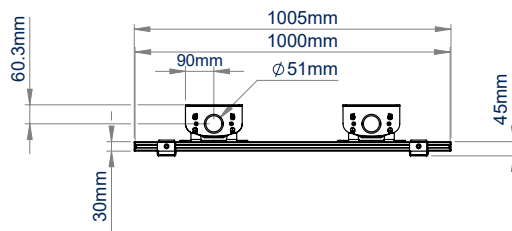

BT8707

REAR VIEW

TOP VIEW

BOTTOM VIEW

ORDERING INFORMATION

COLOUR	ORDER REF	EAN
Black	BT8707/B	5019318303609
Silver & Black	BT8707/BS	5019318303616

RELATED PRODUCTS

PRODUCT CODE	NAME	DESCRIPTION
BT8390-SA	Adjustable Accessory Mounting Arm	Designed for VC cameras when used with BT7863
BT7863	Small AV Accessory Shelf	Designed for use with BT8390-SA to mount VC cameras
BT7884	Flip-Down AV Storage Tray	Designed to hold & hide AV accessories & power supplies
BT8708	Premium Bolt Down Single Screen UC Stand - 2M	Designed for screens up to 100"

SS-V2-BT8707-080825