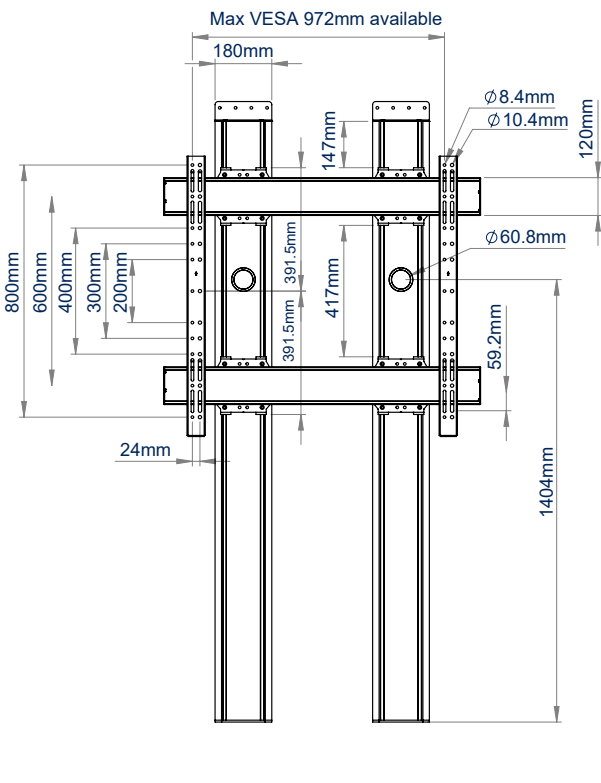

BT8707

FRONT VIEW