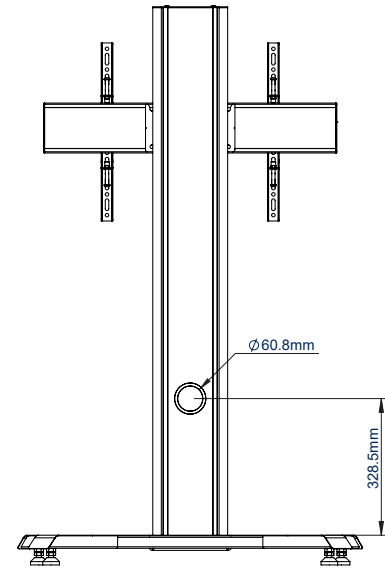

BT8705

REAR VIEW

TOP VIEW

ORDERING INFORMATION

COLOUR	ORDER REF	EAN
Black	BT8705/B	5019318303562
Silver & Black	BT8705/BS	5019318303579

RELATED PRODUCTS

PRODUCT CODE	NAME	DESCRIPTION
BT8390-SA	Adjustable Accessory Mounting Arm	Designed for VC cameras when used with BT7863
BT7863	Small AV Accessory Shelf	Designed for use with BT8390-SA to mount VC cameras
BT7884	Flip-Down AV Storage Tray	Designed to hold & hide AV accessories & power supplies
BTW075-4	3" Braked Castors - Pack of 4	Converts BT8705 into a mobile solution

SS-V2-BT8705-070825