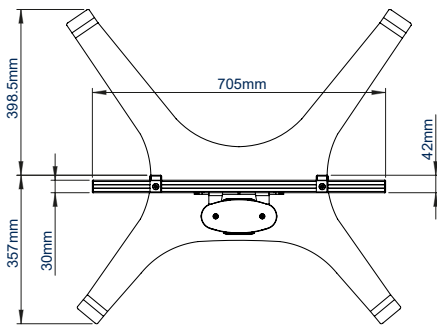

BT8705

TOP VIEW

ORDERING INFORMATION

COLOUR	ORDER REF	EAN
Black	BT8705/B	5019318303562
Silver & Black	BT8705/BS	5019318303579

RELATED PRODUCTS

PRODUCT CODE	NAME	DESCRIPTION
BT8390-SA	Adjustable Accessory Mounting Arm	Designed for VC cameras when used with BT7863
BT7863	Small AV Accessory Shelf	Designed for use with BT8390-SA to mount VC cameras
BT7884	Flip-Down AV Storage Tray	Designed to hold & hide AV accessories & power supplies
BTW075-4	3" Braked Castors - Pack of 4	Converts BT8705 into a mobile solution

SS-V2-BT8705-070825