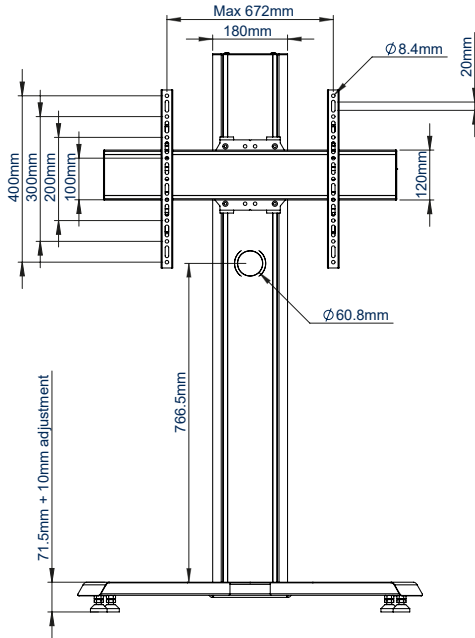

BT8705

FRONT VIEW