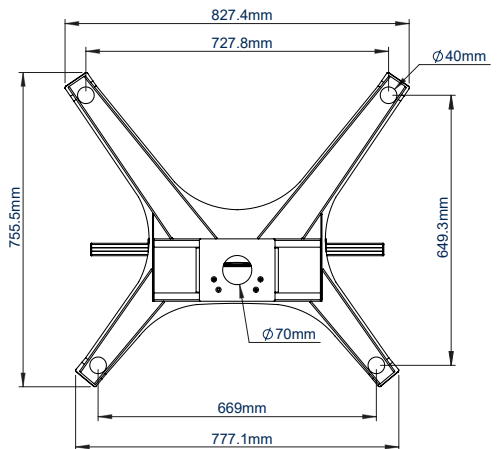

BOTTOM VIEW

ORDERING INFORMATION

COLOUR	ORDER REF	EAN
Black	BT8705/B	5019318303562
Silver & Black	BT8705/BS	5019318303579

RELATED PRODUCTS

PRODUCT CODE	NAME	DESCRIPTION
BT8390-SA	Adjustable Accessory Mounting Arm	Designed for VC cameras when used with BT7863
BT7863	Small AV Accessory Shelf	Designed for use with BT8390-SA to mount VC cameras
BT7884	Flip-Down AV Storage Tray	Designed to hold & hide AV accessories & power supplies
BTW075-4	3" Braked Castors - Pack of 4	Converts BT8705 into a mobile solution

SS-V2-BT8705-070825