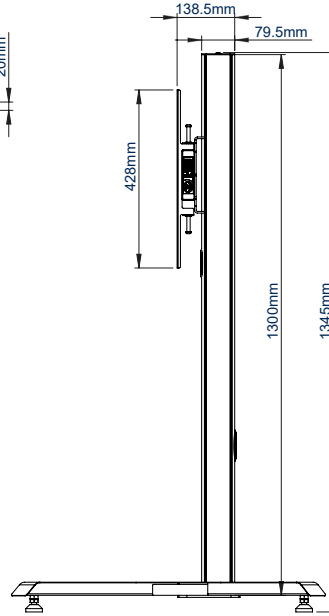

BT8705

SIDE VIEW

TOP VIEW

ORDERING INFORMATION

COLOUR	ORDER REF	EAN
Black	BT8705/B	5019318303562
Silver & Black	BT8705/BS	5019318303579

RELATED PRODUCTS

PRODUCT CODE	NAME	DESCRIPTION
BT8390-SA	Adjustable Accessory Mounting Arm	Designed for VC cameras when used with BT7863
BT7863	Small AV Accessory Shelf	Designed for use with BT8390-SA to mount VC cameras
BT7884	Flip-Down AV Storage Tray	Designed to hold & hide AV accessories & power supplies
BTW075-4	3" Braked Castors - Pack of 4	Converts BT8705 into a mobile solution

SS-V2-BT8705-070825