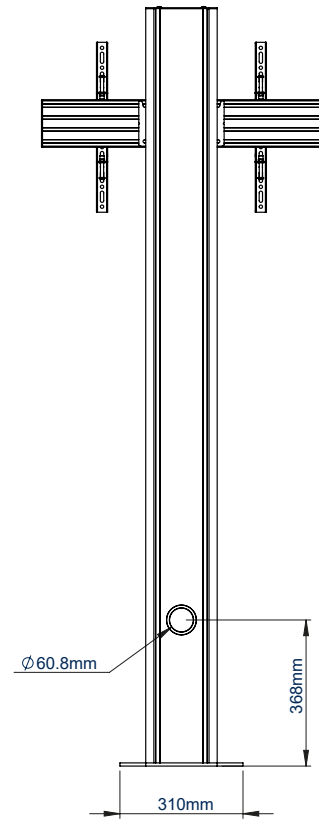

BT8704

FRONT VIEW

REAR VIEW

ORDERING INFORMATION

COLOR	ORDER REF	BARCODE
Black	BT8704/B	5019318303548
Silver & Black	BT8704/BS	5019318303558

RELATED PRODUCTS

PRODUCT CODE	NAME	DESCRIPTION
BT8390-SA	Adjustable Accessory Mounting Arm	Designed for VC cameras when used with BT7863
BT7863	Small AV Accessory Shelf	Designed for use with BT8390-SA to mount VC cameras
BT7884	Flip-Down AV Storage Tray	Designed to hold & hide AV accessories & power supplies
BT8703	Premium Bolt-Down Single Screen UC Stand - 1.4M	Designed for screens up to 75"