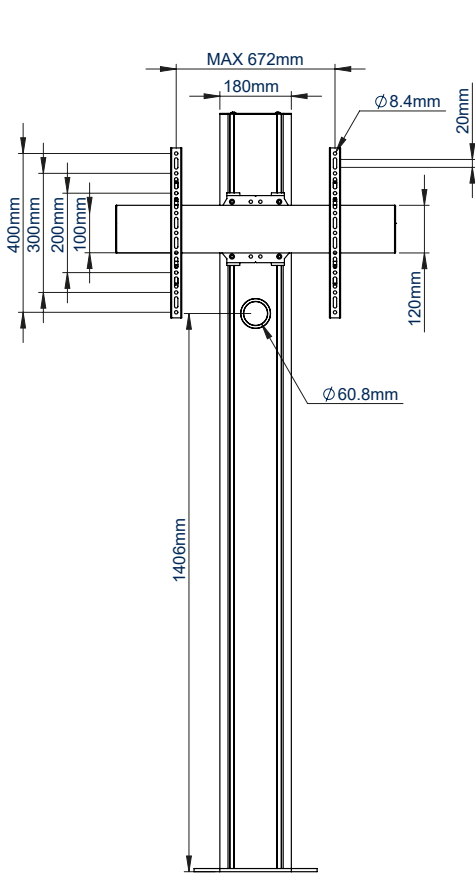

BT8704

FRONT VIEW