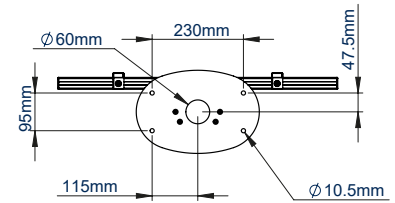

BOTTOM VIEW

ORDERING INFORMATION

COLOR	ORDER REF	BARCODE
Black	BT8704/B	5019318303548
Silver & Black	BT8704/BS	5019318303558

RELATED PRODUCTS

PRODUCT CODE	NAME	DESCRIPTION
BT8390-SA	Adjustable Accessory Mounting Arm	Designed for VC cameras when used with BT7863
BT7863	Small AV Accessory Shelf	Designed for use with BT8390-SA to mount VC cameras
BT7884	Flip-Down AV Storage Tray	Designed to hold & hide AV accessories & power supplies
BT8703	Premium Bolt-Down Single Screen UC Stand - 1.4M	Designed for screens up to 75"