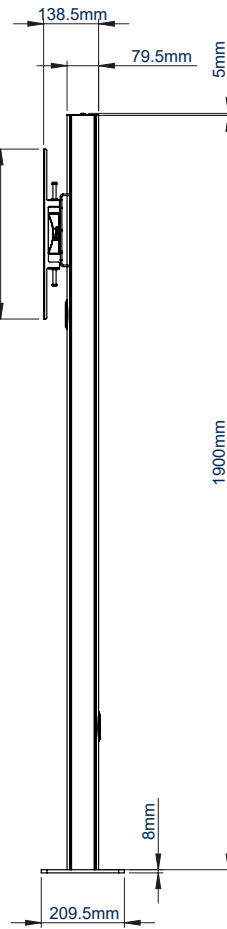

BT8704

FRONT VIEW

SIDE VIEW

ORDERING INFORMATION

COLOR	ORDER REF	BARCODE
Black	BT8704/B	5019318303548
Silver & Black	BT8704/BS	5019318303558

RELATED PRODUCTS

PRODUCT CODE	NAME	DESCRIPTION
BT8390-SA	Adjustable Accessory Mounting Arm	Designed for VC cameras when used with BT7863
BT7863	Small AV Accessory Shelf	Designed for use with BT8390-SA to mount VC cameras
BT7884	Flip-Down AV Storage Tray	Designed to hold & hide AV accessories & power supplies
BT8703	Premium Bolt-Down Single Screen UC Stand - 1.4M	Designed for screens up to 75"