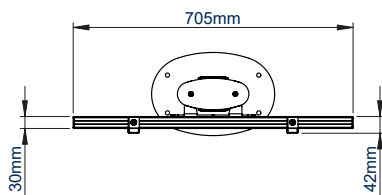

BT8704

FRONT VIEW

TOP VIEW

ORDERING INFORMATION

COLOR	ORDER REF	BARCODE
Black	BT8704/B	5019318303548
Silver & Black	BT8704/BS	5019318303558

RELATED PRODUCTS

PRODUCT CODE	NAME	DESCRIPTION
BT8390-SA	Adjustable Accessory Mounting Arm	Designed for VC cameras when used with BT7863
BT7863	Small AV Accessory Shelf	Designed for use with BT8390-SA to mount VC cameras
BT7884	Flip-Down AV Storage Tray	Designed to hold & hide AV accessories & power supplies
BT8703	Premium Bolt-Down Single Screen UC Stand - 1.4M	Designed for screens up to 75"