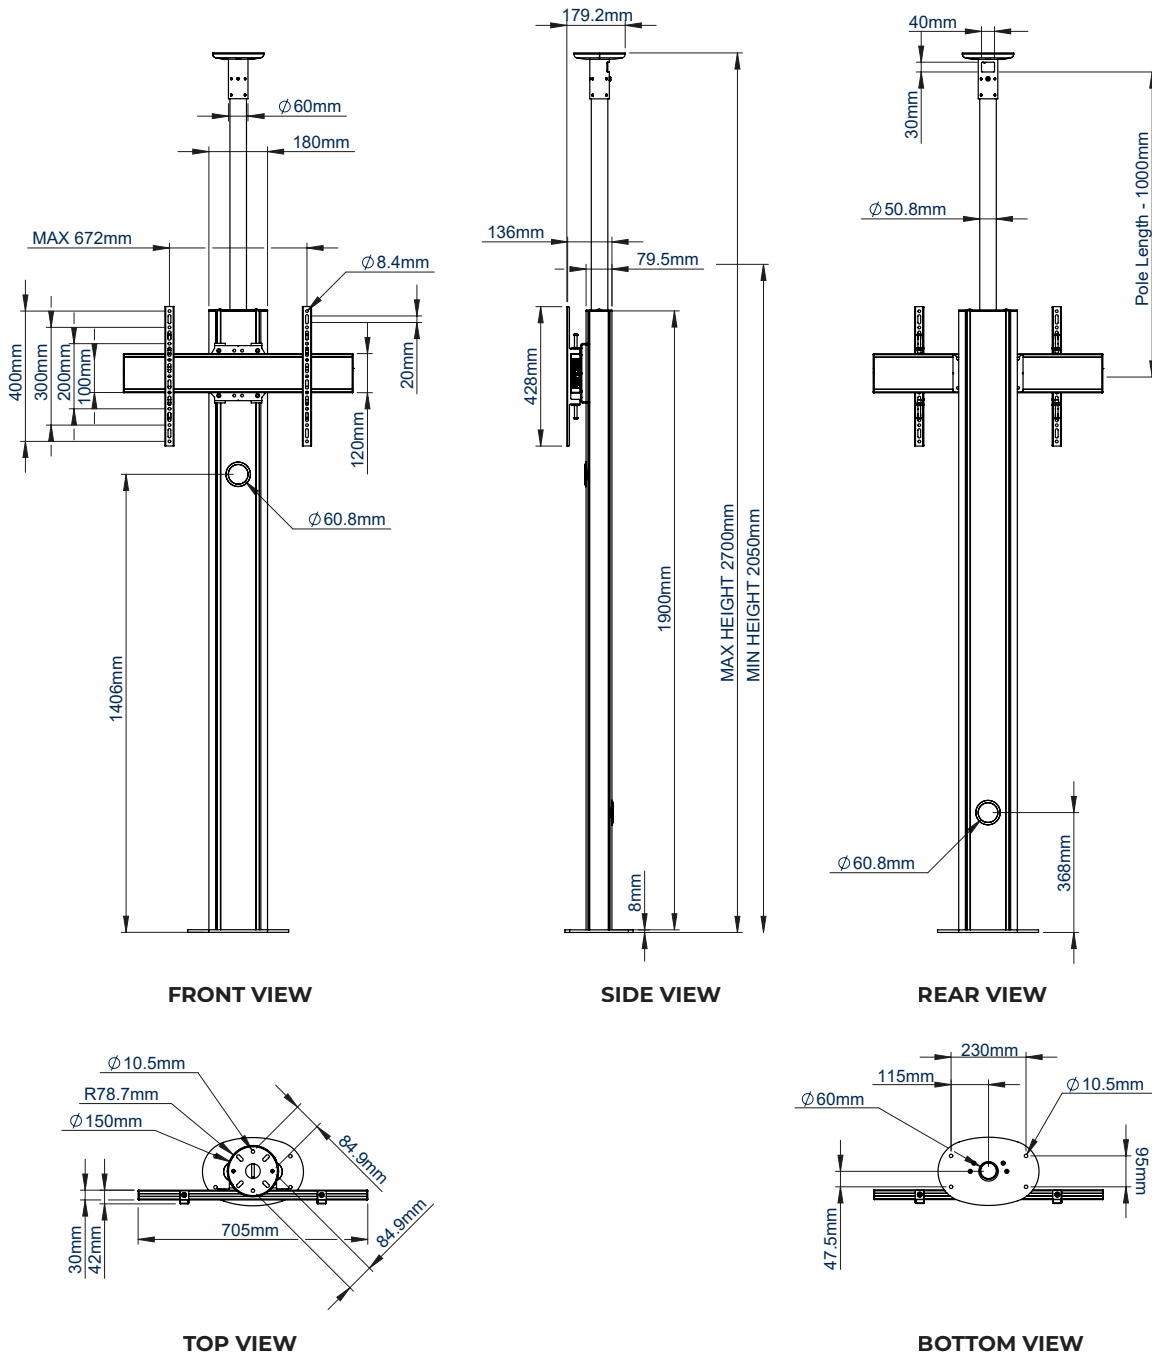

BT8702

ORDERING INFORMATION

COLOUR	ORDER REF	EAN
Black	BT8702/B	5019318303057
Silver & Black	BT8702/BS	5019318303064

RELATED PRODUCTS

PRODUCT CODE	NAME	DESCRIPTION
BT8390-SA	Adjustable Accessory Mounting Arm	Designed for VC cameras when used with BT7863
BT7863	Small AV Accessory Shelf	Designed for use with BT8390-SA to mount VC cameras
BT7884	Flip-Down AV Storage Tray	Designed to hold & hide AV accessories & power supplies
BT8701	Premium Floor-to-Wall Single Screen UC Stand - 2M	Designed for screens up to 75"

SS-V2-BT8702-070825