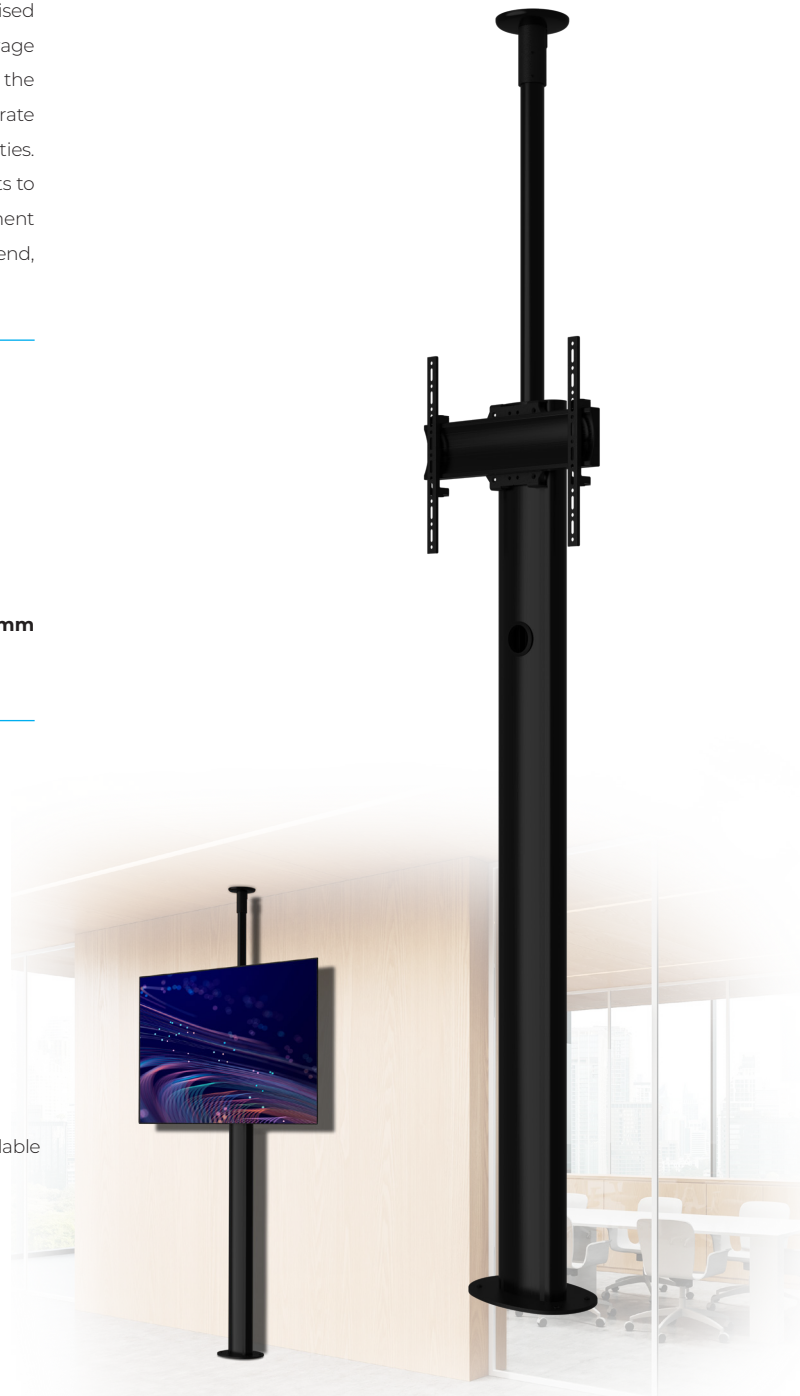

SPECIFICATIONS

Recommended screen size	39" - 75"
Max load	70kg
VESA® and non-VESA fixings	up to 672 x 400mm
Min floor to ceiling height	2050mm
Max floor to ceiling height	2700mm
Dimensions	W : 705mm D : 210mm H : 2050-2700mm
Colour options	Black or Silver & Black

FEATURES

1. 1 Available in Black or Silver & Black
2. 2 Integrated cable management throughout the vertical column
3. 3 Accessories such as VC Shelves & media storage can be fitted easily (available separately)
4. 4 Pole can be positioned to accommodate a range of ceiling heights
   - Designed to mount a screen in a floor-to-ceiling fixed configuration
   - Suitable for landscape or portrait mounting
   - Arms feature levelling screws to adjust the screen height
   - Small footprint for an unobtrusive installation into confined areas
   - Safety screws help prevent unauthorised removal of screens
   - Easily accessorised with a flip-down media storage tray and VC shelf (available separately), which can be positioned above or below the screen
   - Simple 'hook-on' screen installation

RECOMMENDED MAX SCREEN	MAX LOAD	MAX VESA	POST INSTALL ALIGNMENT	QR CODE
75" 190cm	70kg	600 x 400	← →