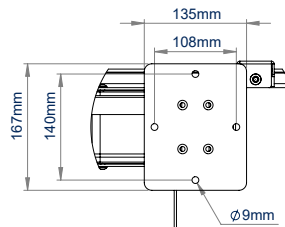

FLOOR PLATE