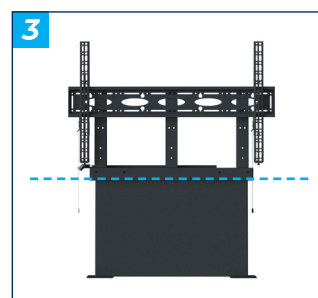

BT8569

MOTORISED HEIGHT ADJUSTABLE FLAT SCREEN FLOOR-TO-WALL MOUNT

BT8569 is a motorised floor-to-wall solution designed to mount large screens up to 86". Electronic height adjustment enables effortless raising and lowering of the screen via a wired control panel, with an adjustment range of up to 25.6". BT8569 is ideal for mounting interactive touchscreens into education and corporate environments and can support loads up to 220lbs. The mount features a simple hook-on installation for quick and easy screen fitting.

SPECIFICATIONS

Recommended screen size	55" - 86"
Max load	220lbs
VESA® & non-VESA fixings	up to 1000 x 600
Dimensions	H: 48" - 73.6" x W: 42" x D: 10" - 10.7"
Height adjustment range	up to 25.6"
Height adjustment speed	1.3" per second

FEATURES

- 1** Motorized height-adjustment for precise screen positioning
 - Ideal for use with large touch screens and interactive displays
- 2** Supplied with a wired control console
- 3** Features auto-stop; screen stops moving if any resistance is felt
- 4** Interface arms include levelling screws to adjust the height of the screen
 - Safety screws help prevent unauthorized removal of screen
 - TÜV Certified
 - Simple 'hook-on' screen installation
 - All mounting hardware included

RECOMMENDED MAX SCREEN	MAX LOAD	MAX VESA	POST INSTALL ALIGNMENT	HEIGHT ADJUSTMENT	TÜV CERTIFIED	QR CODE
86" 218cm	220lbs	1000 x 600				

BT8569

FRONT VIEW
HIGHEST POSITION

SIDE VIEW

REAR VIEW
HIGHEST POSITION