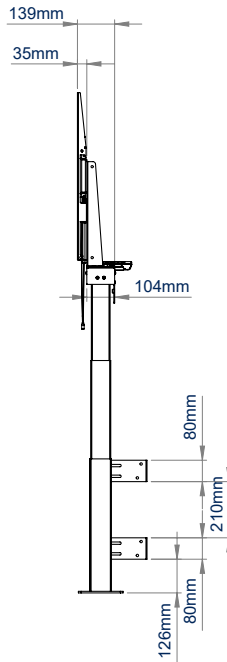

BT8569

SIDE VIEW

FLOOR PLATE

TOP VIEW

ORDERING INFORMATION

COLOR	ORDER REF	BARCODE
Black	BT8569/B	5019318305733

RELATED PRODUCTS

PRODUCT CODE	NAME	DESCRIPTION
BT8568	Motorized Large Flat Screen Cart	Height adjustable Cart for screens up to 86"
BT8564	XL Flat Screen Display Cart	Designer Cart for screens up to 120"
BT8701	Floor-to-Wall UC Stand	Premium UC stand for screens up to 75"
BT9903	XL Heavy Duty Flat Screen Wall Mount	Wall mount solution for screens up to 120"

SS-V2-BT8569-030725