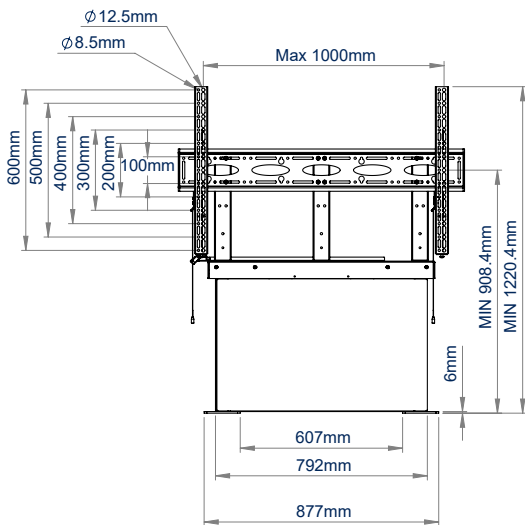

FRONT VIEW
HIGHEST POSITION

REAR VIEW
LOWEST POSITION