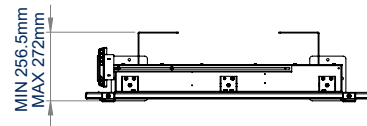

TOP VIEW

ORDERING INFORMATION

COLOR	ORDER REF	BARCODE
Black	BT8569/B	5019318305733

RELATED PRODUCTS

PRODUCT CODE	NAME	DESCRIPTION
BT8568	Motorized Large Flat Screen Cart	Height adjustable Cart for screens up to 86"
BT8564	XL Flat Screen Display Cart	Designer Cart for screens up to 120"
BT8701	Floor-to-Wall UC Stand	Premium UC stand for screens up to 75"
BT9903	XL Heavy Duty Flat Screen Wall Mount	Wall mount solution for screens up to 120"

SS-V2-BT8569-030725