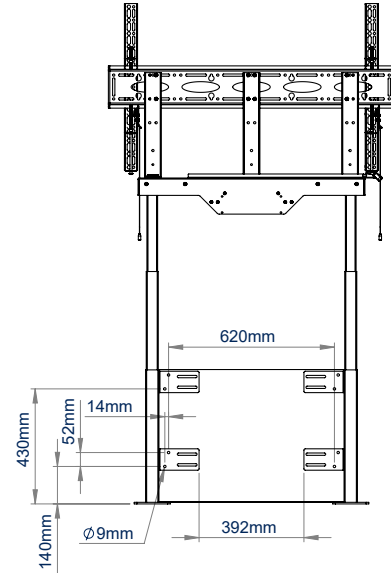

REAR VIEW
HIGHEST POSITION