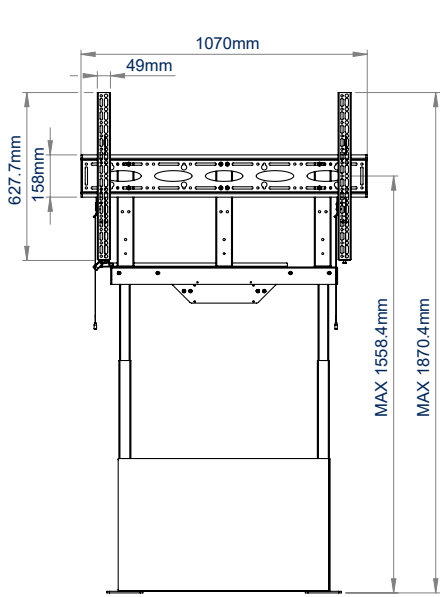

BT8569

FLOOR PLATE

TOP VIEW

ORDERING INFORMATION

COLOR	ORDER REF	BARCODE
Black	BT8569/B	5019318305733

RELATED PRODUCTS

PRODUCT CODE	NAME	DESCRIPTION
BT8568	Motorized Large Flat Screen Cart	Height adjustable Cart for screens up to 86"
BT8564	XL Flat Screen Display Cart	Designer Cart for screens up to 120"
BT8701	Floor-to-Wall UC Stand	Premium UC stand for screens up to 75"
BT9903	XL Heavy Duty Flat Screen Wall Mount	Wall mount solution for screens up to 120"

SS-V2-BT8569-030725