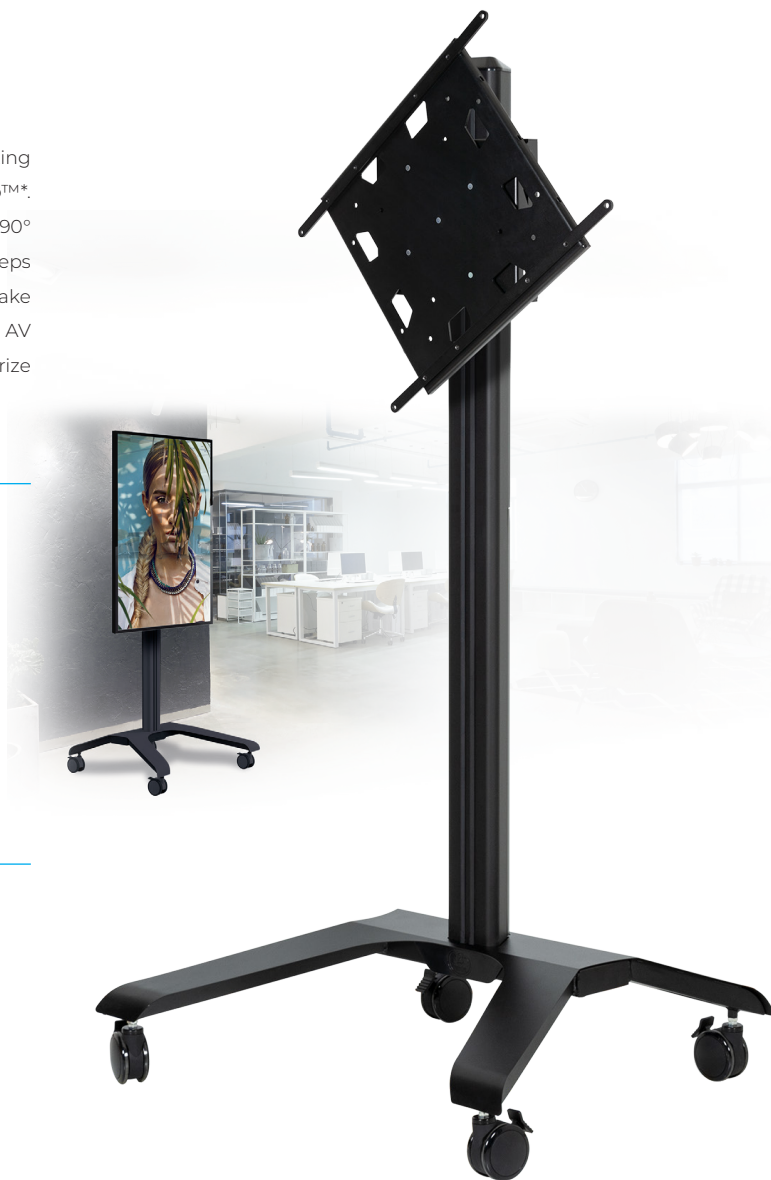

BT8566

FLAT SCREEN CART WITH FLIP ROTATION FOR SAMSUNG FLIP®

As part of B-Tech's Designer Cart range, the BT8566 is a high-end mounting solution ideal for the use of touch screen displays such as the Samsung® Flip™*. The mount's rotational interface allows the user to easily rotate the display 90° for a smooth transition from landscape to portrait. Cable management keeps finished installations looking neat and tidy. Non-marking, braked casters make repositioning quick and easy without marking or scuffing floor surfaces and AV components such as shelves can be fitted directly to the column to accessorize the install.

SPECIFICATIONS

| | |
|---------------------------|---|
| Recommended screen size | 37"- 75" |
| Max load | 154lbs |
| VESA® fixings | up to 600 x 400 |
| Cart dimensions | W: 42.3" H: 76.1" * D: 34" |
| Rotation adjustment range | 90° |
| Tilt | -4.5° |
| Color options | Black |

FEATURES

- 1** Interface smoothly rotates from landscape to portrait (and vice versa)
- 2** -4.5° negative tilt provides an ergonomic, natural writing surface
- 3** Integrated cable management for a smart installation
- 4** Non-marking locking / braked casters
 - Rotation can be stopped or fixed at any angle between 0° and 90°
 - Collar compatible accessories can be fit directly to the column
 - Safety screws help prevent unauthorized removal of screen
 - Simple 'hook-on' screen installation with all mounting hardware included

| RECOMMENDED MAX SCREEN | MAX LOAD | MAX VESA | ROTATION | QR CODE |
|------------------------|----------|-----------------|----------|---------|
| 75" 190cm | 154lbs | 600 x 400 | 90° | |

*For Samsung Flip 2 use with BT7550-SF2 adapter arms
 **Measured from the floor to the top of the vertical column (including end cap)