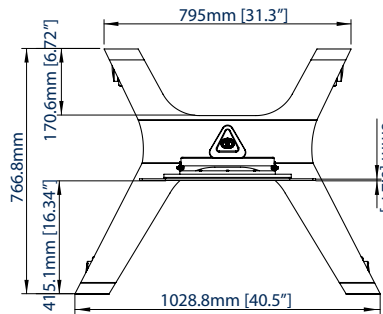

BT8566

TOP VIEW

SIDE VIEW WITH MAX TILT

ORDERING INFORMATION

COLOR	ORDER REF	BARCODE
Black	BT8566/BB V2	811867036695
White	BT8566/WW V2	811867036701

RELATED PRODUCTS

PRODUCT CODE	NAME	DESCRIPTION
BT7550-SF2	Interface Adapter Arms	For Samsung Flip
BT7550	Rotational Flip Mount	For screens up to 37" to 65" including Samsung's Flip and Flip 2
BT7052	Ø2" Accessory Collar	Attaches a variety of different mounts and accessories onto B-Tech poles
BT7850	Ø2" Poles	Designed to combine with B-Tech floor bases or ceiling mounts

SS-BT8566-V2-010825