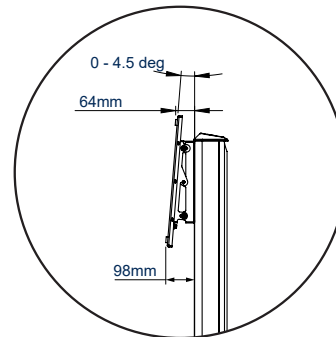

SIDE VIEW WITH MAX TILT

ORDERING INFORMATION

COLOR	ORDER REF	BARCODE
Black	BT8566/BB V2	811867036695
White	BT8566/WW V2	811867036701

RELATED PRODUCTS

PRODUCT CODE	NAME	DESCRIPTION
BT7550-SF2	Interface Adapter Arms	For Samsung Flip
BT7550	Rotational Flip Mount	For screens up to 37" to 65" including Samsung's Flip and Flip 2
BT7052	Ø2" Accessory Collar	Attaches a variety of different mounts and accessories onto B-Tech poles
BT7850	Ø2" Poles	Designed to combine with B-Tech floor bases or ceiling mounts

SS-BT8566-V2-010825