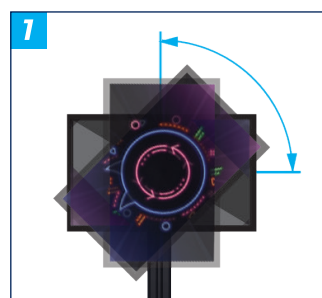

BT8566

FLAT SCREEN CART WITH FLIP ROTATION FOR SAMSUNG FLIP®

As part of B-Tech's Designer Cart range, the BT8566 is a high-end mounting solution ideal for the use of touch screen displays such as the Samsung® Flip™*. The mount's rotational interface allows the user to easily rotate the display 90° for a smooth transition from landscape to portrait. Cable management keeps finished installations looking neat and tidy. Non-marking, braked casters make repositioning quick and easy without marking or scuffing floor surfaces and AV components such as shelves can be fitted directly to the column to accessorize the install.

SPECIFICATIONS

| | |
|---------------------------|---|
| Recommended screen size | 37"- 75" |
| Max load | 154lbs |
| VESA® fixings | up to 600 x 400 |
| Cart dimensions | W: 42.3" H: 76.1" * D: 34" |
| Rotation adjustment range | 90° |
| Tilt | -4.5° |
| Color options | Black |

FEATURES

- 1** Interface smoothly rotates from landscape to portrait (and vice versa)
- 2** -4.5° negative tilt provides an ergonomic, natural writing surface
- 3** Integrated cable management for a smart installation
- 4** Non-marking locking / braked casters
 - Rotation can be stopped or fixed at any angle between 0° and 90°
 - Collar compatible accessories can be fit directly to the column
 - Safety screws help prevent unauthorized removal of screen
 - Simple 'hook-on' screen installation with all mounting hardware included

| RECOMMENDED MAX SCREEN | MAX LOAD | MAX VESA | ROTATION | QR CODE |
|------------------------|----------|-----------------|----------|---------|
| 75" 190cm | 154lbs | 600 x 400 | 90° | |

*For Samsung Flip 2 use with BT7550-SF2 adapter arms
 **Measured from the floor to the top of the vertical column (including end cap)