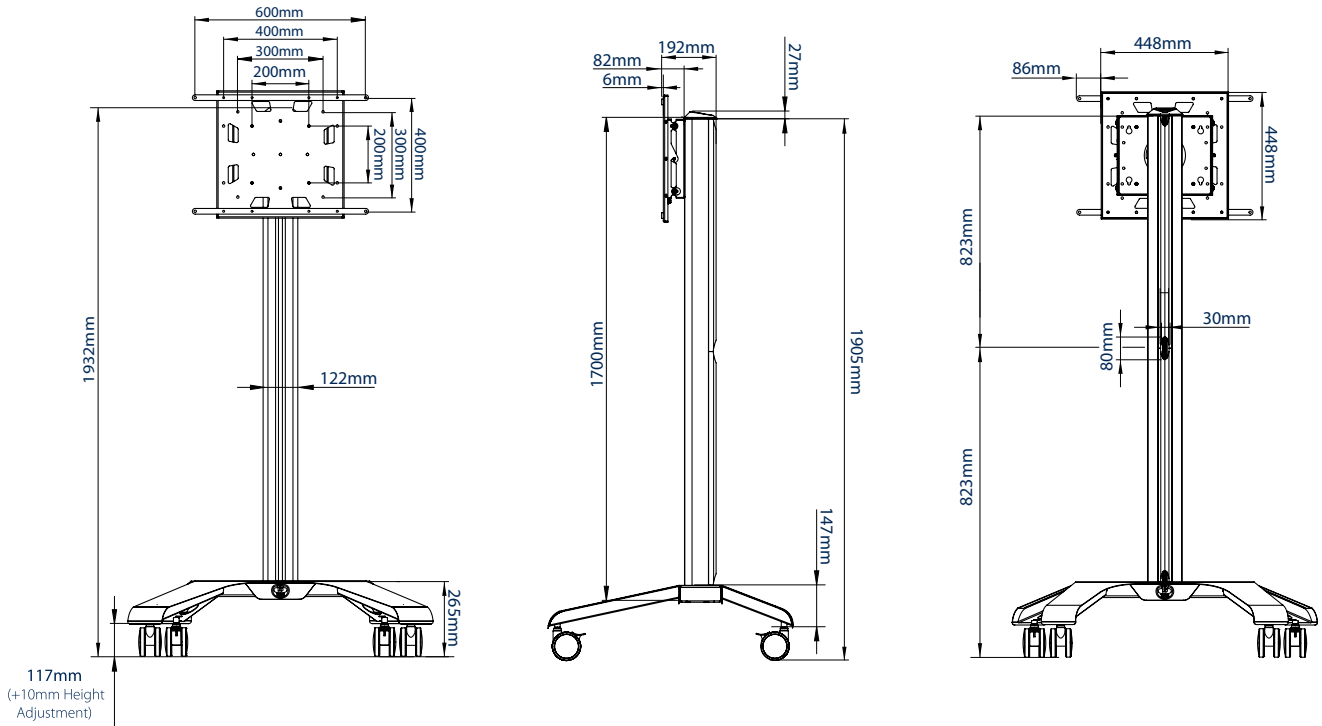

BT8566

FRONT VIEW

SIDE VIEW

REAR VIEW