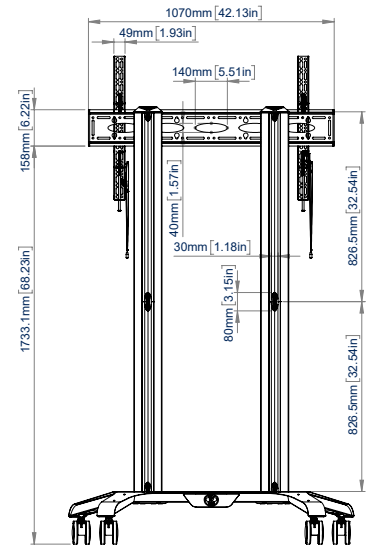

BT8564

SIDE VIEW

REAR VIEW

TOP VIEW

ORDERING INFORMATION

COLOUR	ORDER REF	UPC
Black	BT8564/BB V2	811867036664

RELATED PRODUCTS

PRODUCT CODE	NAME	DESCRIPTION
BT7032	Large AV Accessory Shelf	19.68" x 14.96" AV Shelf can be fitted to BT8564 using sliding nuts
BT7033	AV Accessory Shelf	11.81" x 11.81" AV Shelf can be fitted to BT8564 using sliding nuts
BT7863	Small AV Accessory Shelf	Mounts directly to rails & columns or to B-Tech collars for pole mounting
BT8562	Universal Flat Screen Trolley	Mobile Mounting solutions designed for screens up to 75"

SS-V3-BT8564-V2-230426