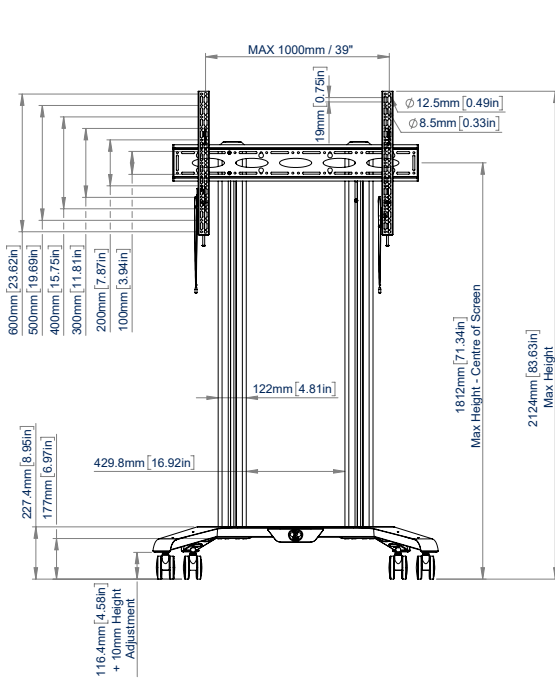

BT8564

FRONT VIEW