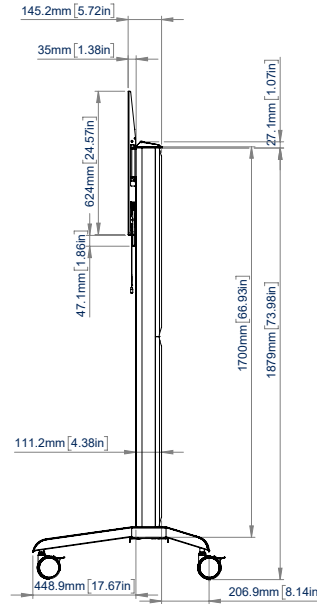

BT8564

SIDE VIEW

REAR VIEW

TOP VIEW

ORDERING INFORMATION

COLOUR	ORDER REF	UPC
Black	BT8564/BB V2	811867036664

RELATED PRODUCTS

PRODUCT CODE	NAME	DESCRIPTION
BT7032	Large AV Accessory Shelf	19.68" x 14.96" AV Shelf can be fitted to BT8564 using sliding nuts
BT7033	AV Accessory Shelf	11.81" x 11.81" AV Shelf can be fitted to BT8564 using sliding nuts
BT7863	Small AV Accessory Shelf	Mounts directly to rails & columns or to B-Tech collars for pole mounting
BT8562	Universal Flat Screen Trolley	Mobile Mounting solutions designed for screens up to 75"

SS-V3-BT8564-V2-230426