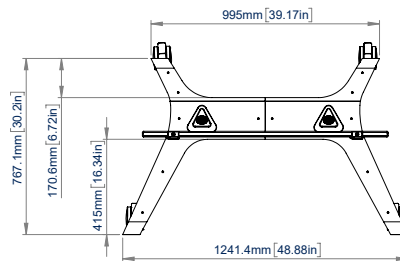

TOP VIEW

ORDERING INFORMATION

COLOUR	ORDER REF	UPC
Black	BT8564/BB V2	811867036664

RELATED PRODUCTS

PRODUCT CODE	NAME	DESCRIPTION
BT7032	Large AV Accessory Shelf	19.68" x 14.96" AV Shelf can be fitted to BT8564 using sliding nuts
BT7033	AV Accessory Shelf	11.81" x 11.81" AV Shelf can be fitted to BT8564 using sliding nuts
BT7863	Small AV Accessory Shelf	Mounts directly to rails & columns or to B-Tech collars for pole mounting
BT8562	Universal Flat Screen Trolley	Mobile Mounting solutions designed for screens up to 75"

SS-V3-BT8564-V2-230426