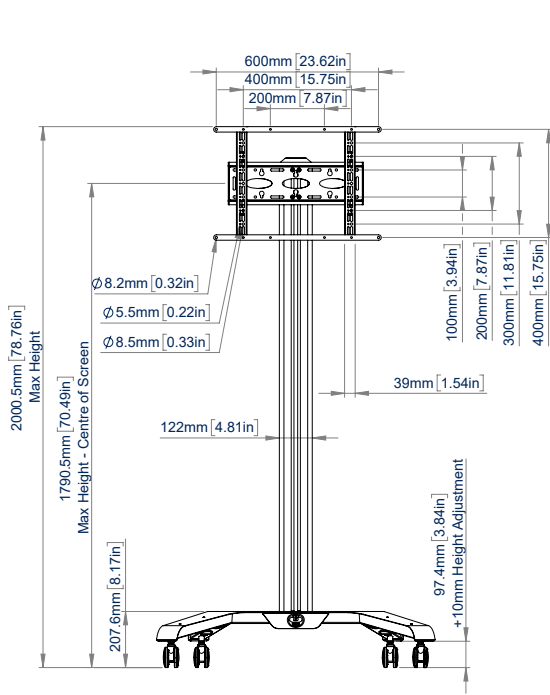

BT8562

FRONT VIEW