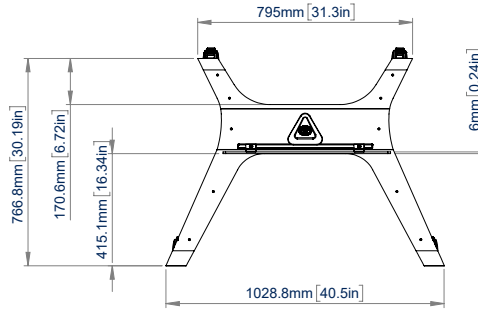

TOP VIEW

ORDERING INFORMATION

COLOR	ORDER REF	UPC
Black	BT8562/BB V2	811867036633

RELATED PRODUCTS

PRODUCT CODE	NAME	DESCRIPTION
BT7032 / BT7033	AV Accessory Shelves	Accessory Shelves can be fitted directly to the column of BT8562
BT7863	Video Conferencing Camera Shelf	Ideal for mounting a VC camera under the screen on the BT8562
BT8564	XL Flat Screen Disney Cart	Mobile Mounting solutions designed for for screens up to 120"
BT8566	Flat Screen Cart with Screen Rotation	Interface allows the screen to be easily rotated from landscape to portrait

SS-BT8562-V2-060124-NA