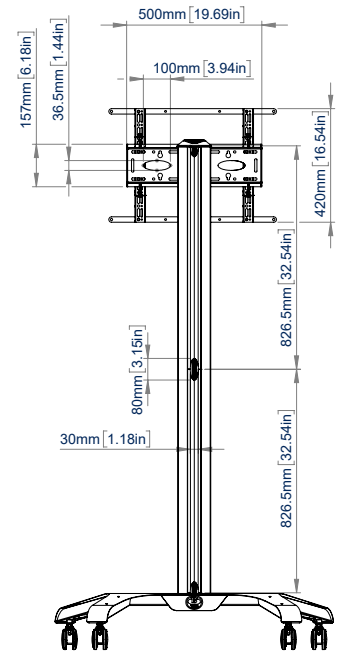

BT8562

FRONT VIEW

REAR VIEW

ORDERING INFORMATION

COLOR	ORDER REF	UPC
Black	BT8562/BB V2	811867036633

RELATED PRODUCTS

PRODUCT CODE	NAME	DESCRIPTION
BT7032 / BT7033	AV Accessory Shelves	Accessory Shelves can be fitted directly to the column of BT8562
BT7863	Video Conferencing Camera Shelf	Ideal for mounting a VC camera under the screen on the BT8562
BT8564	XL Flat Screen Disney Cart	Mobile Mounting solutions designed for for screens up to 120"
BT8566	Flat Screen Cart with Screen Rotation	Interface allows the screen to be easily rotated from landscape to portrait

SS-BT8562-V2-060124-NA