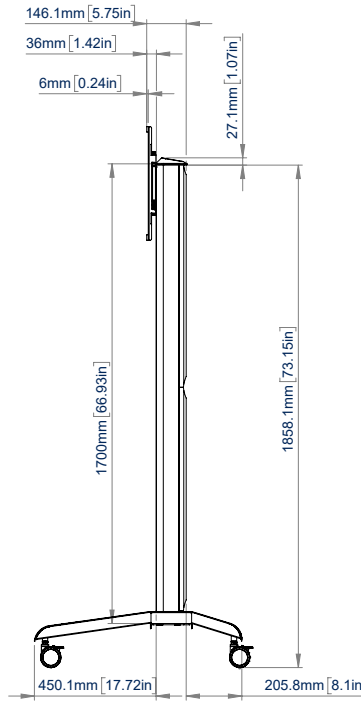

BT8562

FRONT VIEW

SIDE VIEW

REAR VIEW

ORDERING INFORMATION

COLOR	ORDER REF	UPC
Black	BT8562/BB V2	811867036633

RELATED PRODUCTS

PRODUCT CODE	NAME	DESCRIPTION
BT7032 / BT7033	AV Accessory Shelves	Accessory Shelves can be fitted directly to the column of BT8562
BT7863	Video Conferencing Camera Shelf	Ideal for mounting a VC camera under the screen on the BT8562
BT8564	XL Flat Screen Disney Cart	Mobile Mounting solutions designed for for screens up to 120"
BT8566	Flat Screen Cart with Screen Rotation	Interface allows the screen to be easily rotated from landscape to portrait

SS-BT8562-V2-060124-NA