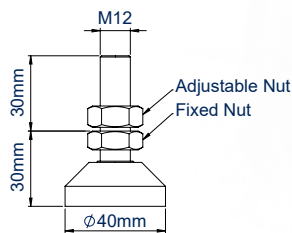

TECHNICAL DRAWINGS

TOP VIEW

FRONT VIEW

ORDERING INFORMATION

COLOR	ORDER REF	BARCODE
Black	BT856-FEET/B	5019318306044

RELATED PRODUCTS

PRODUCT CODE	NAME	DESCRIPTION
BT8562	Flat Screen Cart	Designed for screens up to 75"
BT8566	Flat Screen Cart With Flip Rotation	Interface allows the screen to be easily rotated from landscape to portrait
BT8564	XL Flat Screen Cart	Mobile Mounting solutions designed for screens up to 120"
BT8514 / BT8515 / BT8516	Twin Screen VC Cart	Mobile trolley designed to mount two screens side by side