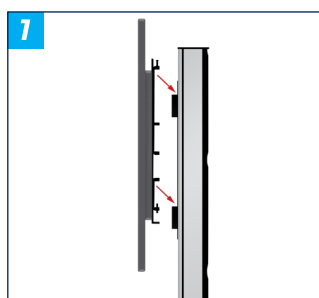

SPECIFICATIONS

Recommended screen size	72" - 120"
Recommended surface hub size	84"
Max load	441lbs
VESA® and non-VESA fixings	up to 1400 x 800
Dimensions	W : 59.3" D : 37.4" H : 78.8"
Color option (columns)	Black or Silver
Color (base)	Black

FEATURES

- 1 Simple 'hook-on' installation
 - 2 Interface arms include levelling screws to adjust the height of the screen
 - 3 Includes non-marking 4" locking/braked castors
 - 4 Collar compatible accessories such as shelves can be fitted directly to the columns
- Designed to mount Microsoft 84" Surface Hub display
 - Design is ideal for other standard or interactive screens 72" and over
 - Safety screws prevent unauthorized removal of the screens
 - TUV Certified
 - Integrated cable management
 - Shelves and other accessories can be fitted directly to a column or to the rails using the BT8390-SA (available separately)

SYSTEM X

RECOMMENDED MAX SCREEN	MAX LOAD	MAX VESA	POST INSTALL ALIGNMENT	COLOUR OPTIONS	TUV CERTIFIED	QR CODE
120" 305cm	441lbs	1400 x 800				

BT8508

FRONT VIEW

BACK VIEW

SIDE VIEW

TOP VIEW

ORDERING INFORMATION