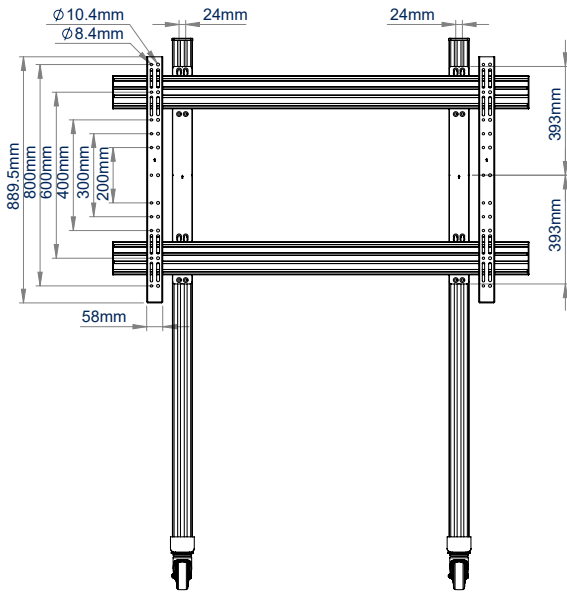

BT8508

FRONT VIEW