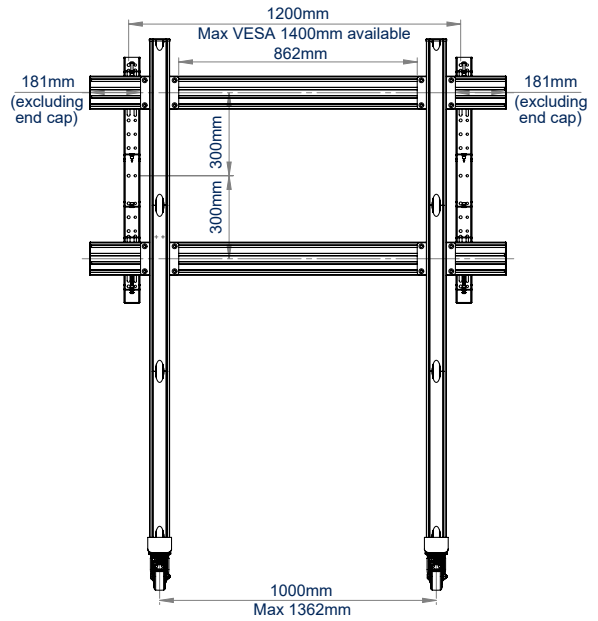

BT8508

BACK VIEW

TOP VIEW

ORDERING INFORMATION

COLOR	ORDER REF	BARCODE
Black Base & Black Columns	BT8508/BB	5019318759734
Black Base & Silver Columns	BT8508/BS	5019318759741

RELATED PRODUCTS

PRODUCT CODE	NAME	DESCRIPTION
BT7032 / BT7033 / BT7863	AV Accessory Shelf	Designed to attach directly to a vertical column
BT8390-SA	Shelf Adaptor Arm	Allows shelves to be mounted to horizontal rails
BT9908	Wall Mount for 84" Microsoft® Surface Hub	Designed for other interactive displays over 72"
BT8590	XL Flat Screen Cart	Designed for other interactive displays up to 120"