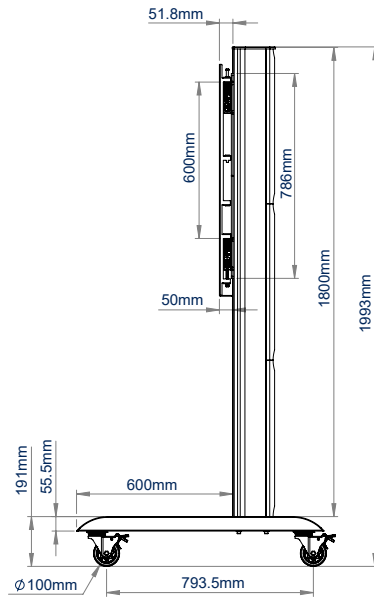

BT8508

SIDE VIEW

TOP VIEW

ORDERING INFORMATION

COLOR	ORDER REF	BARCODE
Black Base & Black Columns	BT8508/BB	5019318759734
Black Base & Silver Columns	BT8508/BS	5019318759741

RELATED PRODUCTS

PRODUCT CODE	NAME	DESCRIPTION
BT7032 / BT7033 / BT7863	AV Accessory Shelf	Designed to attach directly to a vertical column
BT8390-SA	Shelf Adaptor Arm	Allows shelves to be mounted to horizontal rails
BT9908	Wall Mount for 84" Microsoft® Surface Hub	Designed for other interactive displays over 72"
BT8590	XL Flat Screen Cart	Designed for other interactive displays up to 120"