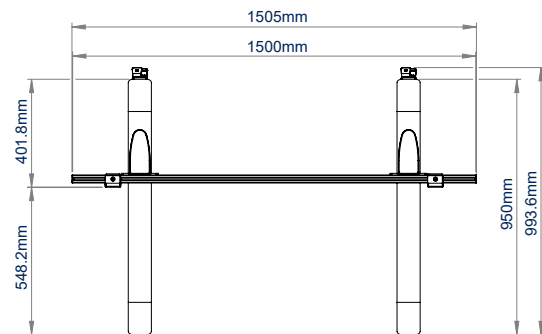

TOP VIEW

ORDERING INFORMATION

COLOR	ORDER REF	BARCODE
Black Base & Black Columns	BT8508/BB	5019318759734
Black Base & Silver Columns	BT8508/BS	5019318759741

RELATED PRODUCTS

PRODUCT CODE	NAME	DESCRIPTION
BT7032 / BT7033 / BT7863	AV Accessory Shelf	Designed to attach directly to a vertical column
BT8390-SA	Shelf Adaptor Arm	Allows shelves to be mounted to horizontal rails
BT9908	Wall Mount for 84" Microsoft® Surface Hub	Designed for other interactive displays over 72"
BT8590	XL Flat Screen Cart	Designed for other interactive displays up to 120"