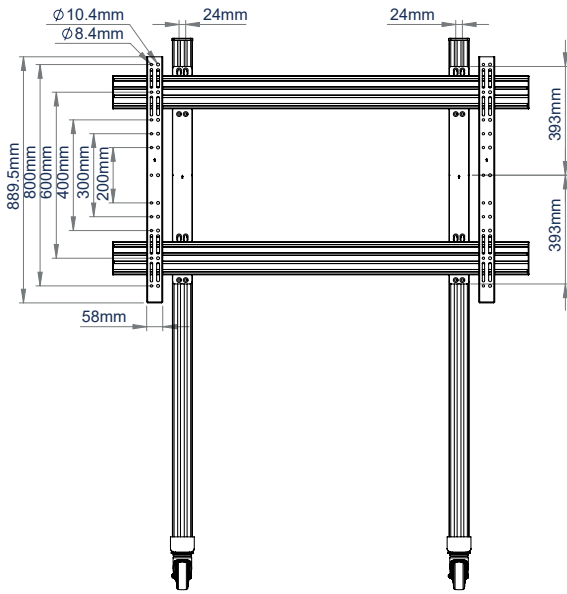

BT8508

FRONT VIEW