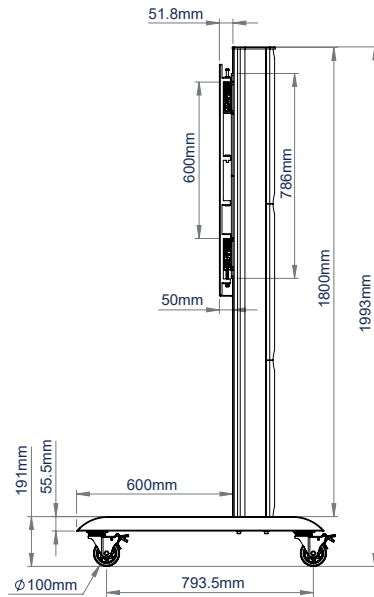

BT8508

SIDE VIEW

TOP VIEW

ORDERING INFORMATION

COLOUR	ORDER REF	EAN
Black Base & Black Columns	BT8508/BB	5019318759734
Black Base & Silver Columns	BT8508/BS	5019318759741

RELATED PRODUCTS

PRODUCT CODE	NAME	DESCRIPTION
BT7032 / BT7033 / BT7863	AV Accessory Shelf	Designed to attach directly to a vertical column
BT8390-SA	Shelf Adaptor Arm	Allows shelves to be mounted to horizontal rails
BT9908	Wall Mount for 84" Microsoft® Surface Hub	Designed for other interactive displays over 72"
BT8590	XL Flat Screen Trolley	Designed for other interactive displays up to 120"

SS-V2-BT8508-1.00924