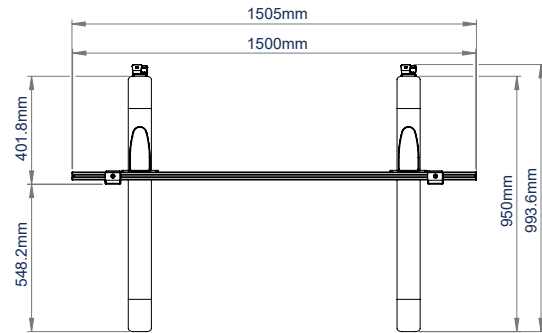

TOP VIEW

ORDERING INFORMATION

COLOUR	ORDER REF	EAN
Black Base & Black Columns	BT8508/BB	5019318759734
Black Base & Silver Columns	BT8508/BS	5019318759741

RELATED PRODUCTS

PRODUCT CODE	NAME	DESCRIPTION
BT7032 / BT7033 / BT7863	AV Accessory Shelf	Designed to attach directly to a vertical column
BT8390-SA	Shelf Adaptor Arm	Allows shelves to be mounted to horizontal rails
BT9908	Wall Mount for 84" Microsoft® Surface Hub	Designed for other interactive displays over 72"
BT8590	XL Flat Screen Trolley	Designed for other interactive displays up to 120"

SS-V2-BT8508-1.00924