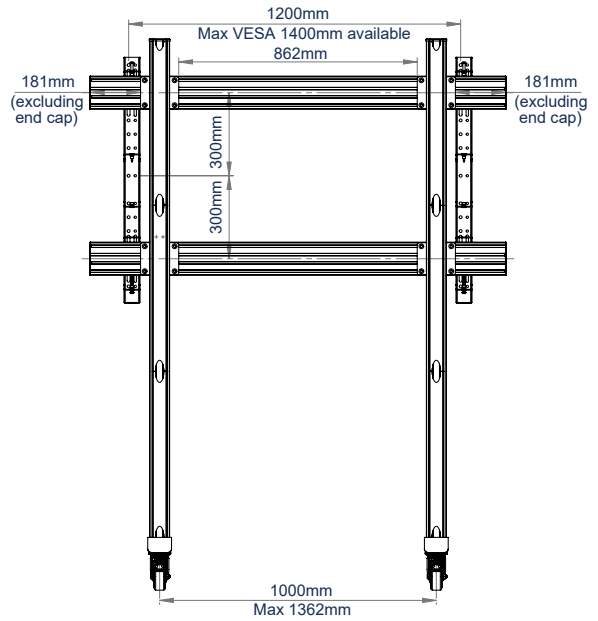

BT8508

BACK VIEW

TOP VIEW

ORDERING INFORMATION

COLOUR	ORDER REF	EAN
Black Base & Black Columns	BT8508/BB	5019318759734
Black Base & Silver Columns	BT8508/BS	5019318759741

RELATED PRODUCTS

PRODUCT CODE	NAME	DESCRIPTION
BT7032 / BT7033 / BT7863	AV Accessory Shelf	Designed to attach directly to a vertical column
BT8390-SA	Shelf Adaptor Arm	Allows shelves to be mounted to horizontal rails
BT9908	Wall Mount for 84" Microsoft® Surface Hub	Designed for other interactive displays over 72"
BT8590	XL Flat Screen Trolley	Designed for other interactive displays up to 120"

SS-V2-BT8508-1.00924