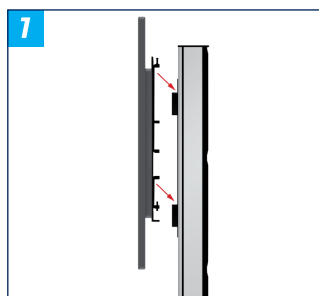

SPECIFICATIONS

Recommended screen size	72" - 120"
Recommended surface hub size	84"
Max load	200kg
VESA® and non-VESA fixings	up to 1400 x 800
Dimensions	W : 1505mm D : 950mm H : 2002mm
Colour option (columns)	Black or Silver
Colour (base)	Black

FEATURES

- 1 Simple 'hook-on' installation
 - 2 Interface arms include levelling screws to adjust the height of the screen
 - 3 Includes non-marking 4" locking/braked castors
 - 4 Collar compatible accessories such as shelves can be fitted directly to the columns
- Designed to mount Microsoft 84" Surface Hub display
 - Design is ideal for other standard or interactive screens 72" and over
 - Safety screws prevent unauthorised removal of the screens
 - TUV Certified
 - Integrated cable management
 - Shelves and other accessories can be fitted directly to a column or to the rails using the BT8390-SA (available separately)

SYSTEM X

RECOMMENDED MAX SCREEN	MAX LOAD	MAX VESA	POST INSTALL ALIGNMENT	COLOUR OPTIONS	TUV CERTIFIED	QR CODE
120" 305cm	200kg	1400 x 800				

BT8508

FRONT VIEW

BACK VIEW

SIDE VIEW

TOP VIEW

ORDERING INFORMATION