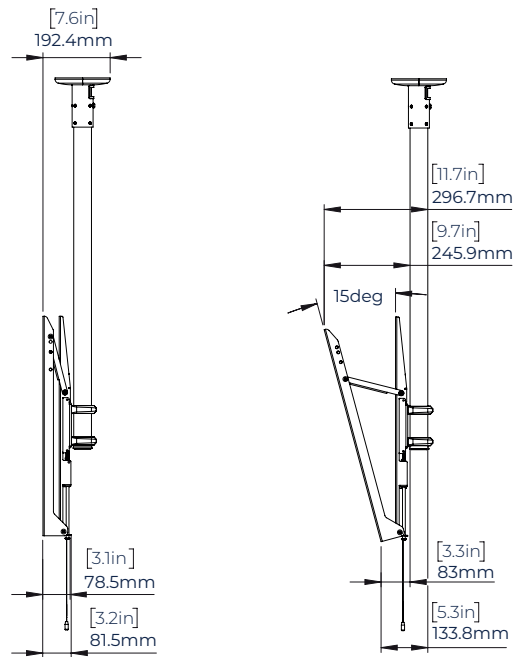

SIDE VIEW

ORDERING INFORMATION

COLOR	ORDER REF	BARCODE
Black w/ Black Poles	BT8449-100/BB	5019318303937
Black w/ Black Poles	BT8449-150/BB	5019318303951
Black w/ Black Poles	BT8449-200/BB	5019318303982
Black w/ Black Poles	BT8449-300/BB	5019318304002

RELATED PRODUCTS

PRODUCT CODE	NAME	DESCRIPTION
BT8426	Flat Screen Ceiling Mount with Adjustable Drop	Designed for screens up to 65"
BT8448	Extra-large Flat Screen Ceiling Mount	Designed for screens up to 120"
BT9910	Extra-large Flat Screen Wall Mount with Tilt	Designed for screens over 65"
BT8506	Extra-large Flat Screen Display Cart	Designed for extra-large screens up to 286lbs