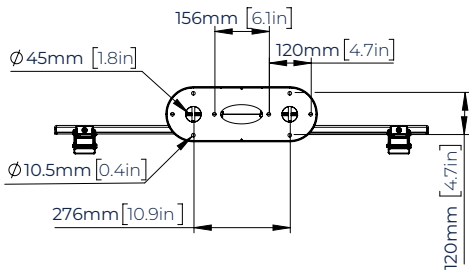

BT8449

TOP VIEW

ORDERING INFORMATION

COLOR	ORDER REF	BARCODE
Black w/ Black Poles	BT8449-100/BB	5019318303937
Black w/ Black Poles	BT8449-150/BB	5019318303951
Black w/ Black Poles	BT8449-200/BB	5019318303982
Black w/ Black Poles	BT8449-300/BB	5019318304002

RELATED PRODUCTS

PRODUCT CODE	NAME	DESCRIPTION
BT8426	Flat Screen Ceiling Mount with Adjustable Drop	Designed for screens up to 65"
BT8448	Extra-large Flat Screen Ceiling Mount	Designed for screens up to 120"
BT9910	Extra-large Flat Screen Wall Mount with Tilt	Designed for screens over 65"
BT8506	Extra-large Flat Screen Display Cart	Designed for extra-large screens up to 286lbs