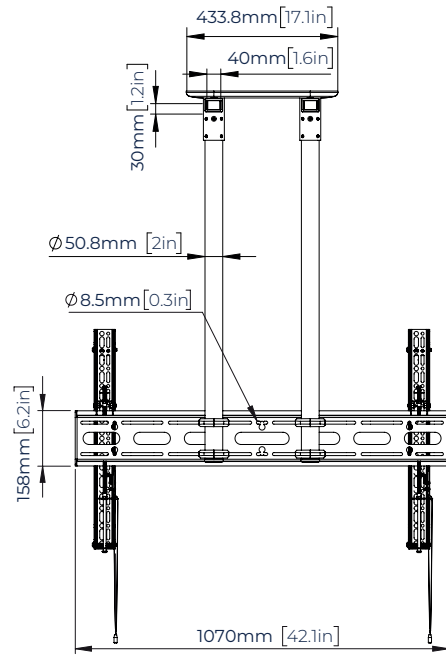

BT8449

REAR VIEW

ORDERING INFORMATION

COLOR	ORDER REF	BARCODE
Black w/ Black Poles	BT8449-100/BB	5019318303937
Black w/ Black Poles	BT8449-150/BB	5019318303951
Black w/ Black Poles	BT8449-200/BB	5019318303982
Black w/ Black Poles	BT8449-300/BB	5019318304002

RELATED PRODUCTS

PRODUCT CODE	NAME	DESCRIPTION
BT8426	Flat Screen Ceiling Mount with Adjustable Drop	Designed for screens up to 65"
BT8448	Extra-large Flat Screen Ceiling Mount	Designed for screens up to 120"
BT9910	Extra-large Flat Screen Wall Mount with Tilt	Designed for screens over 65"
BT8506	Extra-large Flat Screen Display Cart	Designed for extra-large screens up to 286lbs