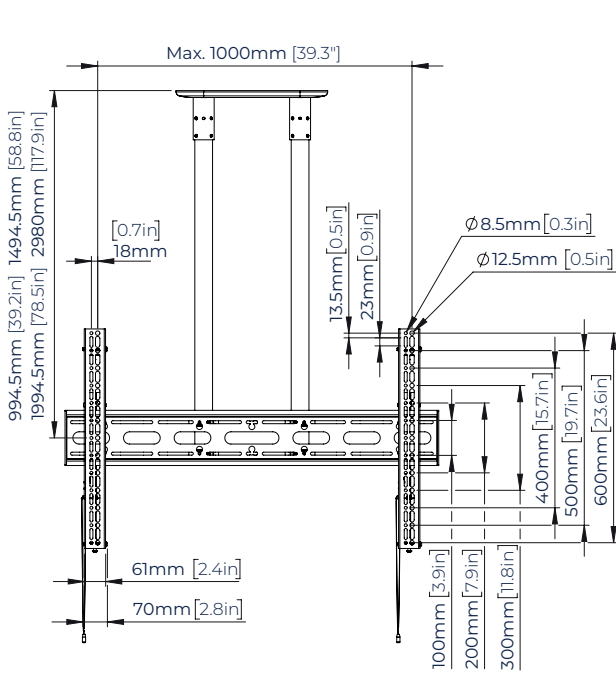

BT8449

FRONT VIEW