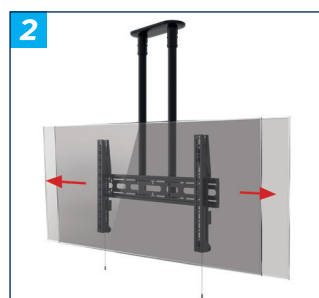

BT8449

EXTRA-LARGE FLAT SCREEN CEILING MOUNT WITH TILT

Designed to ceiling mount screens up to 100", the BT8449 is an extra-large ceiling mount with tilt, available with a choice of four different drop lengths; 3.3", 4.9", 6.6" and 9.9". The twin pole design and heavy duty steel provides strength and rigidity, allowing for a maximum load of up to 176lbs. Other features include a choice of 4 tilt positions from 0° up to 15°, post installation screen alignment and height adjustment screws to level the screen once mounted.

SPECIFICATIONS

Recommended Screen Size	65" - 100"
Max load	176lbs
VESA® & non-VESA fixings	up to 1000 x 600
Tilt positions	0°, 5°, 10°, 15°
Ceiling drop	38.6", 58.3", 78" or 117.3" **
Color	Black

FEATURES

- 1 Integrated cable management for a neat and tidy installation
- 2 Post installation screen alignment for perfect positioning every time
- 3 Fixed tilt at 0°, 5°, 10° and 15°
- 4 Available with a choice of four pole lengths: 3.3", 4.9", 6.6" or 9.9"
 - Twin pole mount suitable for screens 65" and over
 - Heavy duty steel capable of supporting very heavy loads
 - Lateral shift of screen once mounted
 - Simple 'hook on' installation

Available in 4 pole lengths

BT8449-100	3.3ft Pole
BT8449-150	4.9ft Pole
BT8449-200	6.6ft Pole
BT8449-300	9.9ft Pole

RECOMMENDED MAX SCREEN	MAX SCREEN WEIGHT	MAX VESA	POST INSTALL ALIGNMENT	TILT	QR CODE
100" 254cm	176lbs	1000 x 600			