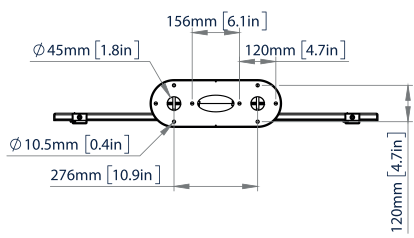

CEILING PLATE - TOP VIEW