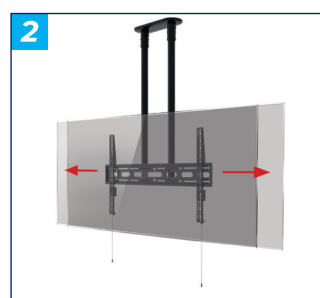

BT8448

EXTRA-LARGE FLAT SCREEN CEILING MOUNT

Designed to ceiling mount screens up to 120", the BT8448 is an extra-large ceiling mount which is available with a choice of four different drop lengths: 3.3", 4.9", 6.6" and 9.9". The twin pole design and heavy duty steel provides strength and rigidity, allowing for a maximum load of up to 286lbs. Other features include post installation screen alignment and height adjustment screws to level the screen once mounted.

SPECIFICATIONS

Recommended Screen Size	65" - 120"
Max load	286lbs
VESA® & non-VESA fixings	up to 1000 x 600
Ceiling drop	38.6", 58.3", 78" or 117.3" *
Color	Black

FEATURES

- 1 Integrated cable management for a neat and tidy installation
 - 2 Post installation screen alignment for perfect positioning every time
 - 3 Adjustment screws allow screen to be levelled once mounted
 - 4 Available with a choice of four pole lengths: 3.3ft, 4.9ft, 6.6ft & 9.9ft
- Twin pole mount suitable for screens 65" and over
 - Heavy duty steel capable of supporting very heavy loads
 - Lateral shift of screen once mounted
 - Simple 'hook on' installation

Available in 4 pole lengths**

BT8448-100	3.3ft Pole
BT8448-150	4.9ft Pole
BT8448-200	6.6ft Pole
BT8448-300	9.9ft Pole

RECOMMENDED MAX SCREEN	MAX SCREEN WEIGHT	MAX VESA	POST INSTALL ALIGNMENT	QR CODE
120" 305cm	286lbs	1000 x 600	← →	

*From the ceiling to the centre of the mount

BT8448

FRONT VIEW

REAR VIEW

CEILING PLATE - TOP VIEW

CEILING PLATE - BOTTOM VIEW

SIDE VIEW

BT8448-100 994.5mm [39.2in]
 BT8448-150 1494.5mm [58.8in]
 BT8448-200 1994.5mm [78.52in]
 BT8448-300 2994.5mm [117.9in]