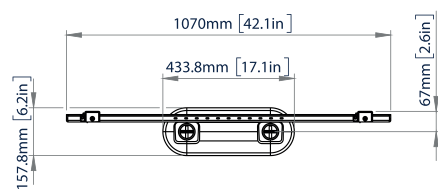

CEILING PLATE - BOTTOM VIEW