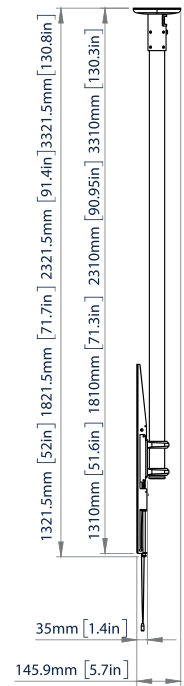

SIDE VIEW

BT8448-100 994.5mm [39.2in]
BT8448-150 1494.5mm [58.8in]
BT8448-200 1994.5mm [78.52in]
BT8448-300 2994.5mm [117.9in]

BT8448-100 915.5mm [36in]
BT8448-150 1415.5mm [55.7in]
BT8448-200 1915.5mm [75.4in]
BT8448-300 2915.5mm [114.8in]

ORDERING INFORMATION

COLOR	ORDER REF	BARCODE
Black w/ Black Poles	BT8448-100/BB	5019318087479
Black w/ Black Poles	BT8448-150/BB	5019318087509
Black w/ Black Poles	BT8448-200/BB	5019318087516
Black w/ Black Poles	BT8448-300/BB	5019318087837

RELATED PRODUCTS

PRODUCT CODE	NAME	DESCRIPTION
BT8426	Flat Screen Ceiling Mount with Adjustable Drop	Designed for screens up to 65"
BT8449	Extra-large Flat Screen Ceiling Mount with Tilt	Designed for screens up to 100"
BT9903	Extra-large Flat Screen Wall Mount	Designed for screens over 65"
BT8506	Extra-large Flat Screen Display Cart	Designed for extra-large screens up to 286lbs