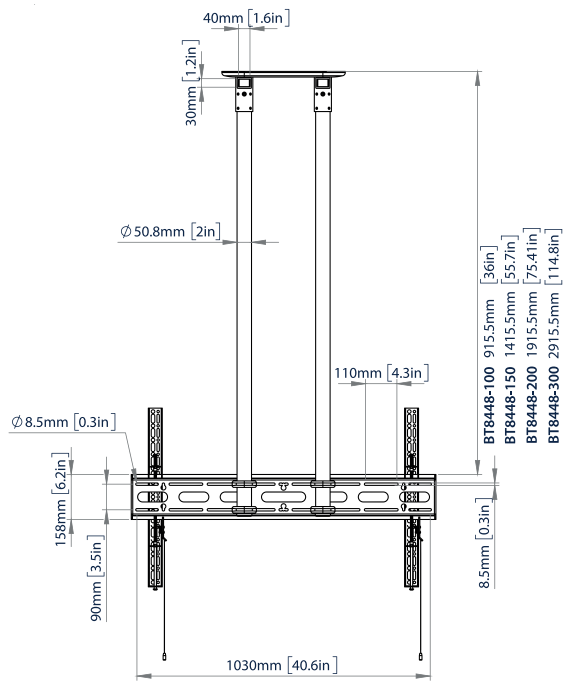

BT8448

REAR VIEW

BT8448-100 994.5mm [39.2in]
BT8448-150 1494.5mm [58.8in]
BT8448-200 1994.5mm [78.52in]
BT8448-300 2994.5mm [117.9in]

BT8448-100 915.5mm [36in]
BT8448-150 1415.5mm [55.7in]
BT8448-200 1915.5mm [75.4in]
BT8448-300 2915.5mm [114.8in]

ORDERING INFORMATION

COLOR	ORDER REF	BARCODE
Black w/ Black Poles	BT8448-100/BB	5019318087479
Black w/ Black Poles	BT8448-150/BB	5019318087509
Black w/ Black Poles	BT8448-200/BB	5019318087516
Black w/ Black Poles	BT8448-300/BB	5019318087837

RELATED PRODUCTS

PRODUCT CODE	NAME	DESCRIPTION
BT8426	Flat Screen Ceiling Mount with Adjustable Drop	Designed for screens up to 65"
BT8449	Extra-large Flat Screen Ceiling Mount with Tilt	Designed for screens up to 100"
BT9903	Extra-large Flat Screen Wall Mount	Designed for screens over 65"
BT8506	Extra-large Flat Screen Display Cart	Designed for extra-large screens up to 286lbs