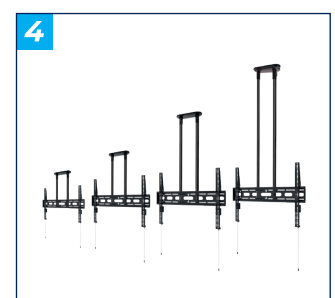

BT8448

EXTRA-LARGE FLAT SCREEN CEILING MOUNT

Designed to ceiling mount screens up to 120", the BT8448 is an extra-large ceiling mount which is available with a choice of four different drop lengths: 3.3", 4.9", 6.6" and 9.9". The twin pole design and heavy duty steel provides strength and rigidity, allowing for a maximum load of up to 286lbs. Other features include post installation screen alignment and height adjustment screws to level the screen once mounted.

SPECIFICATIONS

Recommended Screen Size	65" - 120"
Max load	286lbs
VESA® & non-VESA fixings	up to 1000 x 600
Ceiling drop	38.6", 58.3", 78" or 117.3" *
Color	Black

FEATURES

- 1 Integrated cable management for a neat and tidy installation
 - 2 Post installation screen alignment for perfect positioning every time
 - 3 Adjustment screws allow screen to be levelled once mounted
 - 4 Available with a choice of four pole lengths: 3.3ft, 4.9ft, 6.6ft & 9.9ft
- Twin pole mount suitable for screens 65" and over
 - Heavy duty steel capable of supporting very heavy loads
 - Lateral shift of screen once mounted
 - Simple 'hook on' installation

Available in 4 pole lengths**

BT8448-100	3.3ft Pole
BT8448-150	4.9ft Pole
BT8448-200	6.6ft Pole
BT8448-300	9.9ft Pole

RECOMMENDED MAX SCREEN	MAX SCREEN WEIGHT	MAX VESA	POST INSTALL ALIGNMENT	QR CODE
120" 305cm	286lbs	1000 x 600	← →	

*From the ceiling to the centre of the mount

BT8448

FRONT VIEW

REAR VIEW

CEILING PLATE - TOP VIEW

CEILING PLATE - BOTTOM VIEW

SIDE VIEW

BT8448-100 994.5mm [39.2in]
 BT8448-150 1494.5mm [58.8in]
 BT8448-200 1994.5mm [78.52in]
 BT8448-300 2994.5mm [117.9in]