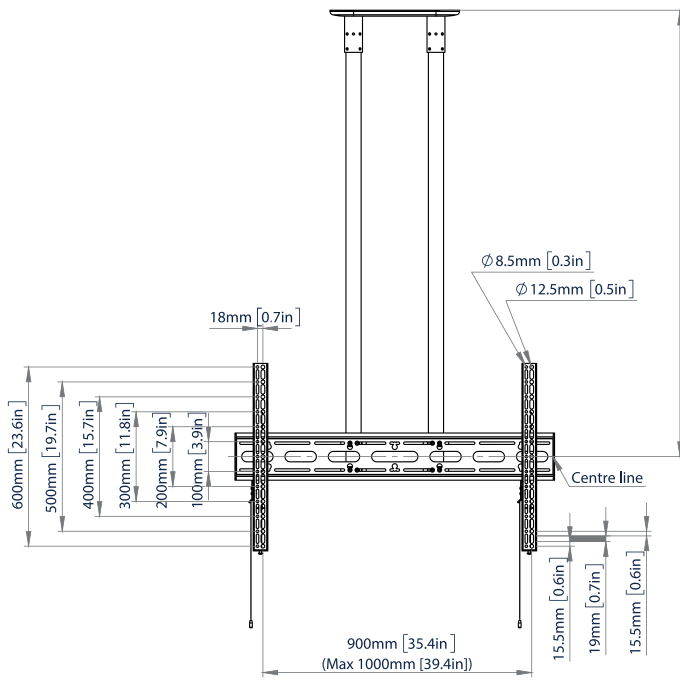

BT8448

FRONT VIEW