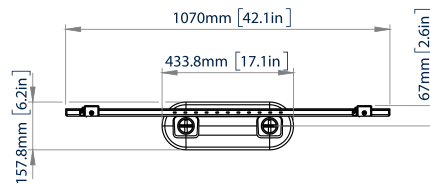

CEILING PLATE - BOTTOM VIEW