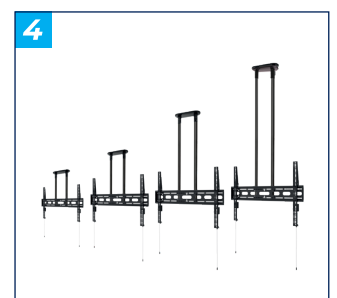

## EXTRA-LARGE FLAT SCREEN CEILING MOUNT

Designed to ceiling mount screens up to 120", the BT8448 is an extra-large ceiling mount which is available with a choice of four different drop lengths; 1m, 1.5m, 2m and 3m. The twin pole design and heavy duty steel provides strength and rigidity, allowing for a maximum load of up to 130kg. Other features include post installation screen alignment and height adjustment screws to level the screen once mounted. Available with a choice of black or chrome poles.

### FEATURES

- 1 Integrated cable management for a neat and tidy installation
- 2 Post installation screen alignment for perfect positioning every time
- 3 Adjustment screws allow screen to be levelled once mounted
- 4 Available with a choice of four pole lengths: 1m, 1.5m, 2m & 3m
  - Twin pole mount suitable for screens 65" and over
  - Heavy duty steel capable of supporting very heavy loads
  - Lateral adjustment of screen once mounted
  - Simple 'hook on' installation

Available in 4 pole lengths\*\*

BT8448-100	1m Pole
BT8448-150	1.5m Pole
BT8448-200	2m Pole
BT8448-300	3m Pole

RECOMMENDED MAX SCREEN	MAX SCREEN WEIGHT	MAX VESA	POST INSTALL ALIGNMENT	COLOUR OPTIONS	QR CODE
120" 305cm	130kg	1000 x 600			

\*From the ceiling to the centre of the mount

\*\* White poles only available in 1m & 1.5m lengths