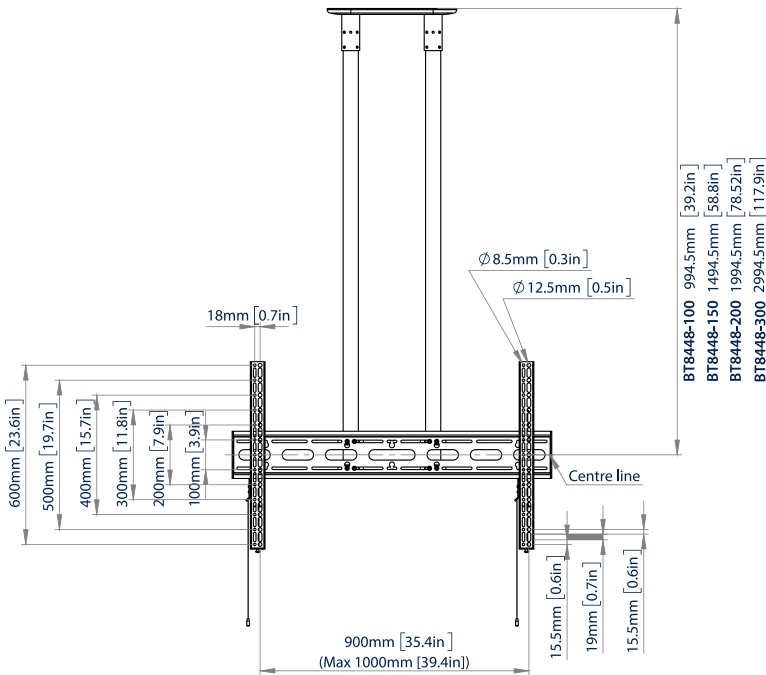

BT8448

FRONT VIEW