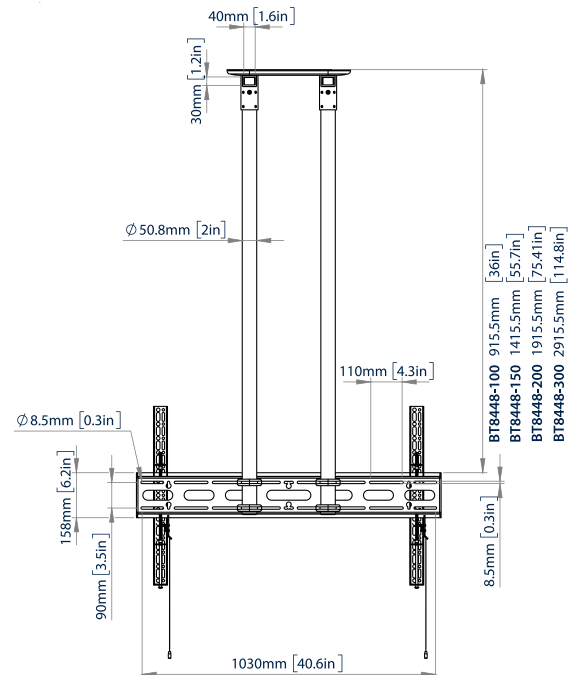

BT8448

REAR VIEW

ORDERING INFORMATION

COLOUR	ORDER REF	EAN
Black w/ Black Poles	BT8448-100/BB	5019318087479
Black w/ Chrome Poles	BT8448-100/BC	5019318087486
Black w/ White Poles	BT8448-100/W	5019318302299
Black w/ Black Poles	BT8448-150/BB	5019318087509
Black w/ Chrome Poles	BT8448-150/BC	5019318087493
Black w/ White Poles	BT8448-150/W	5019318302305
Black w/ Black Poles	BT8448-200/BB	5019318087516
Black w/ Chrome Poles	BT8448-200/BC	5019318087523
Black w/ Black Poles	BT8448-300/BB	5019318087837
Black w/ Chrome Poles	BT8448-300/BC	5019318087844

RELATED PRODUCTS

PRODUCT CODE	NAME	DESCRIPTION
BT8426	Flat Screen Ceiling Mount with Adjustable Drop	Designed for screens up to 65"
BT8449	Extra-large Flat Screen Ceiling Mount with Tilt	Designed for screens up to 100"
BT9903	Extra-large Flat Screen Wall Mount	Designed for screens over 65"
BT8506	Extra-large Flat Screen Display Trolley	Designed for extra-large screens up to 130kg