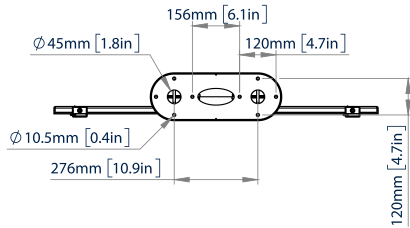

CEILING PLATE - TOP VIEW