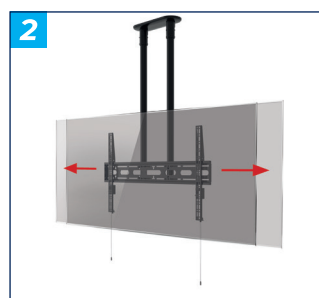

## EXTRA-LARGE FLAT SCREEN CEILING MOUNT

Designed to ceiling mount screens up to 120", the BT8448 is an extra-large ceiling mount which is available with a choice of four different drop lengths; 1m, 1.5m, 2m and 3m. The twin pole design and heavy duty steel provides strength and rigidity, allowing for a maximum load of up to 130kg. Other features include post installation screen alignment and height adjustment screws to level the screen once mounted. Available with a choice of black or chrome poles.

### SPECIFICATIONS

Recommended Screen Size	<b>65" - 120"</b>
Max load	<b>130kg</b>
VESA® & non-VESA fixings	up to <b>1000 x 600mm</b>
Ceiling drop	<b>980mm, 1480mm, 1980mm or 2980mm*</b>
Colour option (Ø50mm pole)	<b>Black, White or Chrome</b>
Colour option (ceiling plate)	<b>Black or White</b>

### FEATURES

- 1 Integrated cable management for a neat and tidy installation
- 2 Post installation screen alignment for perfect positioning every time
- 3 Adjustment screws allow screen to be levelled once mounted
- 4 Available with a choice of four pole lengths: 1m, 1.5m, 2m & 3m
  - Twin pole mount suitable for screens 65" and over
  - Heavy duty steel capable of supporting very heavy loads
  - Lateral adjustment of screen once mounted
  - Simple 'hook on' installation

Available in 4 pole lengths\*\*

BT8448-100	1m Pole
BT8448-150	1.5m Pole
BT8448-200	2m Pole
BT8448-300	3m Pole

RECOMMENDED MAX SCREEN	MAX SCREEN WEIGHT	MAX VESA	POST INSTALL ALIGNMENT	COLOUR OPTIONS	QR CODE
120" 305cm	130kg	1000 x 600			