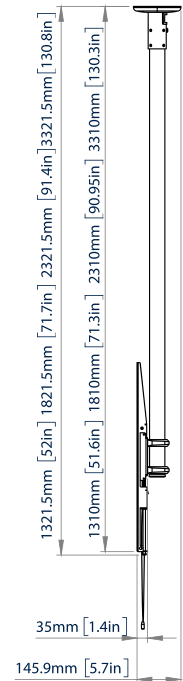

SIDE VIEW

ORDERING INFORMATION

COLOUR	ORDER REF	EAN
Black w/ Black Poles	BT8448-100/BB	5019318087479
Black w/ Chrome Poles	BT8448-100/BC	5019318087486
Black w/ White Poles	BT8448-100/W	5019318302299
Black w/ Black Poles	BT8448-150/BB	5019318087509
Black w/ Chrome Poles	BT8448-150/BC	5019318087493
Black w/ White Poles	BT8448-150/W	5019318302305
Black w/ Black Poles	BT8448-200/BB	5019318087516
Black w/ Chrome Poles	BT8448-200/BC	5019318087523
Black w/ Black Poles	BT8448-300/BB	5019318087837
Black w/ Chrome Poles	BT8448-300/BC	5019318087844

RELATED PRODUCTS

PRODUCT CODE	NAME	DESCRIPTION
BT8426	Flat Screen Ceiling Mount with Adjustable Drop	Designed for screens up to 65"
BT8449	Extra-large Flat Screen Ceiling Mount with Tilt	Designed for screens up to 100"
BT9903	Extra-large Flat Screen Wall Mount	Designed for screens over 65"
BT8506	Extra-large Flat Screen Display Trolley	Designed for extra-large screens up to 130kg