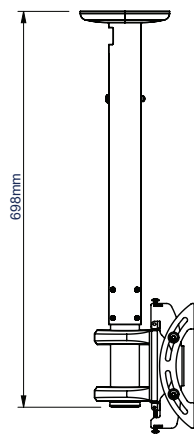

SIDE VIEW - MINIMUM DROP