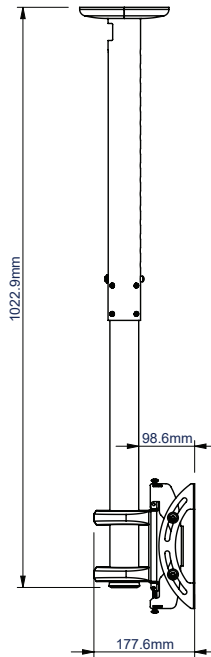

SIDE VIEW - MAXIMUM DROP