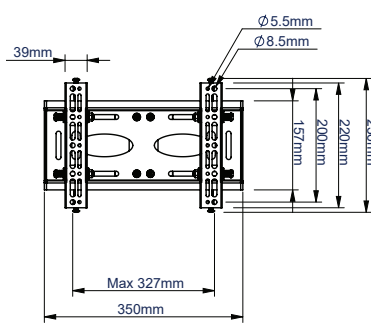

FRONT VIEW - SCREEN INTERFACE