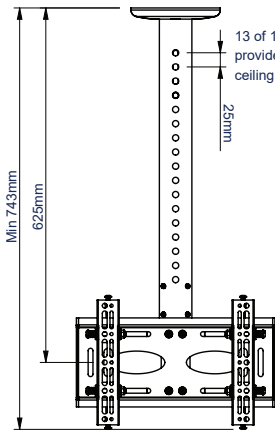

BT8423

FRONT VIEW - MINIMUM DROP