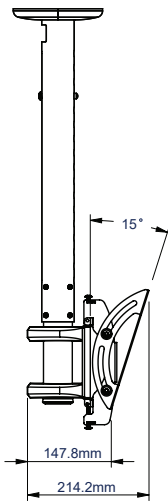

TILTED DOWN