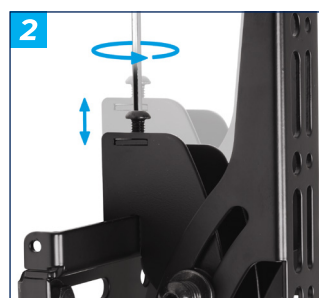

BT8423

ADJUSTABLE DROP FLAT SCREEN CEILING MOUNT WITH TILT

Designed to ceiling mount screens up to 50kg, the BT8423 features an adjustable drop of 625mm - 950mm* in increments of 25mm. The mount uses B-Tech's unique 'Torsion-Tilt' mechanism for easy tilt up to +/-15°. Levelling screws are included on the interface arms to finely adjust the screen height and locking screws help prevent unauthorised removal of the screen. Cover plates are supplied for a neat and tidy installation.

SPECIFICATIONS

Recommended Screen Size	up to 47"
Max load	50kg
VESA® & non-VESA fixings	up to 327 x 200
VESA® compatibility	up to 200 x 200
Screen tilt	+ / - 15°
Ceiling drop	Min. 625mm - Max. 950mm*
Colour	Black

FEATURES

- 1** Quick and easy 'push button' height adjustment in 25mm increments
 - 2** Levelling screws allow adjustment of the screen height once mounted
 - 3** Security locking screws and Allen key provide a secure installation
 - 4** Integrated cable management
- Unique 'Torsion-tilt' mechanism for tool-less tilt adjustment
 - Suitable for landscape or portrait mounting
 - Lateral adjustment of screen once mounted
 - Cover plate included for a smart installation
 - Simple 'hook-on' installation with all mounting hardware included

RECOMMENDED MAX SCREEN	MAX SCREEN WEIGHT	MAX VESA	POST INSTALL ALIGNMENT	HEIGHT ADJUSTMENT	TILT	
47" 120cm	50kg	200			15° 15°	

*To the centre of the mount

BT8423

FRONT VIEW - MINIMUM DROP

FRONT VIEW - SCREEN INTERFACE