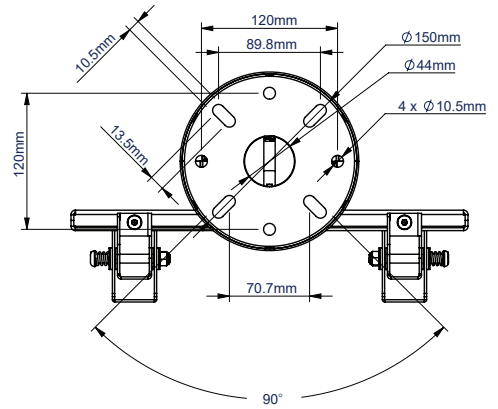

BT8423

FRONT VIEW - SCREEN INTERFACE

TOP VIEW

TILTED DOWN

SIDE VIEW - MINIMUM DROP

ORDERING INFORMATION

COLOUR	ORDER REF	EAN
Black	BT8423/B	5019318087349

RELATED PRODUCTS

PRODUCT CODE	NAME	DESCRIPTION
BT8424	Universal Flat Screen Ceiling Mount with Tilt	Designed for screens up to 65"
BT8426	Adjustable Drop Universal Flat Screen Ceiling Mount	Designed for screens up to 65"
BT8428	Back-to-Back Flat Screen Ceiling Mount with Tilt	Designed for screens up to 65"
BT7553	Adjustable Drop Universal Flat Screen Ceiling Mount	Designed for screens up to 28"

SS-V2-BT8423-05092024