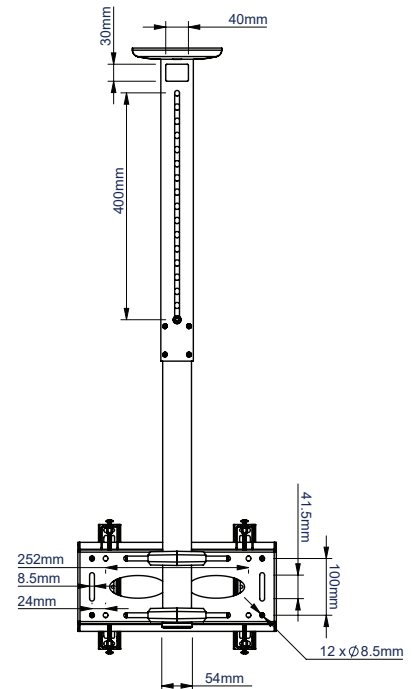

REAR VIEW - MAXIMUM DROP

ORDERING INFORMATION

COLOUR	ORDER REF	EAN
Black	BT8423/B	5019318087349

RELATED PRODUCTS

PRODUCT CODE	NAME	DESCRIPTION
BT8424	Universal Flat Screen Ceiling Mount with Tilt	Designed for screens up to 65"
BT8426	Adjustable Drop Universal Flat Screen Ceiling Mount	Designed for screens up to 65"
BT8428	Back-to-Back Flat Screen Ceiling Mount with Tilt	Designed for screens up to 65"
BT7553	Adjustable Drop Universal Flat Screen Ceiling Mount	Designed for screens up to 28"

SS-V2-BT8423-05092024