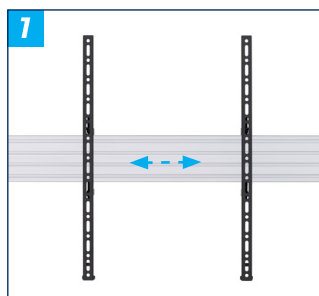

## SYSTEM X™ UNIVERSAL INTERFACE ARMS FOR LARGE SCREENS

These interface arms are designed to mount large screens in a fixed position across a System X horizontal mounting rail. The universal design is compatible with a variety of different screens and allows them to be mounted in either landscape or portrait orientations. Levelling screws on each interface arm provide post installation height adjustment and a mounted depth of 1.9" from the wall allows easy access for cables and connectors.

### SPECIFICATIONS

Recommended screen size (landscape)	<b>50"</b> and over
Recommended screen size (portrait)	<b>42"</b> and over
Max load	<b>144lbs</b>
VESA® & non-VESA fixings	up to <b>600*</b> (vertical dimension)
Depth (when wall mounted)	<b>1.9"</b>
Color	<b>Black</b>
Supplied in pairs	

### FEATURES

- 1 Position arms anywhere along the length of the rail
  - 2 Arms feature levelling screws to adjust the screen height
  - 3 Safety screws help prevent unauthorized removal of screens
  - 4 Ideal for portrait mounting screens with VESA 600 x 400 fixings
- Interface arms capable of supporting substantial loads
  - Designed to be mounted on a BT8390 horizontal mounting rail
  - Suitable for landscape or portrait mounting
  - Simple 'hook-on' installations

## SYSTEM X

<b>MAX LOAD</b>  <b>144lbs</b>	<b>MAX VESA</b> <b>600</b>	<b>POST INSTALL ALIGNMENT</b> 	
---	-------------------------------	--	---

\*The VESA specification of the BT8390-VESA600F refers to the vertical dimension only. All System X interface arms can be positioned as far along the rail as necessary.