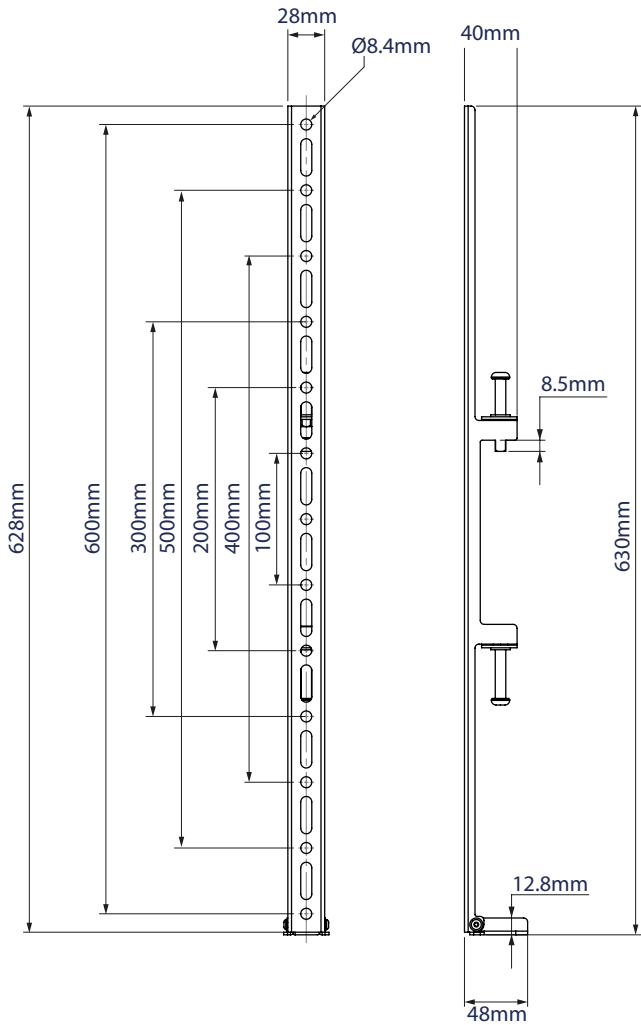

BT8390-VESA600F

FRONT VIEW