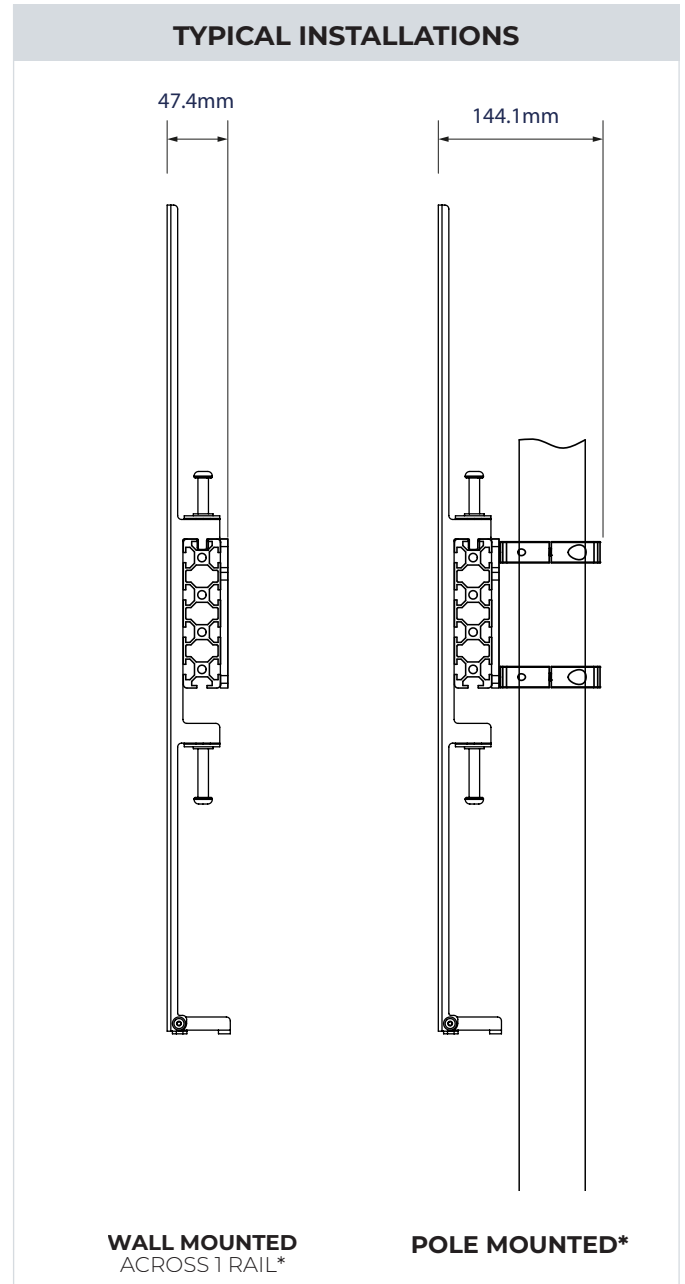

SIDE VIEW

WALL MOUNTED
ACROSS 1 RAIL*

POLE MOUNTED*

ORDERING INFORMATION

COLOR	ORDER REF	BARCODE
Black	BT8390-VESA600F/B	5019318501432

RELATED PRODUCTS

PRODUCT CODE	NAME	DESCRIPTION
BT8390	System X Horizontal Mounting Rail	Sturdy mounting rail designed to support a variety of interface arms & mounts
BT8390-WFK1	Rail Fixing Kit	Designed to wall mount horizontal rails
BT7565	Interface Adaptor Arms	Increases VESA fixings to 800
BT8390-VESA400F	Universal Interface Arms	Suitable for screens with VESA 400 fixings

SS-V4-BT8390-VESA600F-070826