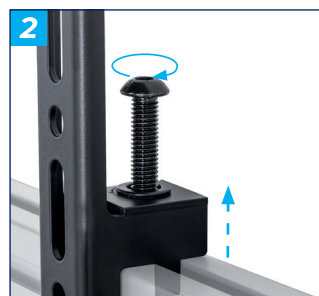

BT8390-VESA600F

SYSTEM X™ UNIVERSAL INTERFACE ARMS FOR LARGE SCREENS

These interface arms are designed to mount large screens in a fixed position across a System X horizontal mounting rail. The universal design is compatible with a variety of different screens and allows them to be mounted in either landscape or portrait orientations. Levelling screws on each interface arm provide post installation height adjustment and a mounted depth of 48mm from the wall allows easy access for cables and connectors.

SPECIFICATIONS

Recommended screen size (landscape)	50" and over
Recommended screen size (portrait)	42" and over
Max load	70kg
VESA® & non-VESA fixings	up to 600mm* (vertical dimension)
Depth (when wall mounted)	48mm
Colour	Black
Supplied in pairs	

FEATURES

- 1 Position arms anywhere along the length of the rail
 - 2 Arms feature levelling screws to adjust the screen height
 - 3 Safety screws help prevent unauthorised removal of screens
 - 4 Ideal for portrait mounting screens with VESA 600 x 400mm fixings
- Interface arms capable of supporting substantial loads
 - Designed to be mounted on a BT8390 horizontal mounting rail
 - Suitable for landscape or portrait mounting
 - Simple 'hook-on' installations

SYSTEM X

 <p>70kg</p>	 <p>600</p>	 <p>POST INSTALL ALIGNMENT</p>	
--	---	---	---

*The VESA specification of the BT8390-VESA600F refers to the vertical dimension only. All System X interface arms can be positioned as far along the rail as necessary.