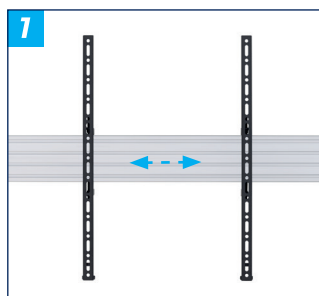

BT8390-VESA600F

SYSTEM X™ UNIVERSAL INTERFACE ARMS FOR LARGE SCREENS

These interface arms are designed to mount large screens in a fixed position across a System X horizontal mounting rail. The universal design is compatible with a variety of different screens and allows them to be mounted in either landscape or portrait orientations. Levelling screws on each interface arm provide post installation height adjustment and a mounted depth of 48mm from the wall allows easy access for cables and connectors.

SPECIFICATIONS

Recommended screen size (landscape)	50" and over
Recommended screen size (portrait)	42" and over
Max load	70kg
VESA® & non-VESA fixings	up to 600mm* (vertical dimension)
Depth (when wall mounted)	48mm
Colour	Black
Supplied in pairs	

FEATURES

- 1 Position arms anywhere along the length of the rail
 - 2 Arms feature levelling screws to adjust the screen height
 - 3 Safety screws help prevent unauthorised removal of screens
 - 4 Ideal for portrait mounting screens with VESA 600 x 400mm fixings
- Interface arms capable of supporting substantial loads
 - Designed to be mounted on a BT8390 horizontal mounting rail
 - Suitable for landscape or portrait mounting
 - Simple 'hook-on' installations

SYSTEM X

 <p>70kg</p>	 <p>600</p>	 <p>POST INSTALL ALIGNMENT</p>	
--	---	---	---

*The VESA specification of the BT8390-VESA600F refers to the vertical dimension only. All System X interface arms can be positioned as far along the rail as necessary.