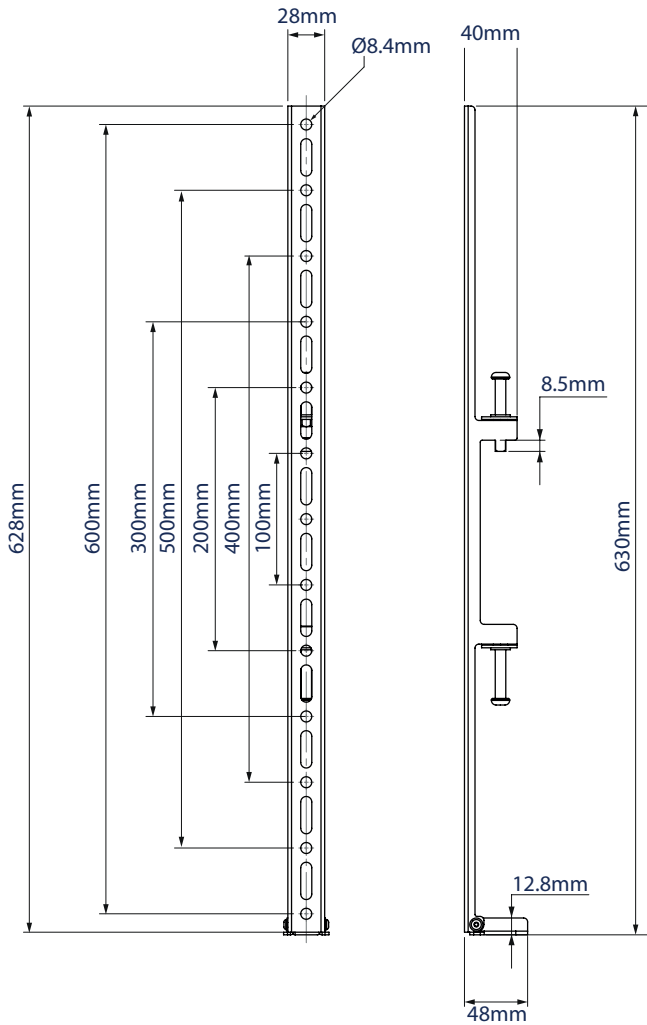

BT8390-VESA600F

FRONT VIEW

SIDE VIEW