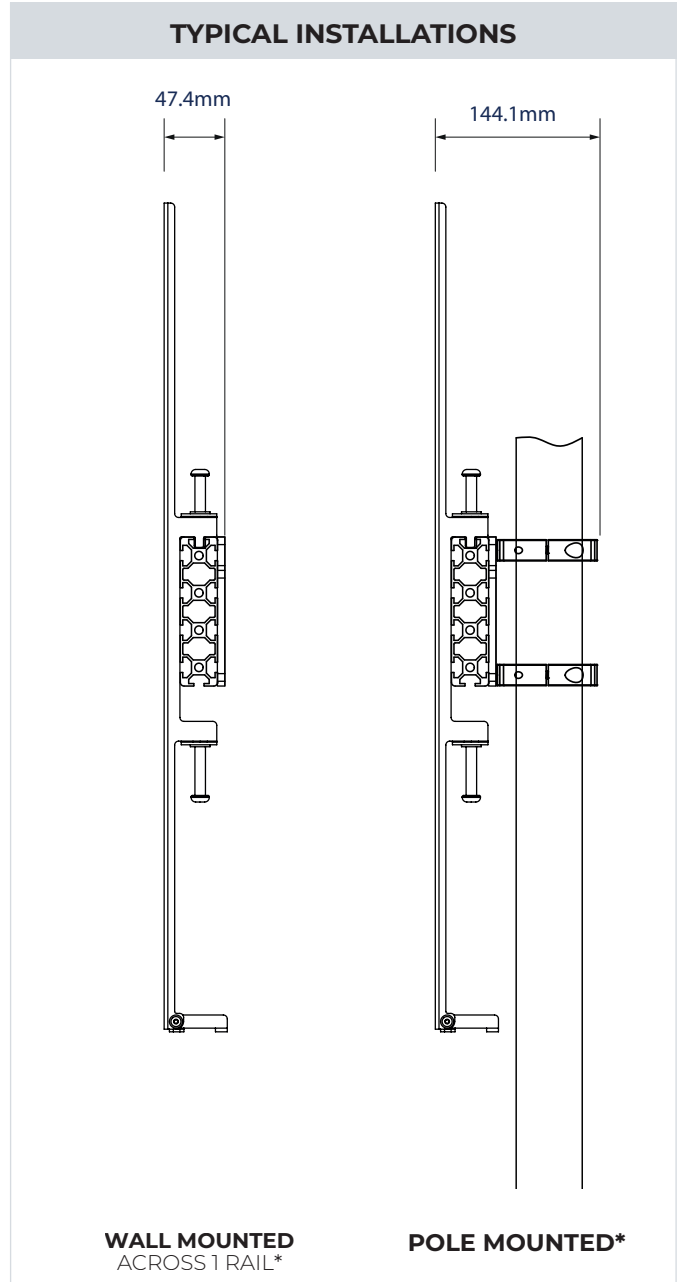

WALL MOUNTED
ACROSS 1 RAIL*

POLE MOUNTED*

ORDERING INFORMATION

COLOUR	ORDER REF	EAN
Black	BT8390-VESA600F/B	5019318501432

RELATED PRODUCTS

PRODUCT CODE	NAME	DESCRIPTION
BT8390	System X Horizontal Mounting Rail	Sturdy mounting rail designed to support a variety of interface arms & mounts
BT8390-WFK1	Rail Fixing Kit	Designed to wall mount horizontal rails
BT7565	Interface Adaptor Arms	Increases VESA fixings to 800mm
BT8390-VESA400F	Universal Interface Arms	Suitable for screens with VESA 400 fixings

SS-V4-BT8390-VESA600F-260924