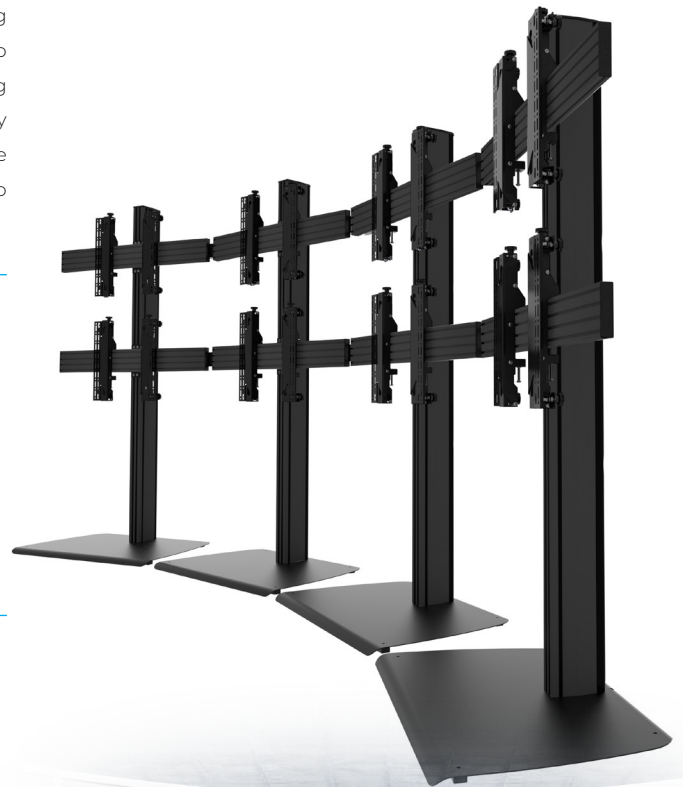

BT8376

UNIVERSAL FREESTANDING CURVED VIDEOWALL STAND

Designed to create curved videowalls, the BT8376 is a freestanding mounting solution with a universal design suitable for all videowall screens from 39" to 75". As part of B-Tech's dynamic System X range, this contemporary mounting solution is lightweight yet incredibly strong, has a high-end aesthetic quality and comes with important time saving features such as integrated angle guides, tool-less micro-adjustment and a universal screen position spacer to speed up the installation process.

SPECIFICATIONS

Recommended screen size	39" - 75"
Max load	110lbs per screen
Angle adjustment range	+/- 45°
VESA® & non-VESA fixings	up to 900*
Color (base & interface arms)	Black
Color (columns)	Black

FEATURES

- 1 Angle up to +/-45° to create a concave or convex curved videowall
 - 2 Tool-less micro-adjustment for seamless screen alignment
 - 3 Heavy duty freestanding base allows columns to be individually assembled and positioned, for an easy installation
 - 4 Integrated cable management
- Suitable for all videowall screens
 - Easy to use angle adjustment - set before or after installation
 - Integrated angle guides eliminate the need to measure required angles
 - Integrated rail mounting guides ensure the join position is consistent throughout the installation without the need to measure
 - Also available with pop-out interface arms
 - Supplied with adjustable levelling feet to accommodate uneven floor surfaces
 - Safety screws help prevent unauthorized removal of screens
 - Simple installation with all mounting hardware included
 - TÜV Certified

RECOMMENDED MAX SCREEN	MAX LOAD	MAX VESA	MICRO ADJUSTMENT	CONFIGURE AS REQUIRED	TÜV CERTIFIED	QR CODE
75" 190cm	110lbs	900				

SYSTEM X

*Refers to maximum vertical fixing dimension for a typical configuration. Correctly sized interface arms and adaptors will be supplied as necessary to suit the mounting pattern you require.