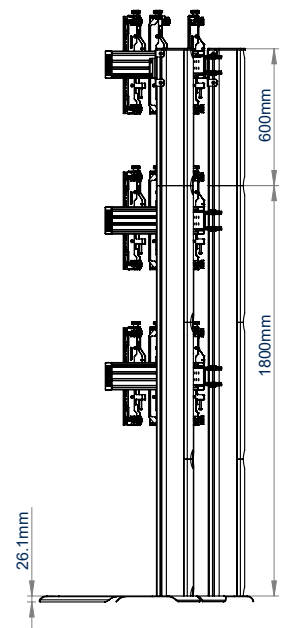

SIDE VIEW

ORDERING INFORMATION

COLOR	ORDER REF	BARCODE
Black w/Black Columns	BT8376/BB	5019318301506

RELATED PRODUCTS

PRODUCT CODE	NAME	DESCRIPTION
BT8373	Universal Freestanding Curved Videowall Stand	For all videowall screens
BT8375	Universal Bolt Down Curved Videowall Stand	For all videowall screens
BT8390-VESA400MAP	Universal Mobile Curved Videowall Stand	For medium and large screens
BT7032/BT7033	AV Accessory Shelves	Can be attached directly to a vertical column