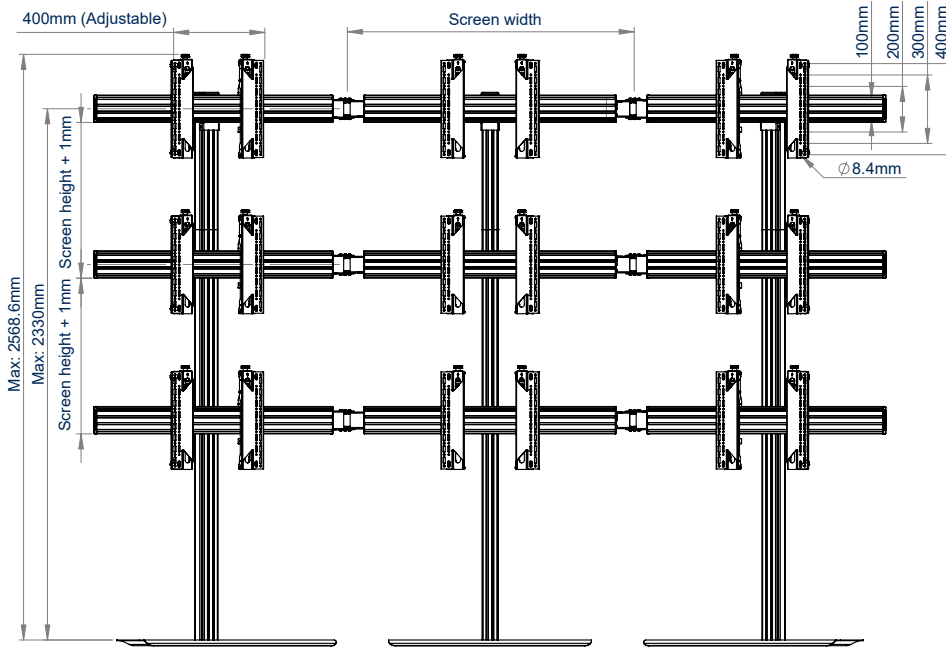

BT8376

DIMENSIONS SHOW A TYPICAL 3X3 CONFIGURATION

FRONT VIEW

ORDERING INFORMATION

COLOR	ORDER REF	BARCODE
Black w/Black Columns	BT8376/BB	5019318301506

RELATED PRODUCTS

PRODUCT CODE	NAME	DESCRIPTION
BT8373	Universal Freestanding Curved Videowall Stand	For all videowall screens
BT8375	Universal Bolt Down Curved Videowall Stand	For all videowall screens
BT8390-VESA400MAP	Universal Mobile Curved Videowall Stand	For medium and large screens
BT7032/BT7033	AV Accessory Shelves	Can be attached directly to a vertical column