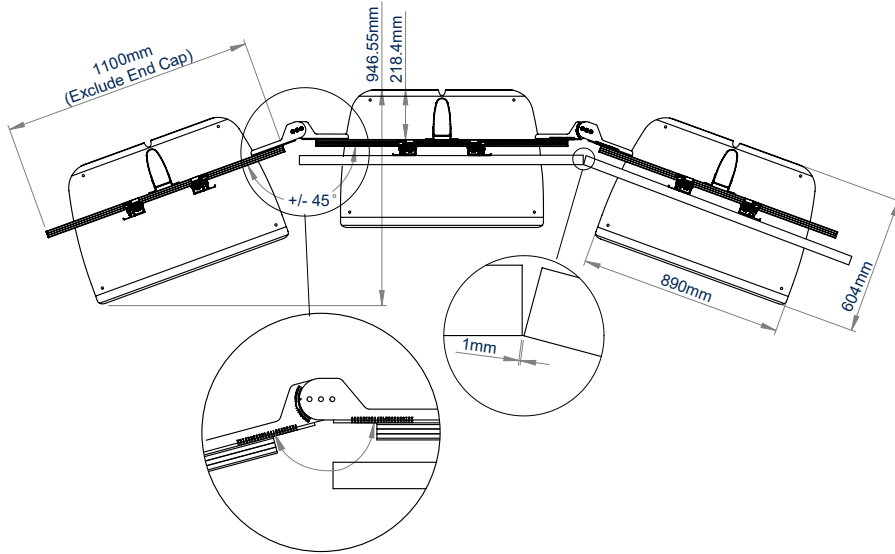

BT8376

DIMENSIONS SHOW A TYPICAL 3X3 CONFIGURATION

TOP VIEW