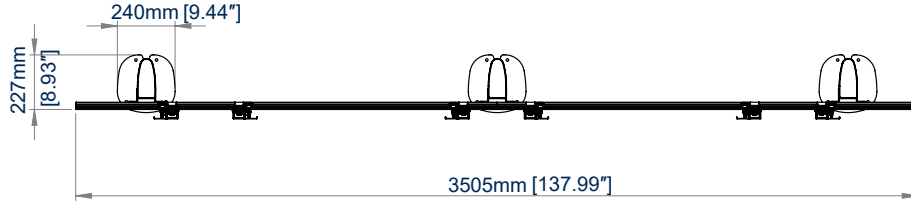

BT8372

DIMENSIONS SHOW 60" SCREENS IN A TYPICAL 3X3 CONFIGURATION

TOP VIEW