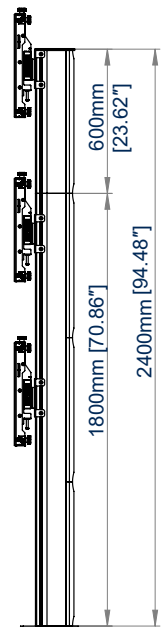

SIDE VIEW

ORDERING INFORMATION

COLOR	ORDER REF	UPC
Black w/Black Columns	BT8372/BB	5019318087455

RELATED PRODUCTS

PRODUCT CODE	NAME	DESCRIPTION
BT8372-3X3	Universal Bolt-Down Videowall Stand	For 3x3 Videowalls
BT8372-2X2	Universal Bolt-Down Videowall Stand	For 2x2 Videowalls
BT8370	Universal Videowall Stand	For Videowalls
BT7032/BT7033	AV Accessory Shelves	can be attached directly to a vertical column

SS-BT8372-170424-NA