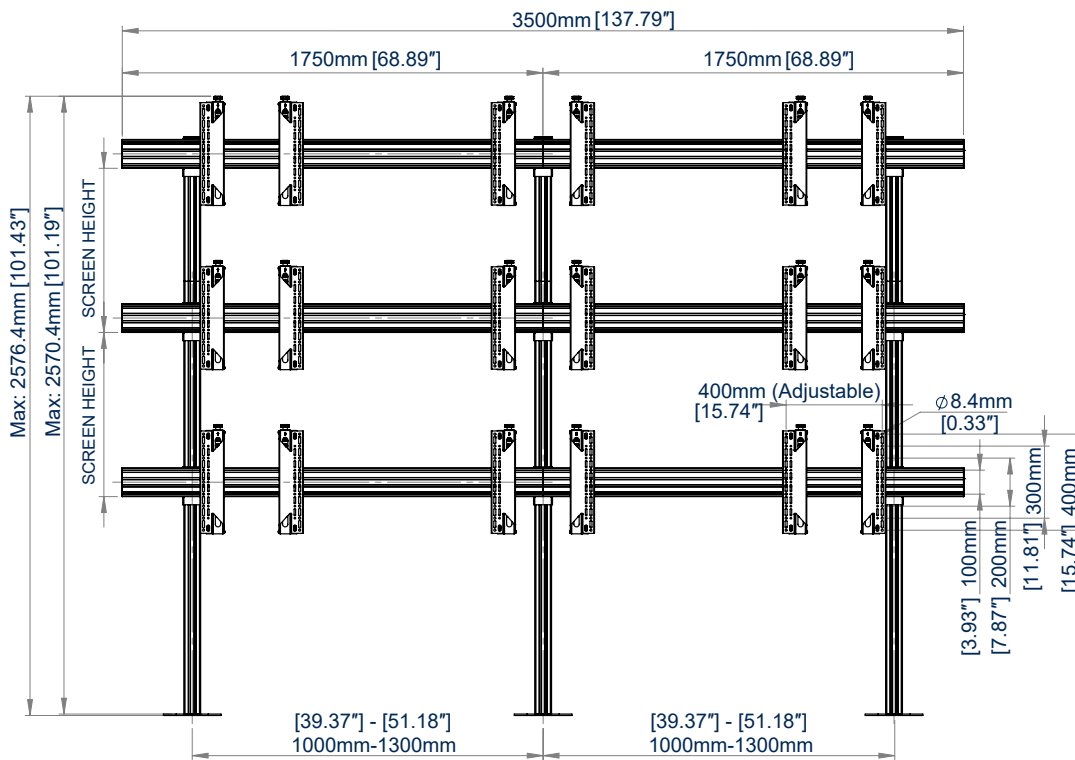

BT8372

DIMENSIONS SHOW 60" SCREENS IN A TYPICAL 3X3 CONFIGURATION

FRONT VIEW

SIDE VIEW

ORDERING INFORMATION

COLOR	ORDER REF	UPC
Black w/Black Columns	BT8372/BB	5019318087455

RELATED PRODUCTS

PRODUCT CODE	NAME	DESCRIPTION
BT8372-3X3	Universal Bolt-Down Videowall Stand	For 3x3 Videowalls
BT8372-2X2	Universal Bolt-Down Videowall Stand	For 2x2 Videowalls
BT8370	Universal Videowall Stand	For Videowalls
BT7032/BT7033	AV Accessory Shelves	can be attached directly to a vertical column

SS-BT8372-170424-NA